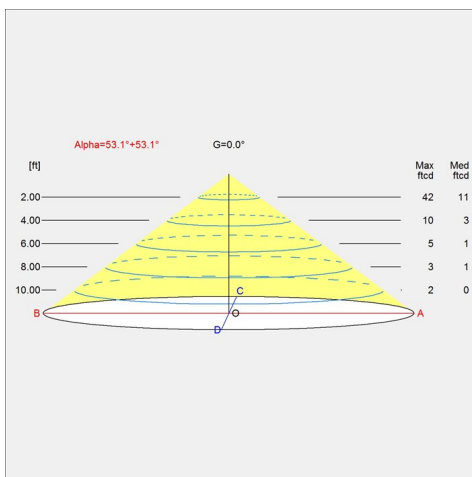

Design

GamFratesi

Weight

Min: 11.684 lbs Max: 9.37 lbs

Finish

Black, Brass/black, Brass/white, White

Voltage

120V

Light distribution diagrams

Cartesian