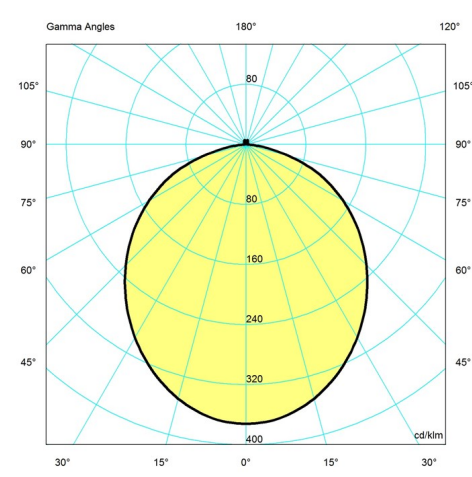

Light distribution diagrams

Cartesian

Isolux

Polar

Spare parts & accessories

Product	Variant number
Adaptor 12V black	5744164867
Adaptor 12V white	5744164870