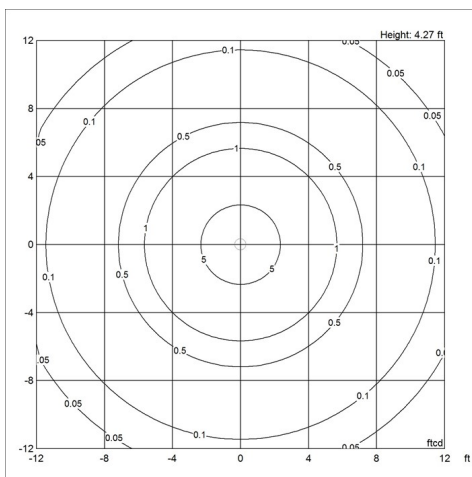

Design

GamFratesi

Weight

Min: 11.684 lbs Max: 9.37 lbs

Finish

Black, Brass/black, Brass/white, White

Voltage

120V

Light distribution diagrams

Isolux