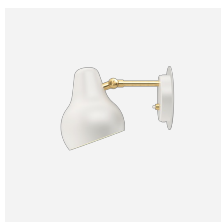

Related products

VL38 Wall