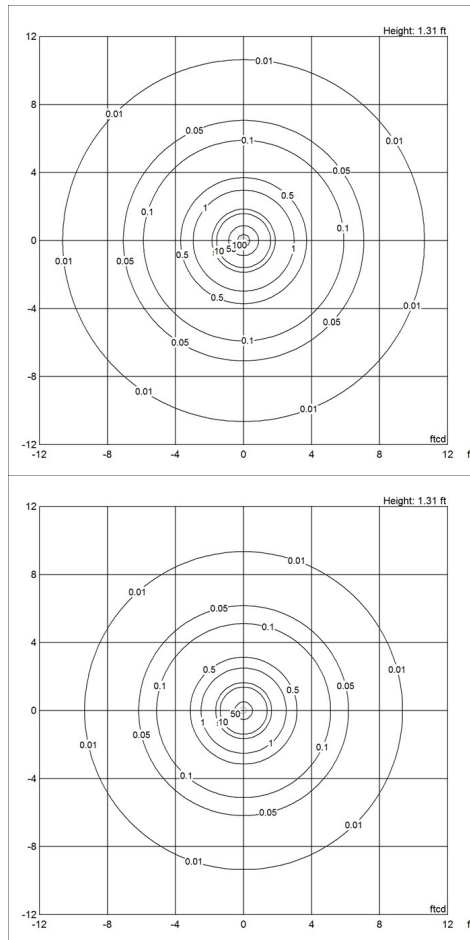

VL38 TABLE

The fixture emits downward directed light. The angle of the shade can be adjusted to optimize light distribution. The shade is painted white on the inside to ensure a soft comfortable light.

Finish

Brushed brass. Black or white, powder coated.

Materials

Base: Die cast aluminum Shade: Spun aluminum. Stem: Brushed brass.

Sizes and weight

Width x Height x Length (in.) | 5.3 x 15 x 6.9 Max 5.1 lbs

Min: 5.071 lbs Max: 5.071 lbs

Finish

Black, White

Voltage

120V

Light distribution diagrams

Cartesian

Isolux