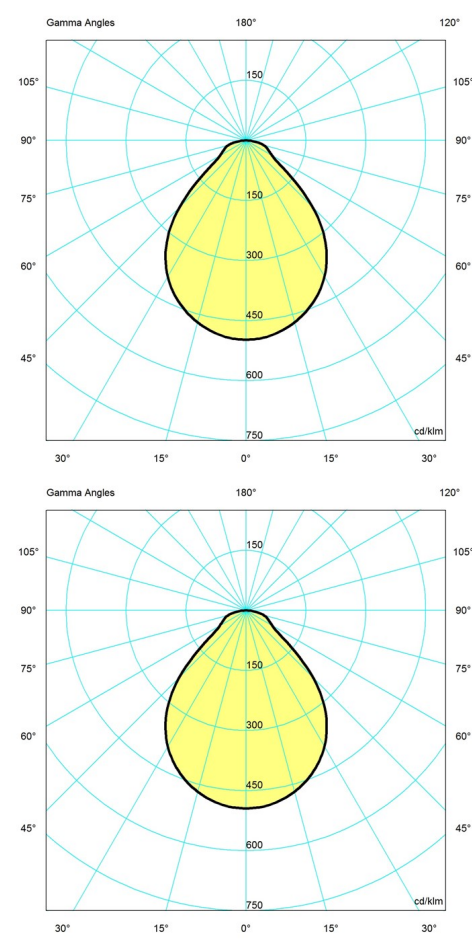

Polar

Spare parts & accessories

Product	Variant number
Adaptor 12V black	5744164867
Adaptor 12V white	5744164870