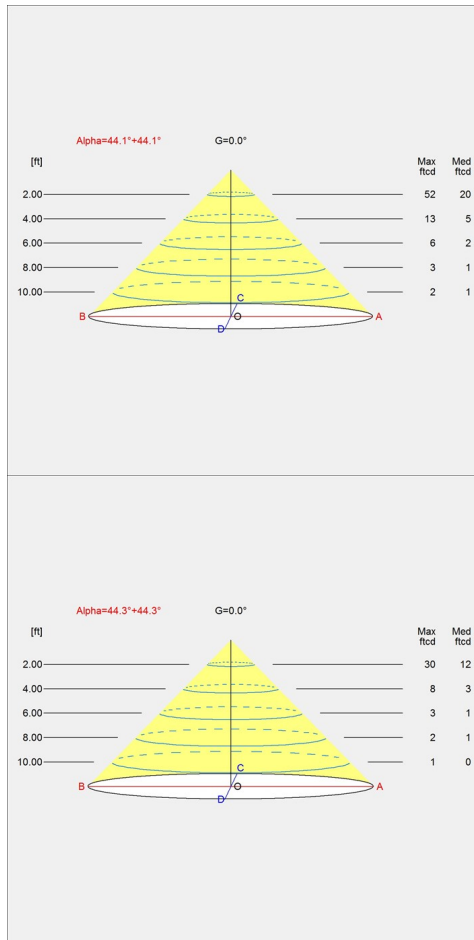

VL38 TABLE

The fixture emits downward directed light. The angle of the shade can be adjusted to optimize light distribution. The shade is painted white on the inside to ensure a soft comfortable light.

Finish

Brushed brass. Black or white, powder coated.

Materials

Base: Die cast aluminum Shade: Spun aluminum. Stem: Brushed brass.

Sizes and weight

Width x Height x Length (in.) | 5.3 x 15 x 6.9 Max 5.1 lbs

Min: 5.071 lbs Max: 5.071 lbs

Finish

Black, White

Voltage

120V

Light distribution diagrams

Cartesian

Isolux