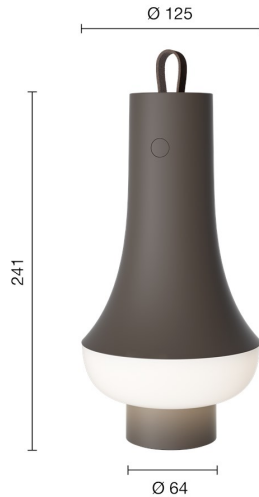

TOMOSHI PORTABLE LAMP

Designed by nendo

Technical specifications

Materials

Strap: Retractable strap in Genuine Leather.

Body: Recycled Polymer.

Diffuser: Polymer

Finishes

White or Dark Brown, matt painted.

Mounting

Cable length: 1 m. USB-C to USB-A cable.

Battery: rechargeable and replaceable 1 x 6200mAh White light indicator on base when charging.

Light control: Switch on body.

Stepless and step dimming function.

Battery lifetime: 5.5hours at 100%, 48 at 5.5%.

Function to set a fixed light level.

Lumen: 210 lm at 100%.

Dim to Warm, LED 2000K – 2700K 3W. For mounting instructions, see download section on the product detail page.

Variants

VARIANT NUMBER	COLOR, RAL	W / H / L (IN) / W (LB)
5744171287	WHITE	125 / 241 / 125 IN / 0.7 LB
5744171290	DARK BROWN	125 / 241 / 125 IN / 0.7 LB