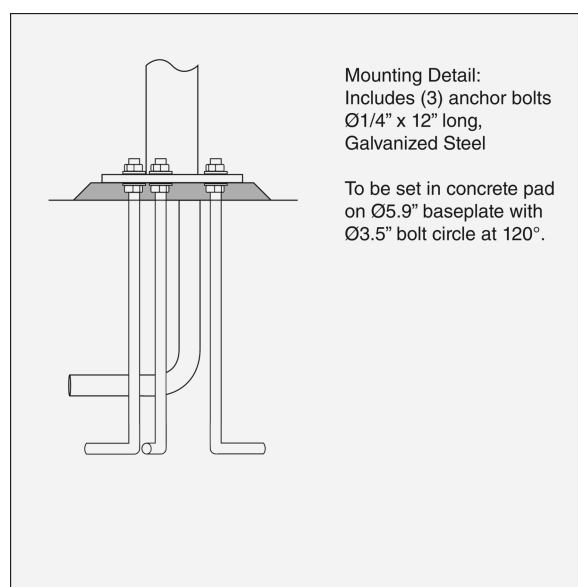

Mounting

Base plate dimension: 6" diameter. Base plate: Mounted to a concrete base with 3 anchor bolts on a bolt circle of 3.54" diameter. Installation: Refer to mounting instruction download for installation details.

Finish

Black, powder coated.

Materials

Shield: Tempered sand blasted glass. Luminaire head: Die cast aluminum. Post: Extruded aluminum. Base plate: Aluminum.

Sizes and weight

Width x Height x Length (in.) | 6.1 x 35.4 x 10.5 Max 5.0 lbs

Related products

Toldbod 11.4 Post

Toldbod 6.1 Wall

Toldbod Pendant

Toldbod 6.1/8.7 Glass
Pendant

Product variants

Light source	Voltage frequency	Class	Pole type
-	120V	-	-
1x40W G16.5/IF Candelabra US		I	POST W/BASE PLATE

Mounting

Base plate dimension: 6" diameter. Base plate: Mounted to a concrete base with 3 anchor bolts on a bolt circle of 3.54" diameter. Anchor bolts to be embedded into a concrete foundation by others. Overall height: 35.4 inches.