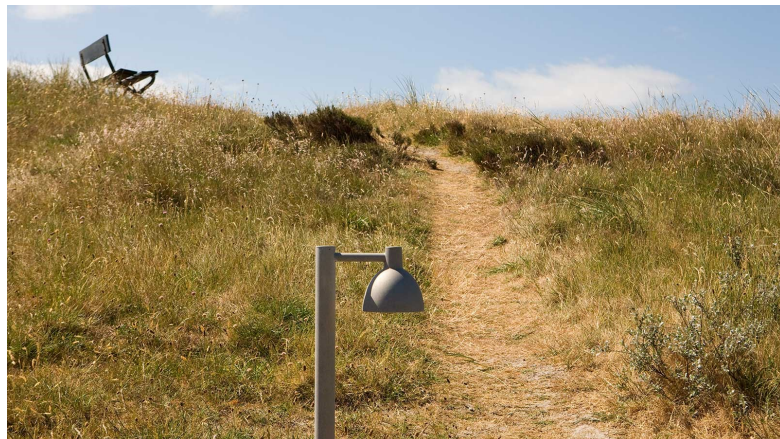

TOLDBOD 6.1 BOLLARD

The light is directed 100% downwards and the shade has a matte white painted interior emitting a soft, diffused, comfortable light.

Skagen

Henne Mølle Å Badehotel

Product info

Environmental Product Specification

Mounting

Base plate dimension: 6" diameter. Base plate: Mounted to a concrete base with 3 anchor bolts on a bolt circle of 3.54" diameter. Installation: Refer to mounting instruction download for installation details.

Product description

Side mounted shade type bollard based on PH ellipse reflector. Mounted on round stem/pole on cantilevered arm. Bollard provide glare-free pathway illumination. Ideal for garden and residential application. Available in a textured black finish. Toldbod family has various sizes of interior pendant and wall mounted fixtures, and exterior post tops.

Light description

The light is directed 100% downwards and the shade has a matte white painted interior emitting a soft, diffused, comfortable light from a candelabra screw-base lamp (by others). The clear polycarbonate lens extends below the housing, creating a horizontal edge-lit accent. Features pleasant lighting comfort.