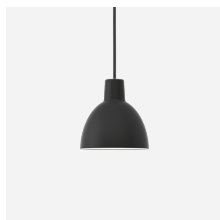

Toldbod Pendant