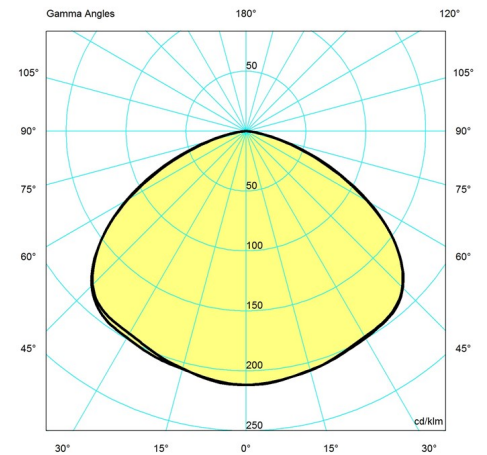

Spare parts & accessories