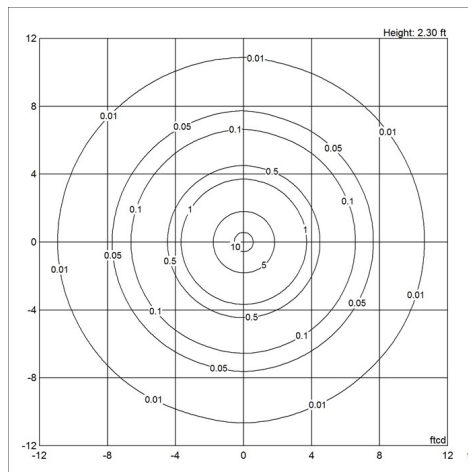

Width x Height x Length (in.) | 6.1 x 10.4 x 6.1 Max 1.8 lbs | 8.7 x 15.1 x 8.7 Max 3.4 lbs

Compliance

cULus, Dry location.

Specification notes

a. 6.1 IN available only in 1/10W/G16.5. b. 8.7 IN available only in 22W LED/A-21.

Weight

Min: 1.845 lbs Max: 3.382 lbs

Dimensions

6.1 IN, 8.7 IN

Other functions

Longer cord lengths.

Finish

White opal glass

Voltage

120V

Light distribution diagrams

Cartesian

Isolux

Polar

Spare parts & accessories

Toldbod 6.1/8.7 Glass Pendant