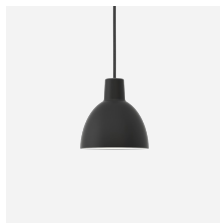

Toldbod Pendant