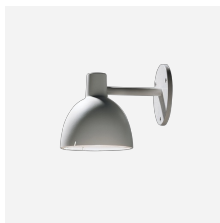

Toldbod 6.1 Wall