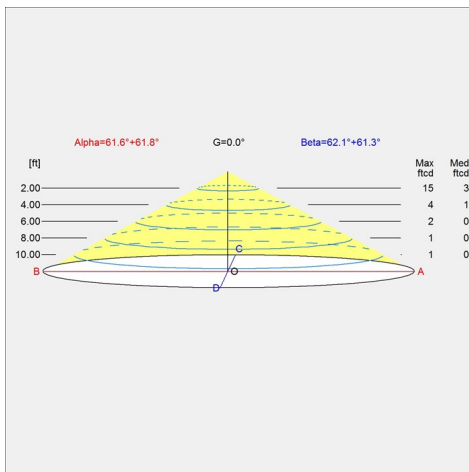

Other functions

Longer cord lengths.

Finish

White opal glass

Voltage

120V

Light distribution diagrams

Cartesian