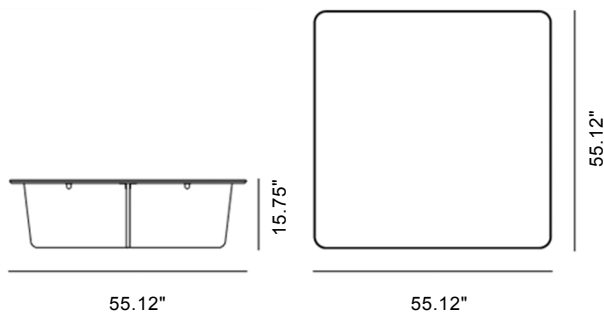

Tableau Coffee Table

By Space Copenhagen, 2018

Model	1965 - Tableau Coffee Table 140 x 140 cm
About	The Tableau series in stone reflects a passion for natural materials that runs deep in our DNA, involving expert craftsmanship that lies at the core of our company. With its graceful geometric contours and x-shaped base, Tableau creates a soft silhouette that exudes effortless elegance.
Product group	Side tables
Measurements	55.12" L x 15.75" H
Weight	152 kg
Materials	Leg construction of limestone plates. Table top of limestone, enforced at underside with metal web. Construction must be assembled on site by professionals.
Guarantee	Fredericia Furniture A/S offers a 7 year guarantee against manufacturing defects in standard products (materials and construction). Wear and damage to covers, surface treatment, inappropriate use and the like are not covered by the warranty.
Download	Click here to download images, architect files at our partner portal.

DRAWING

TABLE TOPS

DARK
ATLANTICO
LIMESTONE

Tableau Coffee Table

By Space Copenhagen, 2018

Model	1966 - Tableau Coffee Table 100 x 100 cm
About	The Tableau series in stone reflects a passion for natural materials that runs deep in our DNA, involving expert craftsmanship that lies at the core of our company. With its graceful geometric contours and x-shaped base, Tableau creates a soft silhouette that exudes effortless elegance.
Product group	Side tables
Measurements	39.37" L x 15.75" H
Weight	83 kg
Materials	Leg construction of limestone plates. Table top of limestone, enforced at underside with metal web. Construction must be assembled on site by professionals.
Guarantee	Fredericia Furniture A/S offers a 7 year guarantee against manufacturing defects in standard products (materials and construction). Wear and damage to covers, surface treatment, inappropriate use and the like are not covered by the warranty.
Download	Click here to download images, architect files at our partner portal.