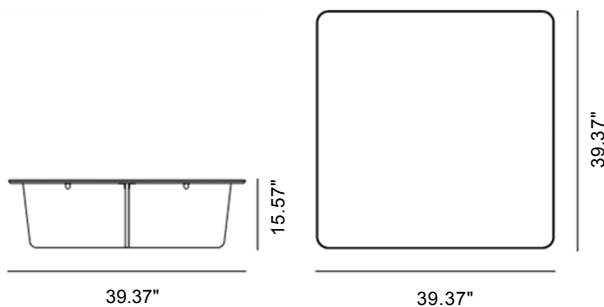

DRAWING

TABLE TOPS

DARK
ATLANTICO
LIMESTONE