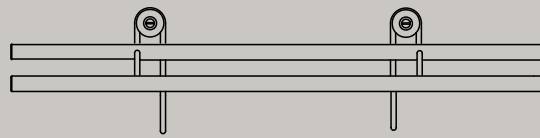

ENTRANCE

SHOE RACK

The Shoe Rack is a simple, elegant and easily adjustable shoe organiser that provides storage for all sizes, so it fits into any home.

PRODUCTINFO

MODEL	2030620 ; 2030621 ; 3080105 ; 3080106 ; 3080103 ; 3080104
DESIGNER	Sebastian Jørgensen
MATERIAL	Moso Bamboo ; FSC® Oak ; FSC® Smoked Oak Brackets: Blacking ; Brass
DIMENSIONS	39.4"W x 9.8"D x 5.9"H ; 1,5 kg

ENTRANCE

SHOE RACK / SMALL

The smaller version of the Shoe Rack is still a simple, elegant and easily adjustable shoe organiser that provides storage for all sizes, so it fits into any home.

PRODUCTINFO

MODEL	3080101 ; 3080102 ; 3080201 ; 3080202
DESIGNER	Sebastian Jørgensen
MATERIAL	FSC® Oak ; FSC® Smoked Oak Brackets: Blacking ; Brass
DIMENSIONS	23.6"W x 9.8"D x 5.9"H ; 1,2 kg