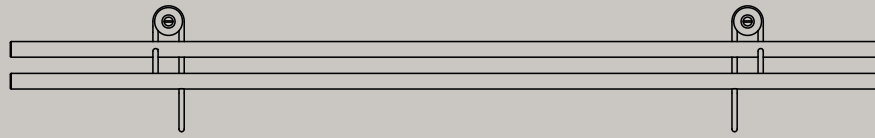

ENTRANCE

SHOE RACK

The Shoe Rack is a simple, elegant and easily adjustable shoe organiser that provides storage for all sizes, so it fits into any home.

PRODUCTINFO

MODEL	2030620 ; 2030621 ; 3080105 ; 3080106 ; 3080103 ; 3080104
DESIGNER	Sebastian Jørgensen
MATERIAL	Moso Bamboo ; FSC® Oak ; FSC® Smoked Oak Brackets: Blacking ; Brass
DIMENSIONS	39.4"W x 9.8"D x 5.9"H ; 1,5 kg

ENTRANCE

SHOE RACK / SMALL

The smaller version of the Shoe Rack is still a simple, elegant and easily adjustable shoe organiser that provides storage for all sizes, so it fits into any home.

PRODUCTINFO

MODEL	3080101 ; 3080102 ; 3080201 ; 3080202
DESIGNER	Sebastian Jørgensen
MATERIAL	FSC® Oak ; FSC® Smoked Oak Brackets: Blacking ; Brass
DIMENSIONS	23.6"W x 9.8"D x 5.9"H ; 1,2 kg