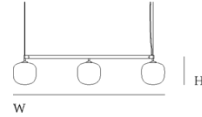

# Rime Rail Lamp

“Designing simple things is often one of the hardest things to do. We wanted to create a simple lamp with a glass shape, giving it a soft expression while making its top and pendant tube as subtle as possible. We were inspired by the shape of acorns for the gentle lines of the pendant while hinting towards the shaded expression of ice and rime for the glass of the design, allowing for the light to shine slightly through with a refined touch. The Rime Rail Lamp brings a timeless yet modern perspective to the archetypal light through its translucent shade and graphic form.”

## Dimensions

Height:	23 cm / 9"
Width:	110 cm / 43.3"
Depth:	18 cm / 7.1"
Cord Length:	400 cm / 157.5"