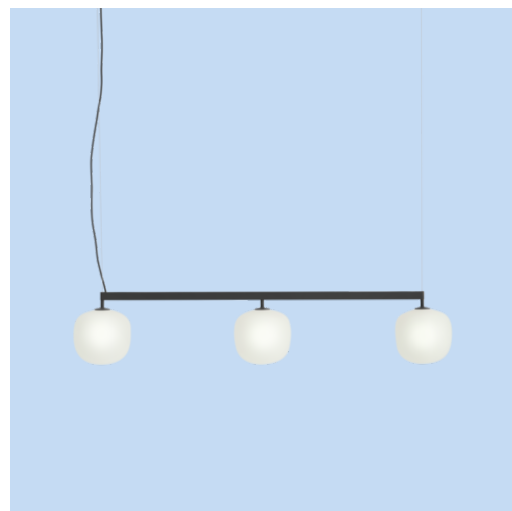

# Rime Rail Lamp

“Designing simple things is often one of the hardest things to do. We wanted to create a simple lamp with a glass shape, giving it a soft expression while making its top and pendant tube as subtle as possible. We were inspired by the shape of acorns for the gentle lines of the pendant while hinting towards the shaded expression of ice and rime for the glass of the design, allowing for the light to shine slightly through with a refined touch. The Rime Rail Lamp brings a timeless yet modern perspective to the archetypal light through its translucent shade and graphic form.”

— TAF Studio

<b>Designed by</b>	TAF Studio
<b>About the Designer</b>	TAF Studio is a Stockholm-based design and architecture studio, founded by Gabriella Gustafson and Mattias Ståhlbom. The duo works within product and interior design.
<b>Environment</b>	Indoor
<b>Country of Production</b>	China
<b>Preassembled</b>	Yes
<b>Description</b>	The Rime Rail Lamp creates a rhythmic interplay of light, linking three Rime lamps in a seamless composition. Its softly diffused glow and uniform illumination shift focus across the space, balancing function and atmosphere. Mouth-blown glass and a durable powder-coated rail add depth and tactility, making it a refined yet striking presence above dining tables, kitchen counters, and conference rooms.
<b>Material</b>	Mouth-blown glass shade. Suspension: Aluminum extruded profile with die-cast end pieces. Steel aircraft wire.
<b>Cleaning &amp; Care</b>	Glass shade: Clean with a dry cloth. Suspension: Wipe with a damp cloth. If needed, use a small amount of dish soap on the fabric. Always turn off the power supply before cleaning.
<b>Cord Length</b>	400 cm / 157.5"
<b>Light Source Included</b>	Yes.

# Rime Rail Lamp

## Dimensions

Height:	23 cm / 9"
Width:	110 cm / 43.3"
Depth:	18 cm / 7.1"
Cord Length:	400 cm / 157.5"