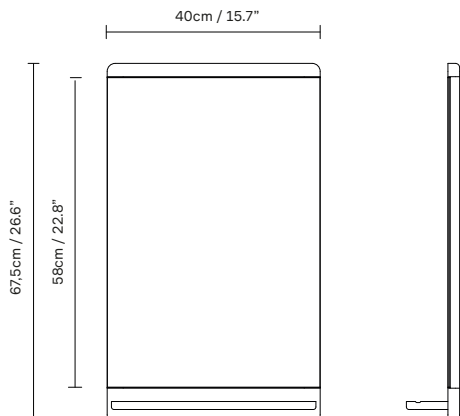

# Rim Wall Mirror

---

Product Fact Sheet

# Rim Wall Mirror

No. (2400) Rim Wall Mirror, oak / No. (2401) Rim Wall Mirror, white oak  
Dimensions:

W: 40 cm / 15.7", H: 67,5 cm / 26.6", D: 10 cm / 3.9"

## Product description:

An elegant wall mirror with a functional shelf and an infinity glass finish. This object is both incredibly practical as well as sophisticated and will compliment most modern living spaces, bathrooms, hallways or bedrooms. The shelf contains a small groove in which to store objects. Made of local certified European solid wood.

**Country of origin:** Bosnia-Herzegovina

**Net weight:** 4,5 kg / 9.9 lb

**Designed by/year of design:** Herman Studio, 2021

**Pre-assembled:** No, consists of two parts

**Contract use:** Yes

**Scope of application:** Hallway mirror, bathroom mirror, wardrobe mirror