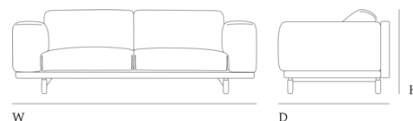

# Rest Sofa 3-Seater

## Dimensions

Height:	72 cm / 28.3"
Width:	260 cm / 102.4"
Depth:	92 cm / 36.2"
Seat Height:	42 cm / 16.5"
Seat Depth:	60 cm / 23.6"
Armrest Height:	67 cm / 26.4"