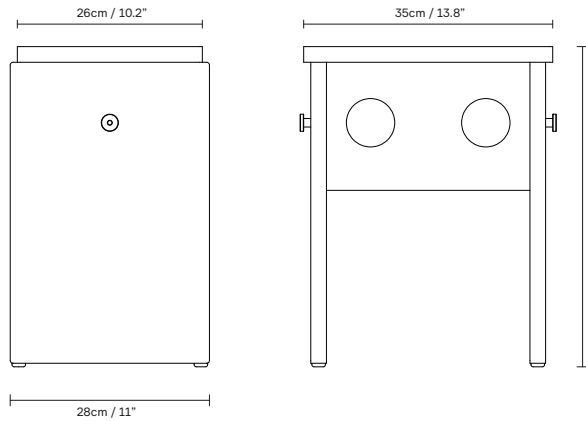

Remake Stool

Product Fact Sheet

Remake Stool

No. (1300) Remake Stool

Dimensions:

W: 35 cm / 13.8", H: 45,5 cm / 17.9", D: 28 cm / 11" Seat H: 45,5 cm / 17.9"

Product description:

Remake Stool is made from recycled beverage cartons in a special process that allows for a mix of materials, such as paper, plastic and aluminium, which can be recycled again and again. The material is a low-carbon, fully circular and excellent alternative to traditional furniture materials and thus a sustainable choice.

Material: Recoma packwall: 100% recycled packaging waste

Country of origin: Bosnia Herzegovina

Net weight: 8,8 kg / 19.4 lb

Designed by/year of design: Herman Studio, 2024

Pre-assembled: No, consist of 4 parts.