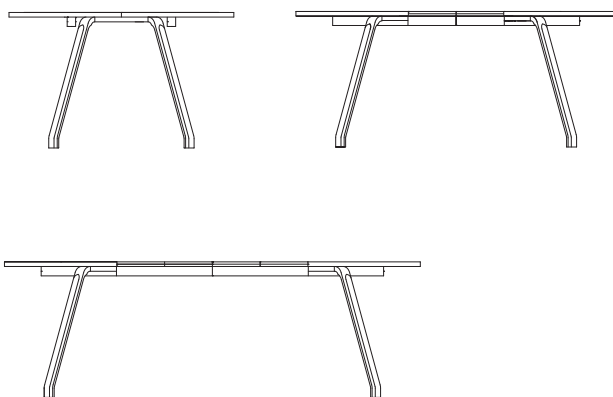

## DIMENSIONS

Primum Table Ø120

H: 73,5 cm, diameter 120 cm, table top thickness: 3 cm  
Extension leaf: 51,5 cm

Total length:  
1 extension leaf: 171,5 cm  
2 extension leaves: 223 cm

Distance between table legs (floor level):  
0 extension leaves: 66 cm / 66 cm  
1 extension leaf: 117,5 cm / 66 cm  
2 extension leaves: 169 cm / 66 cm

Primum Table Ø140

H: 73,5 cm, diameter 140 cm, table top thickness: 3 cm  
Distance between table legs (floor level): 66 cm / 66 cm