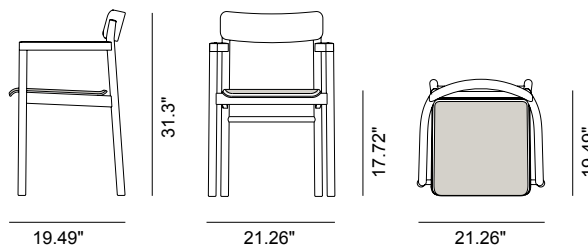

DRAWING

WOOD