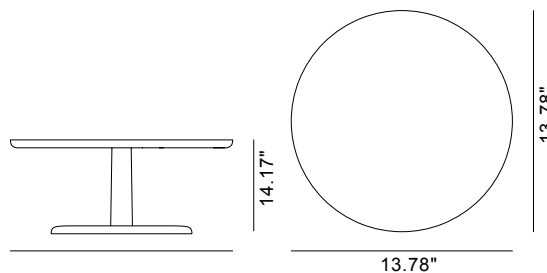

DRAWING

WOOD