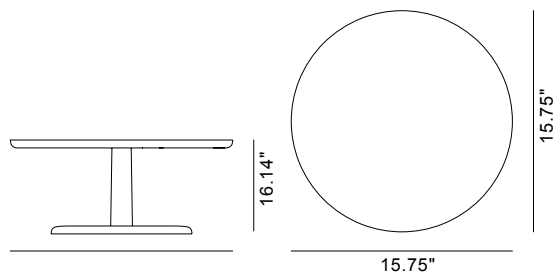

DRAWING

WOOD