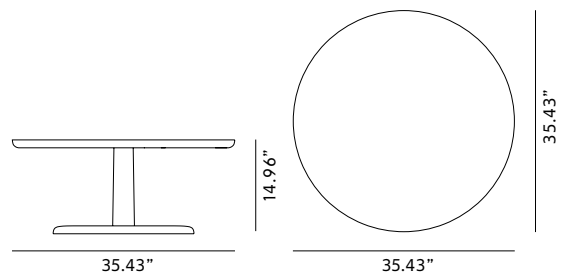

WOOD

OAK BLACK LACQUERED, FSC MIX 70%	OAK LACQUERED, FSC MIX 70%	OAK LIGHT OIL, FSC MIX 70%	OAK OIL, FSC MIX 70%
OAK SOAP, FSC MIX 70%	SMOKED OAK, OILIED, FSC MIX 70%