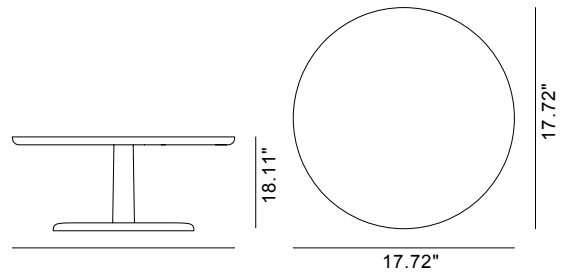

DRAWING

WOOD