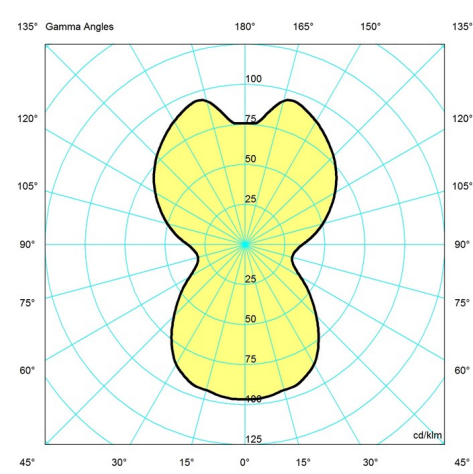

Polar

Spare parts & accessories

Product

Panthella Floor shade holder clear
Panthella Floor tube
Panthella Floor upper trumpet
Panthella Floor legs with nut & washer
Panthella Floor diffuser
Panthella Floor bayonet base
Panthella Floor Opal shade
Panthella Floor tube painted
Panthella Floor upper trumpet
White foot switch
Panthella Floor/400 chrome nut

Variant number

5744610052
5744163295
5744163305
5744610531
5744167518
5744167521
5744167547
5744167550
5744167563
5717000013
5744610049