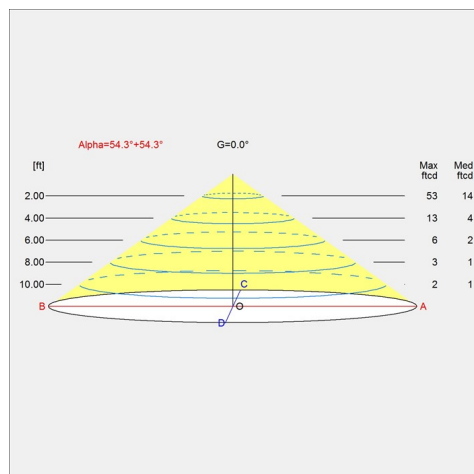

Weight

12.434

Finish

White opal acryl

Voltage

120V

Light distribution diagrams

Cartesian