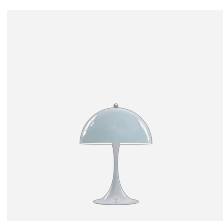

Related products

Panthella 250 Table Lamp