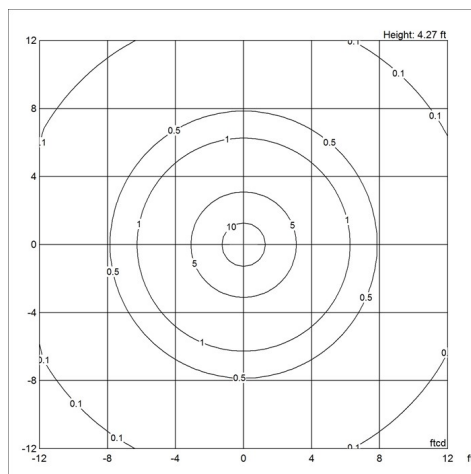

Voltage

120V

Light distribution diagrams

Isolux

Spare parts & accessories

Product

Panthella Floor shade holder clear
Panthella Floor tube
Panthella Floor upper trumpet
Panthella Floor legs with nut & washer
Panthella Floor diffuser
Panthella Floor bayonet base
Panthella Floor Opal shade
Panthella Floor tube painted
Panthella Floor upper trumpet
White foot switch
Panthella Floor/400 chrome nut

Variant number

5744610052
5744163295
5744163305
5744610531
5744167518
5744167521
5744167547
5744167550
5744167563
5717000013
5744610049