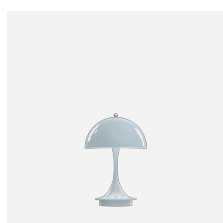

Panthella 160 Portable

Product variants

Light source

1x22W A-21/IF medium US

Voltage frequency

120V