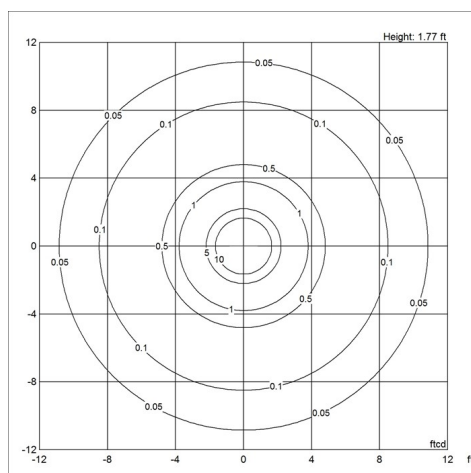

Isolux

Polar