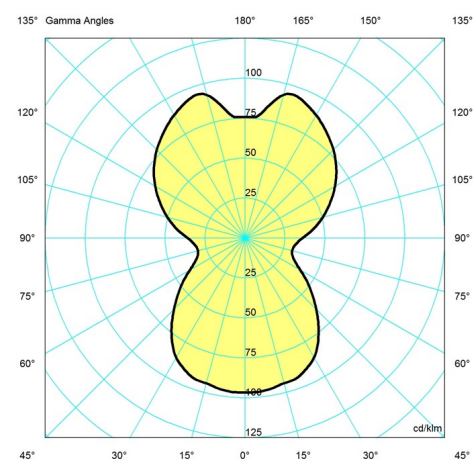

Spare parts & accessories

Product

Panthella Floor/400 chrome nut
Panthella 400 shade holder clear
Panthella 400 diffuser
Panthella 400 bayonet base
Panthella 400 Opal shade

Variant number

5744610049
5744610544
5744167479
5744167482
5744167505