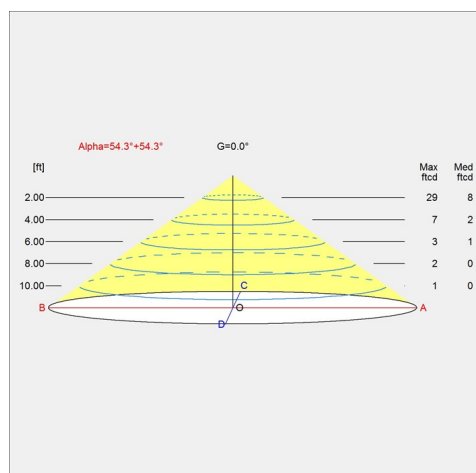

Light description

The fixture emits glare free, comfortable light.
Top hemispherical shade reflects light downwards

Design

Verner Panton

Material

Shade: opal acrylic, 1.5mm (0.06") thick.
Base: injection molded white ABS, 1.5mm (0.06") thick.
Switch: on/off, phenolic, on cord.
Socket: Porcelain, medium base for A-19, frosted envelope lamps.

Weight

5.785

Finish

White opal acryl

Voltage

120V

Light distribution diagrams

Cartesian