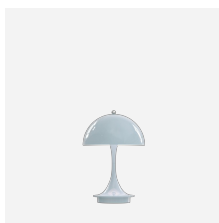

PANTHELLA 400 TABLE LAMP

The fixture emits a glare-free, soft and comfortable illumination. The opal acrylic shade leaves a diffused comfortable light atmosphere due to the translucent shade, the downward reflection from the inner shade and the reflection from the trumpet stem.

Mounting

Cord type: White. Cord length: 13'. Switch: In-line on/off switch provided.

Finish

White, opal acrylic.

Materials

Base: White, injection molded ABS. Shade: Injection molded white opal acrylic. Housing: White, injection molded ABS.

Sizes and weight

Width x Height x Length (in.) | 15.7 x 21.7 x 15.7 Max 5.8 lbs

Compliance

cULus, Dry location.

Related products

Panthella 250 Table Lamp

Panthella Floor

Panthella 320 Table Lamp

Light description

The fixture emits glare free, comfortable light.
Top hemispherical shade reflects light downwards

Design

Verner Panton

Material

Shade: opal acrylic, 1.5mm (0.06") thick.
Base: injection molded white ABS, 1.5mm (0.06") thick.
Switch: on/off, phenolic, on cord.
Socket: Porcelain, medium base for A-19, frosted envelope lamps.