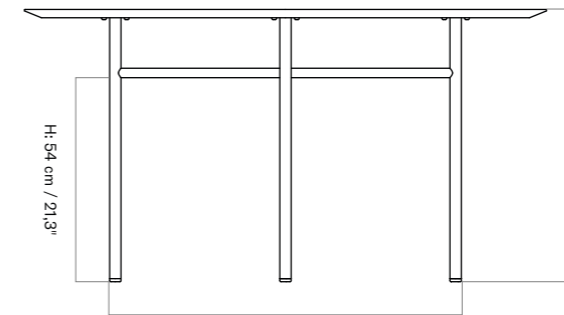

Ø: 120 cm / 47,2"

H: 54 cm / 21,3"

H: 42,7 cm / 16,8"

W: 90 cm / 35,4"

H: 44 cm / 17,3"

D: 90 cm / 35,4"

Round dining table with a tabletop in painted oak veneer or dark stained oak set on a powder coated steel base.

COLLI
 1

ENVIRONMENT
 Indoor

DIMENSIONS
 H: 73 cm / 28,7"
 Ø: 138 cm / 54,3"

PRODUCTION PROCESS
 The tabletop is crafted from FSC certified oak veneer glued on MDF, CNC machine-cut. The frame is welded together from steel tubes and the surface is finished with powder coating.

TEST
 N / A

CERTIFICATIONS
 TSCA title VI compliant
 Crafted from FSC certified oak veneer

PACKAGING TYPE
 Brown box

PACKAGING MEASUREMENTS
 (H x W x D)
 4,8 cm x 142 cm x 142 cm /
 1,9" x 55,9" x 55,9"

MATERIALS & MAINTENANCE
 Please visit audocph.com for materials, care and maintenance instructions.

Ø: 138 cm / 54,3"

H: 54 cm / 21,3"

W: 90 cm / 35,4"

H: 44 cm / 17,3"

D: 90 cm / 35,4"