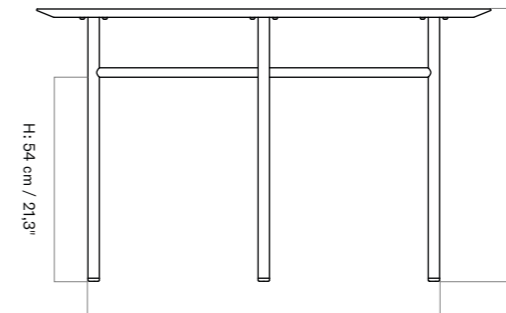

DIMENSIONS
H: 73 cm / 28,7"
Ø: 120 cm / 47,2"

PRODUCTION PROCESS
The tabletop is crafted from FSC certified oak veneer glued on MDF, CNC machine-cut. The frame is welded together from steel tubes and the surface is finished with powder coating.

Ø: 120 cm / 47,2"

H: 54 cm / 21,3"

H: 42,7 cm / 16,8"

W: 90 cm / 35,4"

H: 44 cm / 17,3"

D: 90 cm / 35,4"

Round dining table with a tabletop in painted oak veneer or dark stained oak set on a powder coated steel base.

COLLI
 1

ENVIRONMENT
 Indoor

DIMENSIONS
 H: 73 cm / 28,7"
 Ø: 138 cm / 54,3"

PRODUCTION PROCESS
 The tabletop is crafted from FSC certified oak veneer glued on MDF, CNC machine-cut. The frame is welded together from steel tubes and the surface is finished with powder coating.

Ø: 138 cm / 54,3"

H: 54 cm / 21,3"

W: 90 cm / 35,4"

H: 44 cm / 17,3"

D: 90 cm / 35,4"