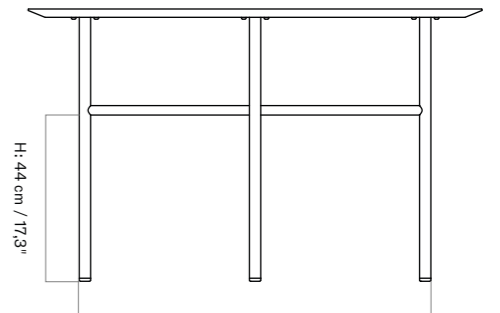

DIMENSIONS
H: 73 cm / 28,7"
Ø: 120 cm / 47,2"

PRODUCTION PROCESS
The tabletop is crafted from FSC certified oak veneer glued on MDF, CNC machine-cut. The frame is welded together from steel tubes and the surface is finished with powder coating.

Ø: 120 cm / 47,2"

H: 54 cm / 21,3"

H: 42,7 cm / 16,8"

W: 90 cm / 35,4"

H: 44 cm / 17,3"

D: 90 cm / 35,4"

Round dining table with a tabletop in painted oak veneer or dark stained oak set on a powder coated steel base.

COLLI
 1

ENVIRONMENT
 Indoor

DIMENSIONS
 H: 73 cm / 28,7"
 Ø: 138 cm / 54,3"

PRODUCTION PROCESS
 The tabletop is crafted from FSC certified oak veneer glued on MDF, CNC machine-cut. The frame is welded together from steel tubes and the surface is finished with powder coating.

Ø: 138 cm / 54,3"

H: 54 cm / 21,3"

W: 90 cm / 35,4"

H: 44 cm / 17,3"

D: 90 cm / 35,4"