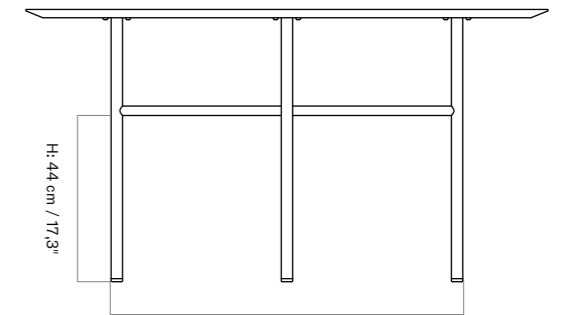

Ø: 120 cm / 47,2"

H: 54 cm / 21,3"

H: 42,7 cm / 16,8"

W: 90 cm / 35,4"

H: 44 cm / 17,3"

D: 90 cm / 35,4"

Round dining table with a tabletop in painted oak veneer or dark stained oak set on a powder coated steel base.

COLLI
 1

ENVIRONMENT
 Indoor

DIMENSIONS
 H: 73 cm / 28,7"
 Ø: 138 cm / 54,3"

PRODUCTION PROCESS
 The tabletop is crafted from FSC certified oak veneer glued on MDF, CNC machine-cut. The frame is welded together from steel tubes and the surface is finished with powder coating.

TEST
 N / A

CERTIFICATIONS
 TSCA title VI compliant
 Crafted from FSC certified oak veneer

PACKAGING TYPE
 Brown box

PACKAGING MEASUREMENTS
 (H x W x D)
 4,8 cm x 142 cm x 142 cm /
 1,9" x 55,9" x 55,9"

MATERIALS & MAINTENANCE
 Please visit audocph.com for materials, care and maintenance instructions.

Ø: 138 cm / 54,3"

H: 54 cm / 21,3"

W: 90 cm / 35,4"

H: 44 cm / 17,3"

D: 90 cm / 35,4"