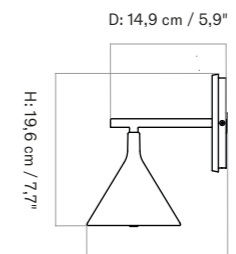

BLACK  
1251539U

PRODUCT TYPE  
Wall lamp

COLLI  
1

ENVIRONMENT  
Indoor

DIMENSIONS  
H: 19,6 cm / 7,7"  
Ø: 12,5 cm / 4,7"  
D: 18 cm / 7,09"

COLOUR  
Black (RAL 9005)

PRODUCTION PROCESS  
Sand-caste aluminium with painted finish.

MATERIALS  
Cast aluminium (rough surface), aluminium (reflector) and brushed brass. Diffuser is PMMA.

WEIGHT  
0,85 kg / 1,87 lb

TECHNICAL SPECIFICATIONS

VOLTAGE  
CE: 220-230 V  
US: 110-130 V

LIGHT SOURCE  
Replaceable LED  
5 W

PACKAGING TYPE  
Gift box

PACKAGING MEASUREMENTS  
(H × W × D)  
25,1 cm × 16,1 cm × 22,8 cm /  
9,8" × 6,3" × 8,9"

MATERIALS & MAINTENANCE  
Please visit [audocph.com](http://audocph.com) for materials, care and maintenance instructions.

Ø: 12,5 cm / 4,92"

Ø: 12 cm / 4,7"

D: 14,9 cm / 5,9"

H: 19,6 cm / 7,7"

D: 18 cm / 7,09"