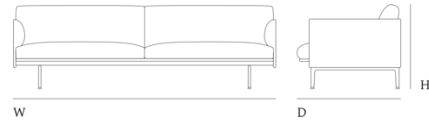

Outline Sofa 3-Seater

Dimensions

Height:	71 cm / 28"
Width:	220 cm / 86.6"
Depth:	84 cm / 33"
Seat Height:	40 cm / 15.7"
Seat Depth:	62 cm / 24.5"

Ready-to-Ship

Remix 163/Black
Refine Leather Cognac/Black
Attire 1/Black
Divina 984/Polished Aluminum

Made-to-Order

This product can be upholstered in the following textiles: Acca, Aegean, Allure Leather, Balder, Beck, Cameo, Canvas, Chameleon, Clara, Color Field, Divina, Divina MD, Divina Melange, Easy Leather, Endure Leather, Fiord, Grace Leather, Grain, Hallingdal, Hearth, Highland, Manner, Modern Tweed, Ocean, Prairie, Premier, Refine Leather, Remix, Steelcut, Steelcut Quartet, Steelcut Trio, Twill Weave, Vidar, Volo Leather

Option of Black or Polished Aluminum base for all made-to-order versions.

Upholstery Consumption for Customers' Own Material

Textile Upholstery: 9 m / 9.8 yds
Leather Upholstery: 20,5 m² / 220.7 ft²

Tests, Labels & Certifications

Eco-Labels & Certificates   DECLARE
VOC — Bifma X 7.1
VOC — CDPH 01350

Safety & Regulations   EAC Certificate
Technical Bulletin (TB)
TSCA Title VI – formaldehyde

Strength, Durability & Stability   BIFMA X5.4 — Lounge & Public Seating
EN 1022 Furniture
EN 16139-L2 Furniture

Upholstered Outline products that have the Declare Living Building Challenge Compliant certification only have the certification when upholstered with the following Kvadrat textiles and leather types: Balder, Canvas, Clara, Clay, Divina, Divina MD, Divina Mélange, Fiord, Hallingdal, Remix, Re-wool, Steelcut, Steelcut Trio, Vidar, Twill Weave, Refine Leather and Easy Leather. EU/US versions upholstered with a large selection of Kvadrat textiles are tested to VOC CDPH 01350 and VOC Bifma X7.1.: Balder, Canvas, Clara, Clay, Divina, Divina MD, Divina Mélange, Fiord, Hallingdal, Remix, Re-wool, Steelcut, Steelcut Trio, Vidar and Twill Weave. Refine Leather, Grace Leather and Easy Leather are tested to VOC CDPH 01350.