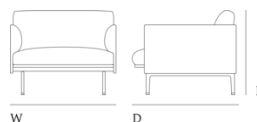

Outline Chair

Dimensions

Height:	71 cm / 28"
Width:	88 cm / 34.6"
Depth:	84 cm / 33.1"
Seat Height:	40 cm / 15.7"
Seat Depth:	62 cm / 24.5"

Ready-to-Ship

Refine Leather Cognac/Black
Remix 163/Black
Attire 1/Black
Divina 984/Polished Aluminum

Made-to-Order

This product can be upholstered in the following textiles: Acca, Aegean, Allure Leather, Balder, Beck, Cameo, Canvas, Chameleon, Clara, Color Field, Divina, Divina MD, Divina Melange, Easy Leather, Endure Leather, Fiord, Grace Leather, Grain, Hallingdal, Hearth, Highland, Manner, Modern Tweed, Ocean, Premier, Refine Leather, Remix, Steelcut, Steelcut Quartet, Steelcut Trio, Twill Weave, Vidar

Option of Black or Polished Aluminum base for all made-to-order versions.

Upholstery Consumption for Customers' Own Material

Textile Upholstery: 4,8 m / 5.25 yds
Leather Upholstery: 9,6 m² / 103.4 ft²

Tests, Labels & Certifications

Eco-Labels & Certificates	DECLARE VOC — Bifma X 7.1 VOC — CDPH 01350
Safety & Regulations	EAC Certificate Technical Bulletin (TB) TSCA Title VI – formaldehyde
Strength, Durability & Stability	BIFMA X5.4 — Lounge & Public Seating EN 1022 Furniture EN 16139-L2 Furniture

Upholstered Outline products that have the Declare Living Building Challenge Compliant certification only have the certification when upholstered with the following Kvadrat textiles and leather types: Balder, Canvas, Clara, Clay, Divina, Divina MD, Divina Mélange, Fiord, Hallingdal, Remix, Re-wool, Steelcut, Steelcut Trio, Vidar, Twill Weave, Refine Leather and Easy Leather. EU/US versions upholstered with a large selection of Kvadrat textiles are tested to VOC CDPH 01350 and VOC Bifma X7.1.: Balder, Canvas, Clara, Clay, Divina, Divina MD, Divina Mélange, Fiord, Hallingdal, Remix, Re-wool, Steelcut, Steelcut Trio, Vidar and Twill Weave. Refine Leather, Grace Leather and Easy Leather are tested to VOC CDPH 01350.