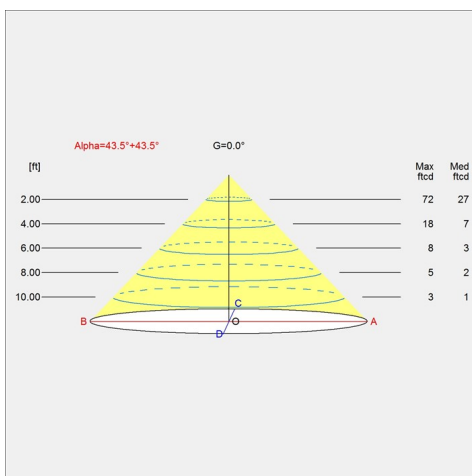

Voltage

120V

Light distribution diagrams

Cartesian

Isolux

Polar

Spare parts & accessories

Product	Variant number
NJP Wall, Black bracket	5743163160
NJP Wall, White bracket	5743163173
NJP Wall, Light Grey bracket	5743163364
Adaptor 12V black	5744164867
Adaptor 12V white	5744164870
NJP bushing plast	5744165183
NJP replacement kit LED w/wire 27K	5744165947
NJP replacement kit LED w/wire 3K	5744165976