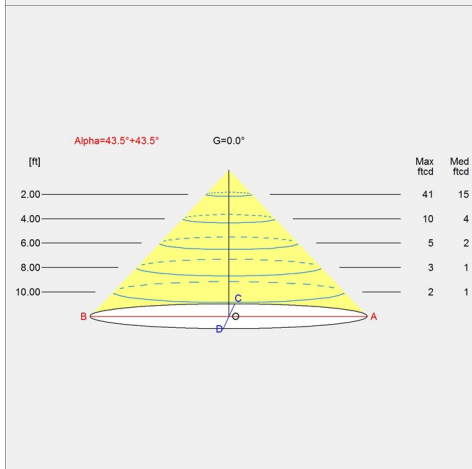

Voltage

120V

Light distribution diagrams

Cartesian

Isolux

Polar

Spare parts & accessories

Product	Variant number
NJP Wall, Black bracket	5743163160
NJP Wall, White bracket	5743163173
NJP Wall, Light Grey bracket	5743163364
Adaptor 12V black	5744164867
Adaptor 12V white	5744164870
NJP bushing plast	5744165183
NJP replacement kit LED w/wire 27K	5744165947
NJP replacement kit LED w/wire 3K	5744165976