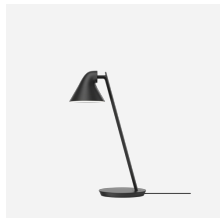

NJP Mini

Product variants

Color	Mounting	Cable type	Light source	Lumen	Voltage frequency	Class
☒ Black	Long arm	Without cord and wall box	LED 2700K 10W	529	-	-
☒ Light aluminium grey	Short arm	Without cord, with wall box	LED 3000K 10W	550	120V	II
☐ White