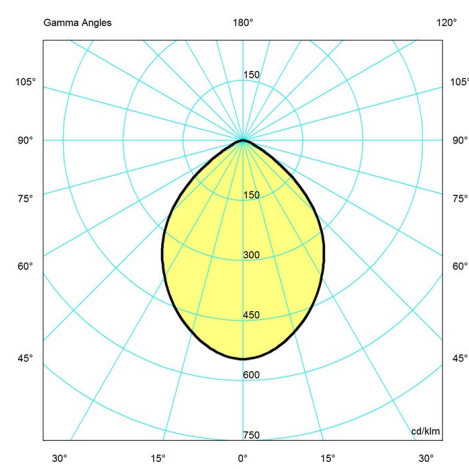

Voltage

120V

Light distribution diagrams

Cartesian

Isolux

Polar

Spare parts & accessories

Product	Variant number
NJP Wall, Black bracket	5743163160
NJP Wall, White bracket	5743163173
NJP Wall, Light Grey bracket	5743163364
Adaptor 12V black	5744164867
Adaptor 12V white	5744164870
NJP bushing plast	5744165183
NJP replacement kit LED w/wire 27K	5744165947
NJP replacement kit LED w/wire 3K	5744165976