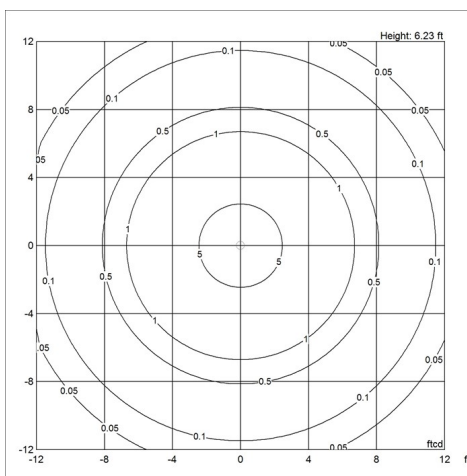

Voltage

120V

Light distribution diagrams

Cartesian

Isolux

Polar

Spare parts & accessories

Product	Variant number
NJP Wall, Black bracket	5743163160
NJP Wall, White bracket	5743163173
NJP Wall, Light Grey bracket	5743163364
Adaptor 12V black	5744164867
Adaptor 12V white	5744164870
NJP bushing plast	5744165183
NJP replacement kit LED w/wire 27K	5744165947
NJP replacement kit LED w/wire 3K	5744165976