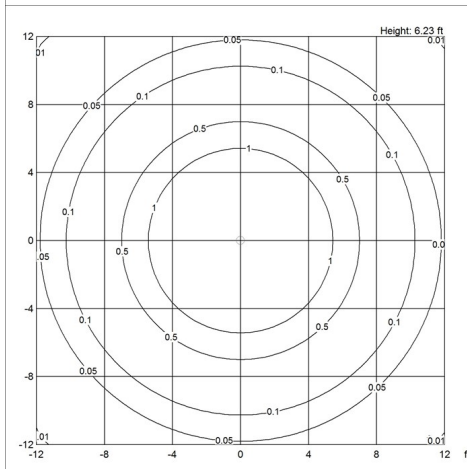

Voltage

120V

Light distribution diagrams

Cartesian

Isolux

Polar

Spare parts & accessories

Product	Variant number
NJP Wall, Black bracket	5743163160
NJP Wall, White bracket	5743163173
NJP Wall, Light Grey bracket	5743163364
Adaptor 12V black	5744164867
Adaptor 12V white	5744164870
NJP bushing plast	5744165183
NJP replacement kit LED w/wire 27K	5744165947
NJP replacement kit LED w/wire 3K	5744165976