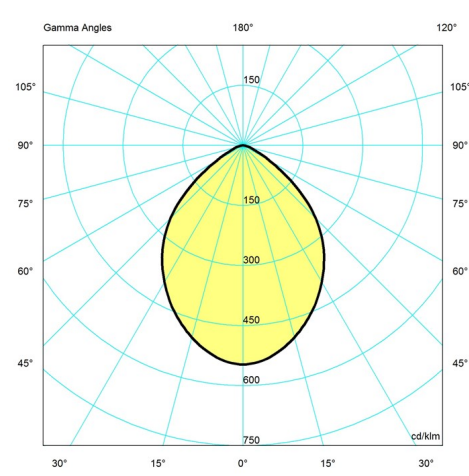

Voltage

120V

Light distribution diagrams

Cartesian

Isolux

Polar

Spare parts & accessories

Product	Variant number
NJP Wall, Black bracket	5743163160
NJP Wall, White bracket	5743163173
NJP Wall, Light Grey bracket	5743163364
Adaptor 12V black	5744164867
Adaptor 12V white	5744164870
NJP bushing plast	5744165183
NJP replacement kit LED w/wire 27K	5744165947
NJP replacement kit LED w/wire 3K	5744165976