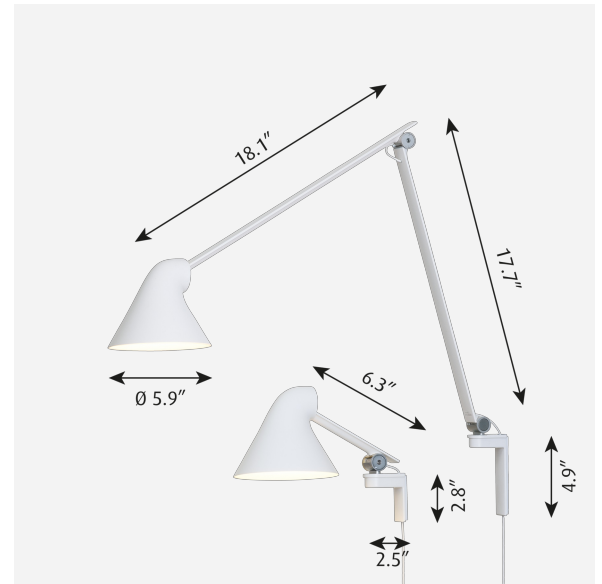

NJP WALL

The fixture provides direct glare-free horizontal light while reflecting some of the light through the rear of the head, illuminating the top of the arm. The ergonomic design of the fixture head shapes the light and gives optimal light direction. A simple mechanical system provides great freedom of movement, so the light can always be set in the ideal position in the workspace. The shade is painted white on the inside, reflecting comfortable diffused light.

Finish

White, Black or Light Aluminium Grey, powder coated.

Materials

Arms and lamp head: Aluminum. Joints: Anodized Aluminum. Wall bracket: Aluminum.

Sizes and weight

Width x Height x Length (in.) | 5.9 x 23.6 x 23.6 Max 3.4 lbs | 5.9 x 7.9 x 11.8 Max 1.7 lbs | 5.9 x 32 x 20 Max 3.7 lbs | 5.9 x 8.6 x 11.7 Max 2.3 lbs

Compliance

cULus, Dry location.

Light source

LED 2700K 10W
Lumen: 529

Information

Electrical:
System Wattage: 10W
LED Wattage: 9W
Delivered lumens: 550
Efficacy: 55 lm/W
Certifications:
cULus, Dry Location
Protection class IP20
Controllability: Step dimming
Color Rendering: Ra≥90

Mounting

Mounts to the wall and powered by a plug-in transformer for 120V operation. Push button switch on luminaire head steps through high - low - off operation.

Light description

The fixture provides direct glare-free horizontal light while reflecting some of the light through the rear of the head, illuminating the top of the arm. The ergonomic design of the fixture head shapes the light and gives optimal light direction. A simple mechanical system provides great freedom of movement, so the light can always be set in the ideal position in the workspace. The shade is painted white on the inside, reflecting comfortable diffused light.