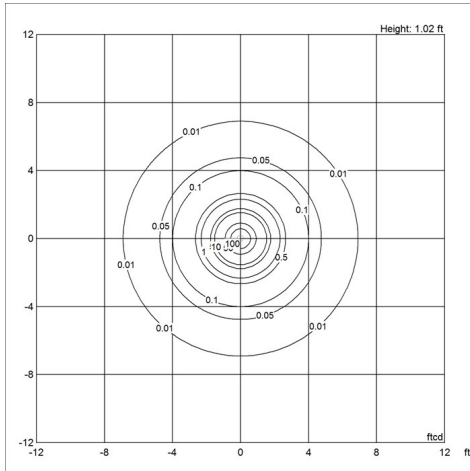

Light distribution diagrams

Isolux