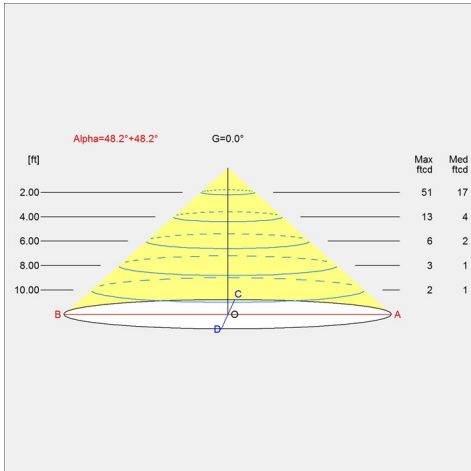

Light distribution diagrams

Cartesian