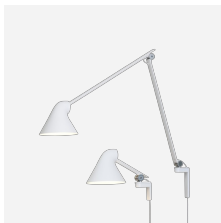

Related products

NJP Wall