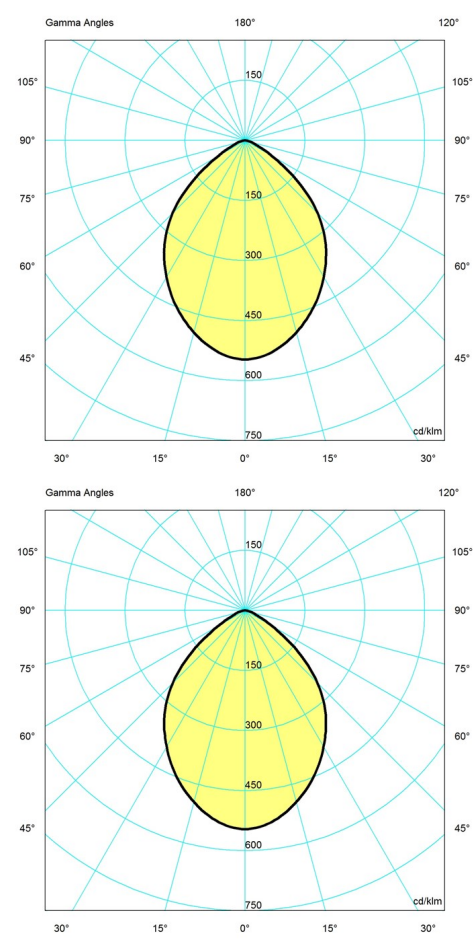

NJP FLOOR

The fixture provides direct glare-free horizontal light while reflecting some of the light through the rear of the head, illuminating the top of the arm. The ergonomic design of the fixture head shapes the light and gives optimal light direction. A simple mechanical system provides great freedom of movement, so the light can always be set in the ideal position in the workspace. The shade is painted white on the inside, reflecting comfortable diffused light.

Light distribution diagrams

Cartesian

Isolux

Polar

Spare parts & accessories

Product	Variant number
NJP Floor black base	5744165112
NJP Floor white base	5744165125
NJP FLOOR BASE DARK GREY	5744165837
NJP FLOOR BASE LIGHT GREY	5744165840
Adaptor 12V black	5744164867
Adaptor 12V white	5744164870
NJP bushing plast	5744165183
NJP replacement kit LED w/wire 27K	5744165947
NJP replacement kit LED w/wire 3K	5744165976