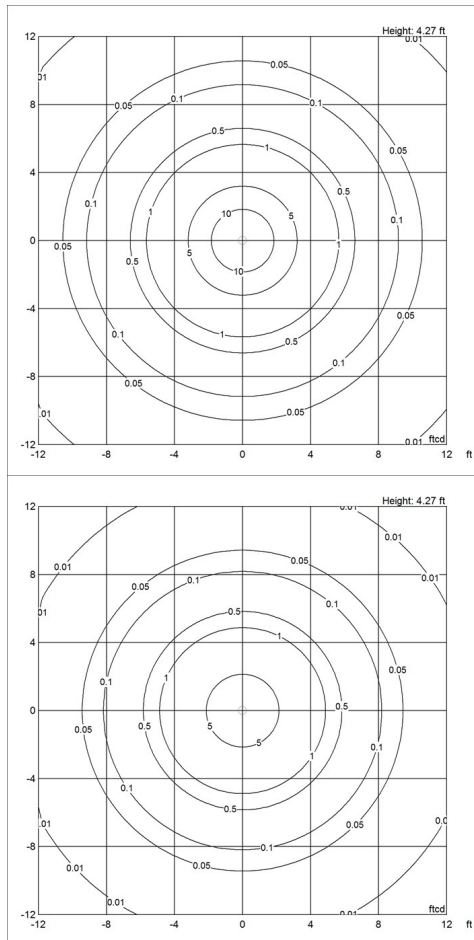

Light distribution diagrams

Cartesian

Isolux

Polar

Spare parts & accessories