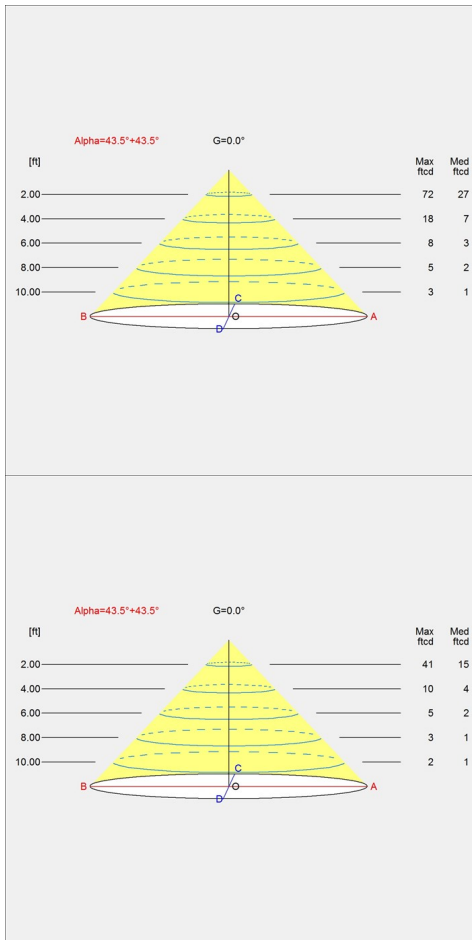

Light distribution diagrams

Cartesian