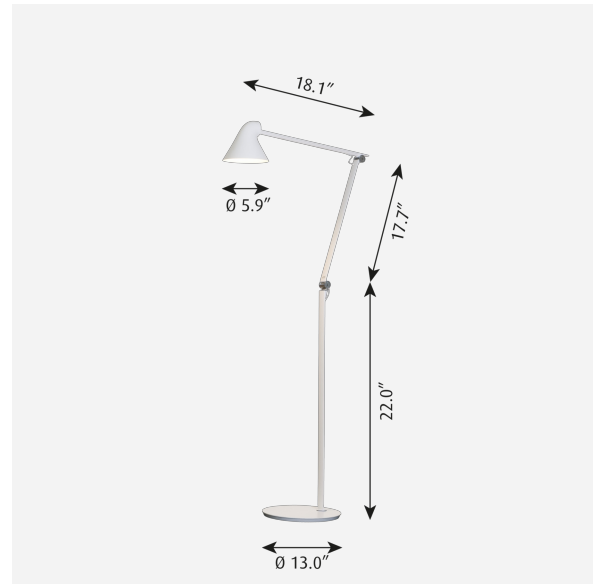

NJP FLOOR

The fixture provides direct glare-free horizontal light while reflecting some of the light through the rear of the head, illuminating the top of the arm. The ergonomic design of the fixture head shapes the light and gives optimal light direction. A simple mechanical system provides great freedom of movement, so the light can always be set in the ideal position in the workspace. The shade is painted white on the inside, reflecting comfortable diffused light.

Product info

Mounting

6' Cord with plug. Switch: High/low/off button on the fixture head. Timer function: 4 hours or 8 hours. LED driver: Separate, plugs into power outlet.

Finish

White, Black or Light Aluminium Grey, powder coated.

Materials

Base: Steel. Arms and lamp head: Aluminum. Joints: Anodized Aluminum. Stem: Aluminum.

Compliance

cULus, Dry location.

Light source

LED 2700K 10W
Lumen: 529

Related products

NJP Wall