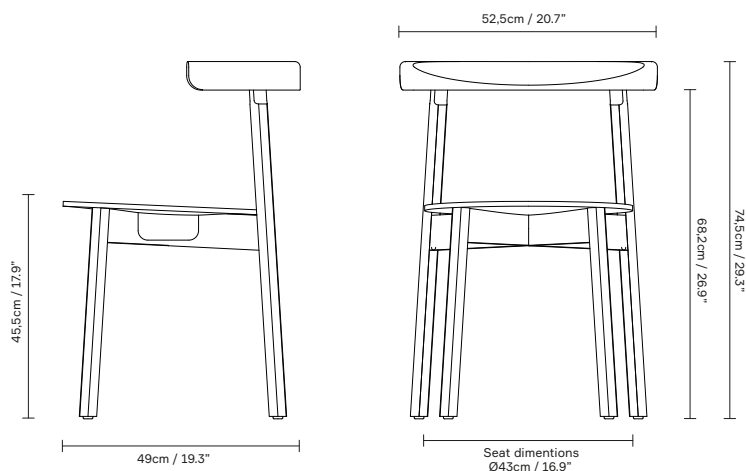

Lunar Chair

Product Fact Sheet

Lunar Chair

No. (1100) Lunar Chair, Oak / No. (1101) Lunar Chair, White Oak

Dimensions:

W: 52,5 cm / 20.7", H: 74,5 cm / 29.3", D: 49 cm / 19.3", Seat H: 45,5 cm / 17.9"

Product description:

Lunar Chair is a versatile wooden dining chair with a great balance between functionality, aesthetics, and comfort. The characteristic rounded backrest with integrated armrest, crafted from a single piece of solid wood, ensures optimal comfort with both elbow and lower back support and enables a variety of seating positions.

The wood seat rests on a strong X-shaped structure that provides optimal stability and supports the light expression. The curved wooden seat provides good seating comfort and a clear profile.

The chair is stackable and can also be hung on the tabletop. These functional features, combined with its elegant, harmonious expression and durable construction, make Lunar Chair the perfect choice in work settings or home interiors.