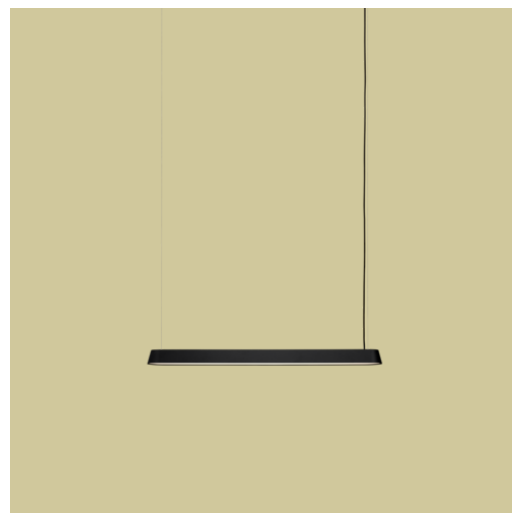

Linear Pendant Lamp

“The Linear Lamp Series is designed from the idea of creating smaller atmospheres through modern light, bringing a sense of intimacy to larger spaces. With their elegant expression, subtle details and inherent functionality, the designs create space for both being and working on your own as well as making for a friendly environment when in the company of others. Use the Linear Lamp Series in any space in need of modern, functional lighting.”

— Thomas Bentzen

Designed by	Thomas Bentzen / 2020
About the designer	Thomas Bentzen, former Head of Design at Muuto, started his own studio in 2010. Bentzen’s designs are characterized by simplicity, rationality and functionality — always firmly rooted in the Danish design tradition, material knowledge, craftsmanship and rational industrial manufacturing processes. His work continues to receive international recognition at fairs and exhibitions all over the world.
Environment	Indoor
Country of Production	China
Preassembled	Yes.
Description	The Linear Pendant Lamp is designed to create smaller atmospheres within larger spaces. The design features elegant lines and subtle details alongside its inherent functionality, making for a modern, functional light for any space.
Material	Lamphead in pressure-die casted and extruded, powder coated aluminum. Stem in powder coated steel. Diffuser in polycarbonate. PVC cord.
Cleaning & Care	Clean with soft dry cloth only. Always switch off electricity supply before cleaning.
Cord length	400 cm / 157.5"
Light source included	169,2 cm, 87,2 cm: Yes
Ceiling Cap included	169,2 cm, 87,2 cm: Yes
Dimmable function	No.

Linear Pendant Lamp

Dimensions

169,2 cm

Length: 169,2 cm / 66.6"
 Height: 5,4 cm / 2.1"
 Width: 10,7 cm / 4.2"
 Cord Length: 400 cm / 157.5"

87,2 cm

Length: 87,2 cm / 34.3"
 Height: 5,4 cm / 2.1"
 Width: 10,7 cm / 4.2"
 Cord Length: 400 cm / 157.5"