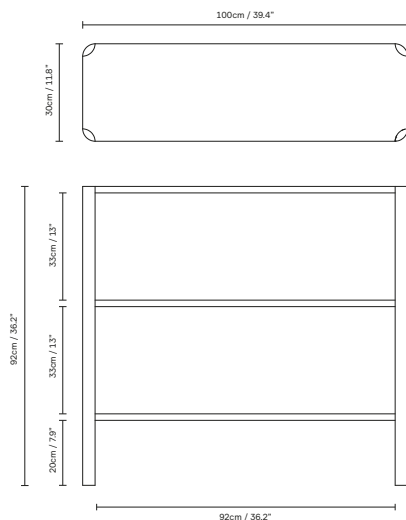

Leaf Shelf 1x3

Product Fact Sheet

Leaf Shelf 1x3

No. (1242) Leaf Shelf 1x3, Oak / No. (1243) Leaf Shelf 1x3, White Oak

Dimensions:

L: 100 cm / 39.4", W: 30 cm / 11.8", H: 92 cm / 36.2"

Product description:

The Leaf Shelf is an attempt to create a shelving system that strikes the ultimate balance between aesthetics, stability and packability. It is characterised by a very pure aesthetic, the aim being that the leg pillars are the centre of attention. With an organic and clean expression, sculpted in the shape of a leaf, they give the system its signature look. The construction itself is also breaking ground in terms of stability, as it is entirely contained without any visible screws or extra stabilising parts underneath the shelf.

The versatile design means the shelf looks great from all angles, meaning it can be used as a sideboard, free standing shelving or a room divider.

Designer's thoughts:

"I like the convenience of flat pack shelves, but often I find them lacking either in aesthetics or stability. The Leaf shelf is my attempt to create a shelving system striking an ultimate balance between aesthetics, stability and packability. My intention is for this shelving system to come in many different heights and widths, suitable for a wide range of homes and businesses." - Jonas Lutz

Country of origin: Poland

Net weight: 15 kg / 33 lb

Designed by/year of design: Jonas Lutz, 2017

Features: No visible screws

Pre-assembled: No, consist of seven parts

Contract use: Yes

Scope of application: Shelf, sideboard, room divider, TV table