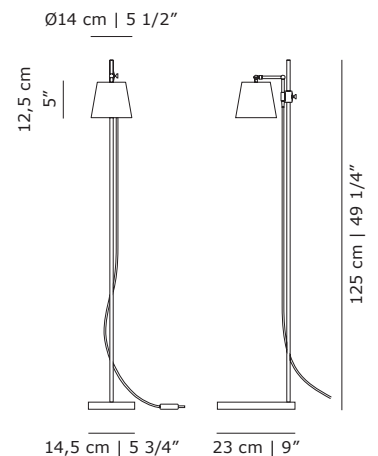

ARTICLE CODES

201417	Steel Lab Light floor, black