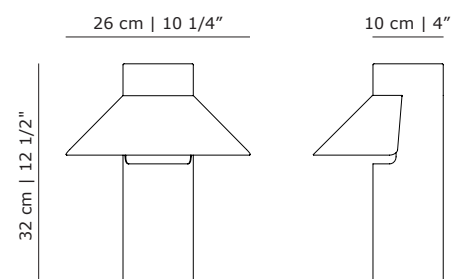

PRODUCT DATA

Design	Joe Colombo, 1968
Product type	Table lamp
Environment	Indoor
Materials	Aluminium with powder coating
Cord	2m black (white on white lamp) rubber cord
Dimmer	Stepless touch dimmer integrated in lamp top
Light source	6W 3.000K LED CRI>90 (built-in)
Power supply	Switching 230V/110V (included) EU/UK/AU/US/JP/CN plugs included
Certifications	CE, UL

ARTICLE CODES

201794	Riscio, midnight blue
201795	Riscio, japanese red
201789	Riscio, white

DELIVERY

Lead time	Stock (if backorder: 20 weeks)

Colours