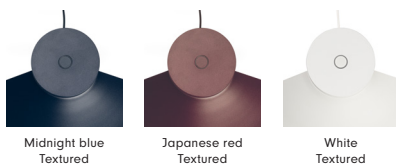

PRODUCT DATA

Design	Joe Colombo, 1968
Product type	Table lamp
Environment	Indoor
Materials	Aluminium with powder coating
Cord	2m black (white on white lamp) rubber cord
Dimmer	Stepless touch dimmer integrated in lamp top
Light source	6W 3.000K LED CRI>90 (built-in)
Power supply	Switching 230V/110V (included) EU/UK/AU/US/JP/CN plugs included
Certifications	CE, UL

ARTICLE CODES

201794	Riscio, midnight blue
201795	Riscio, japanese red
201789	Riscio, white

DELIVERY

Lead time	Stock (if backorder: 20 weeks)

Colours