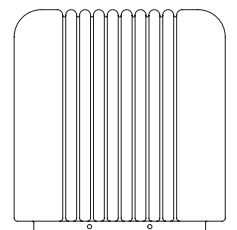

21 cm | 8 1/4"