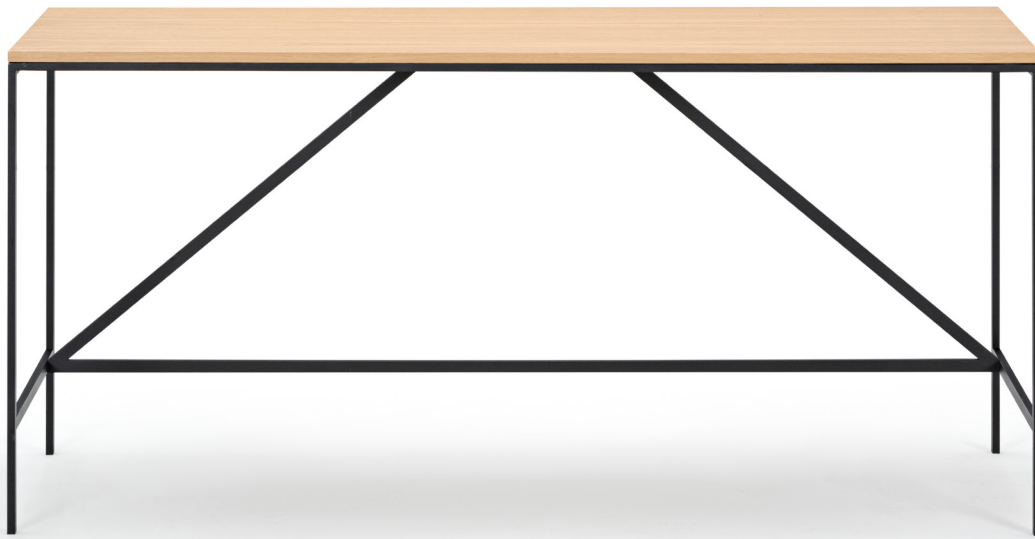

Cache console

Design Paul McCobb

Year 1952

Paul McCobb

Paul McCobb (1917-1969) was one of the leading contemporary furniture designers on the American design scene in the 1950s and 1960s. Over a timespan of twenty years he designed an impressive range of multi-functional furniture, accessories and textiles, as well as several notable interior design projects. McCobb often offered a playful take on traditional forms with hints of Scandinavian craftsmanship and international style clarity, often made with affordable and robust materials such as iron, solid wood and durable upholstery. Since McCobb's early death in 1969 his designs have not been in production, but are now making their way back.

The foundation of the Cache series, part of Paul McCobb's extensive Planner series, is a beautifully simplistic and easy table with slim and straight steel legs, stripped from any details or ornament, leaving only small drawers that can be mounted individually or grouped on either side of the table for small keepings. The series is complimented with the matching Desk Organiser with two drawers and a shelf supported by a steel frame.

PRODUCT DATA

Design	Paul McCobb. 1952
Product type	Table / console
Environment	Indoor
Materials	Frame in steel with textured black powder coating, table top in oak veneer with clear lacquer, optional drawers in solid oak with clear lacquer

DELIVERY

Lead time	Stock (if backorder: 8 to 10 weeks)
Packing	Flat packed

ARTICLE CODES

201184	Cache console, oak (without drawers)
201606	Set of two drawers, oak

Frame Table top + drawers

06 Black
(Textured)