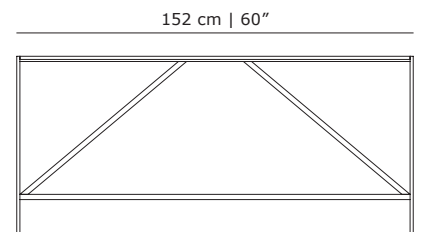

ARTICLE CODES

201184	Cache console, oak (without drawers)
201606	Set of two drawers, oak

Frame   Table top + drawers