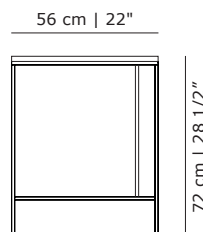

ARTICLE CODES

201184	Cache console, oak (without drawers)
201606	Set of two drawers, oak

Frame   Table top + drawers