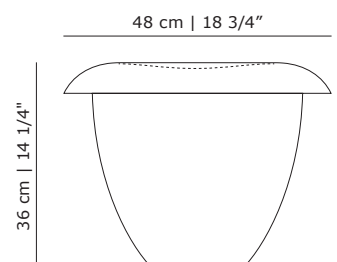

A rework of Aldo Bakker's wondrous Pink Stool in urushi lacquer from 2015, Bon exudes Bakker's accomplished sense of serene form and materiality. The sculptural stool consists of two contradictory container shapes put together: an upright and deep vertical shape and a flat horizontal shape that defines the seating.

PRODUCT DATA

Design	Aldo Bakker. 2017
Product type	Stool
Environment	Indoor
Materials	Solid ash or mahogany
Finish	Matte clear lacquered

ARTICLE CODES

201727	Bon, red stained ash
201725	Bon, green-brown stained ash
201799	Bon, mahogany

DELIVERY

Lead time	Stock (if backorder: 12 weeks)

Finishes