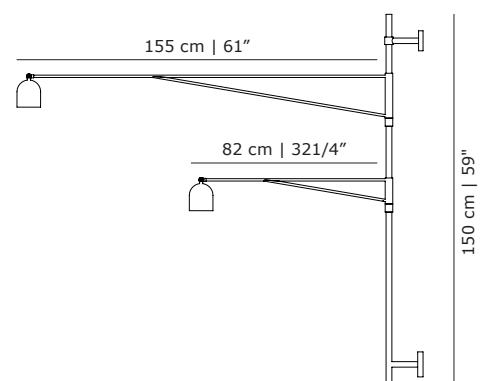

ARTICLE CODES

201764	Awkward Light wall with 1 x short arm
201666	Awkward Light wall with 1 x long arm
203156	Awkward Light wall with short + long arm
200831	Awkward Light - additional short arm
200830	Awkward Light - additional long arm

Quirky and slightly off, Awkward is a floor lamp with a deliberately peculiar anatomy - its long, slender arms reaching to illuminate two areas in close proximity two sides of a sofa or both an armchair and a desk.

Awkward Wall consists of three different parts: an oblong wall mount and a choice of two arms, short or long. You can combine the wall mount with a short arm and a long one or two of the same as you see fit.