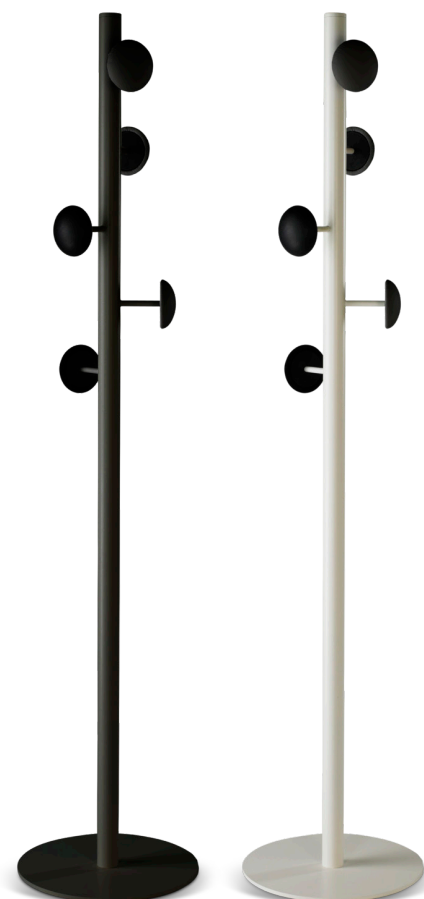

Bent Hansen 

HANG-UP

Bid your guests a warm welcome with a well-equipped entrance hall. Hang-Up is a hat and coat stand with five round hooks upholstered in soft leather. The hooks give the stand a classic look and a unique tactile expression. Furthermore, the rounded hooks ensure that your coat hangs gently without using a hanger.

Available in black, cognac and nature. Mix and match five optional coat hooks to create a look that suits your interior decor.

Black

Cognac

Nature

DIMENSIONS

H: 177 cm, diameter 39 cm

WARRANTY

A 2-year warranty period starts as soon as you receive your goods. If the product turns out to be faulty (materials and workmanship) you are entitled to make a complaint. If your claim is approved Bent Hansen will repair, replace, reduce the price or give you a refund.