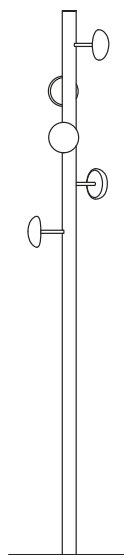

Available in black, cognac and nature. Mix and match five optional coat hooks to create a look that suits your interior decor.

Black

Cognac

Nature

DIMENSIONS

H: 177 cm, diameter 39 cm

WARRANTY

A 2-year warranty period starts as soon as you receive your goods. If the product turns out to be faulty (materials and workmanship) you are entitled to make a complaint. If your claim is approved Bent Hansen will repair, replace, reduce the price or give you a refund.