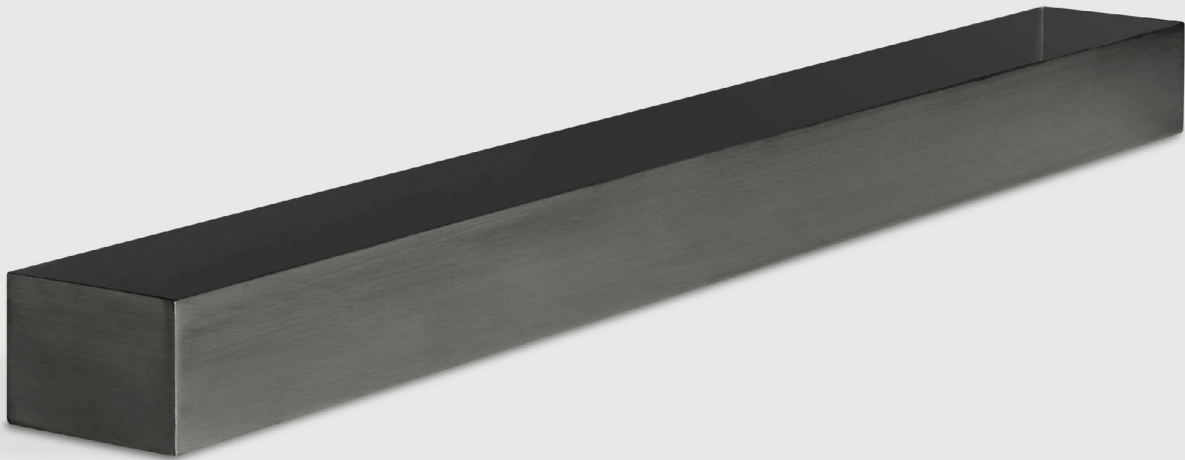

# Vessel Planter

Stainless  
Steel

Brass

Pewter

Breathe life into your space with the Vessel Planter, a modern solution to display flora, fruit, and whatever else strikes your fancy. This slender watertight planter features a long rectangular silhouette in three metal finishes – pewter, brass, or stainless steel. Add shine while you dine, or place it outdoors as a sleek home for your succulents.

# Vessel Planter

- Made from 16-gauge stainless steel.
- Pewter and brass finish are vacuum-plated onto steel.
- Brushed finish is durable and easy to maintain.
- Felt pads on bottom to protect tabletop surfaces.
- Suitable for use indoors or outdoors.