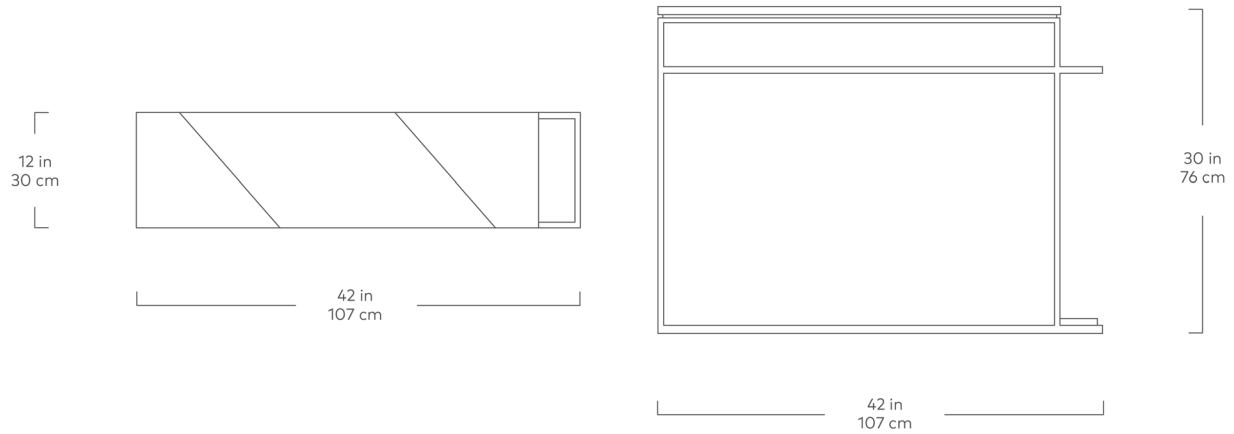

# Tobias Network Table

Walnut

The Tobias Network Table is a minimalist, geometric accent piece well suited for modern live/work spaces. Designed to be just the right height when using a laptop or tablet from your sofa or accent chair, this table is a mobile work surface that easily transitions back into a modern accent piece when your work is done. The rectangular top features a dynamic arrangement of walnut wood grain panels, which rest on a slim, solid steel base. A subtle reveal along the table edge creates the illusion of a floating top. Part of the Tobias Series, matching perfectly with the Tobias Square Coffee Table, Rectangle Coffee Table, End Table and Nesting Table.

# Tobias Network Table

- Top is constructed with an engineered wood core for strength and stability.
- Real-wood veneer top surface with water-based, clear coat finish.
- Bench-made, solid, steel base with durable, powder-coat finish.
- Bumpers on the bottom of base to protect hardwood floors.
- Wood is a natural material, with variations in grain pattern and colour that make each design unique.