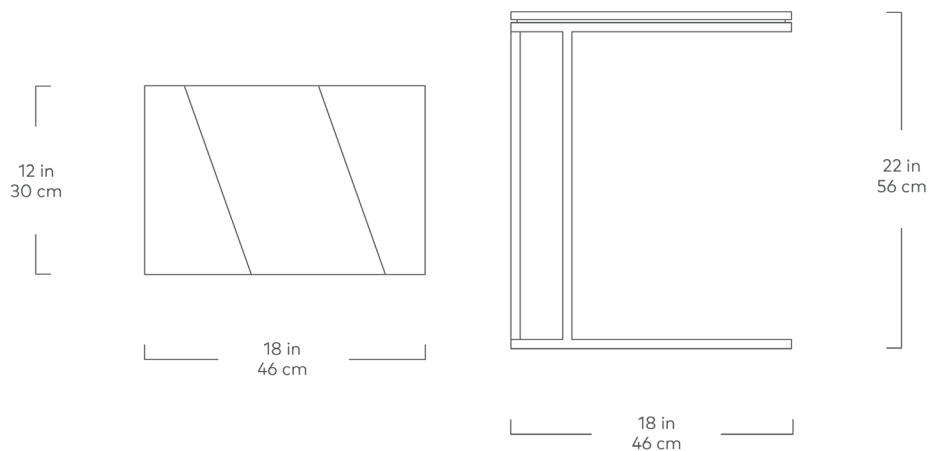

Tobias Nesting Table

- Top is constructed with an engineered wood core for strength and stability.
- Real-wood veneer top surface with water-based, clear coat finish.
- Bench-made, solid, steel base with durable, powder-coat finish.
- Bumpers on the bottom of base to protect hardwood floors.
- Wood is a natural material, with variations in grain pattern and colour that make each design unique.