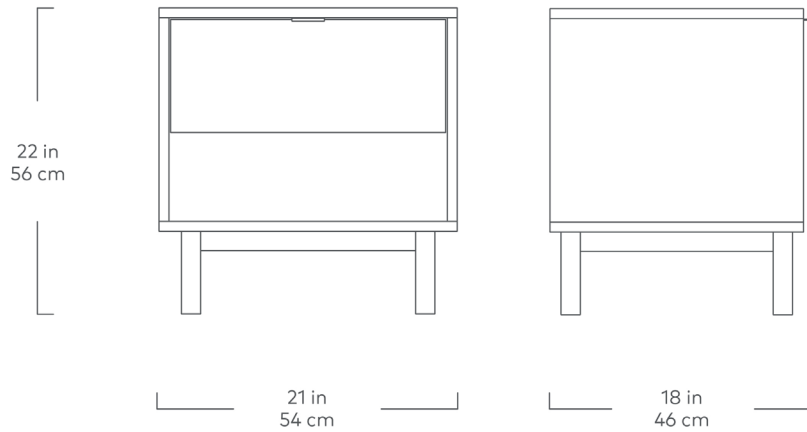

Belmont End Table

- Features a drawer with a black metal pull.
- For strength and stability, cabinet panels are constructed using an engineered wood core with real wood veneer.
- Clear coat finish.
- Recessed wood base is solid ash with a walnut finish.
- Plastic bumpers on all legs to protect hardwood floors.
- CARB (California Air Resources Board) Phase II compliant.
- Wood is a natural material, with variations in grain pattern and colour that make each design unique.