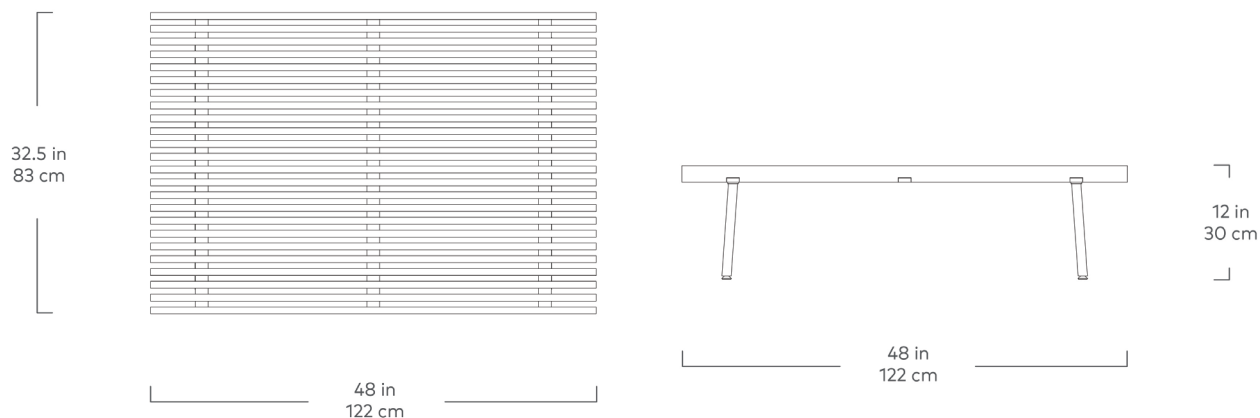

Transit Coffee Table

Black
Ash

Natural
Ash

With a low, wide profile, the Transit Coffee Table evokes a relaxed, grounded vibe that helps it blend seamlessly into any minimalist space. The surface, which creates a pleasing, elemental pattern, is constructed with solid wood pieces that are joined precisely in parallel to create a design that is both sturdy and lightweight. The legs are splayed slightly for stability and are made with powder-coated steel. Available in natural or black ash finish, nest it with other pieces from our Transit Series to create a playful arrangement, or let it make a modern statement all on its own. All wood is FSC®-Certified in support of responsible forest management.

Transit Coffee Table

- Not recommended for seating purposes.
- Solid Ash slats are FSC®-Certified in support of responsible forest management (FSC® 092551).
- Powder-coated, tubular steel legs.
- Non-marking leveler feet.
- Water-based, clear coat finish.
- Nests with Transit Bench and Transit End Table.
- Light assembly required.
- Wood is a natural material, with variations in grain pattern and colour that make each design unique.