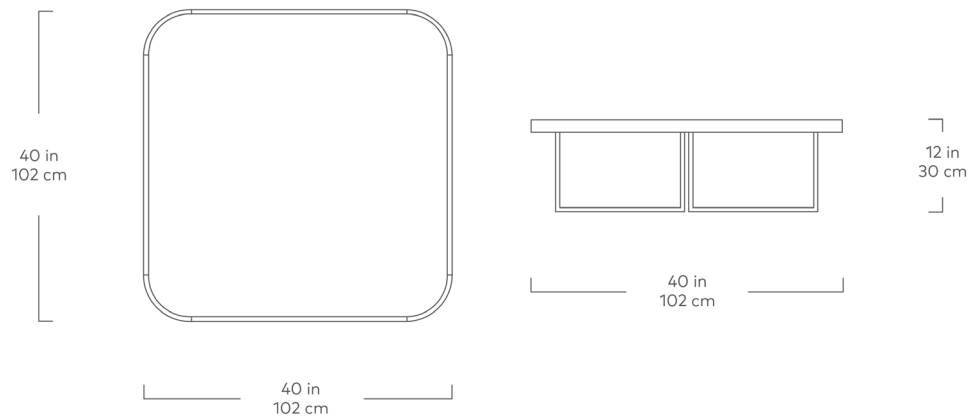

Porter Coffee Table - Square

Natural
Walnut

Black
Ash

The Square Porter Coffee Table offers an expansive, low-profile surface with refined, modern elements. It features a veneered wood top and a raised, solid wood edge detail with rounded corners. The eye-catching base features an architectural arrangement of two, powder-coated metal triangles. Part of the Porter Series, it is designed to nest with the Porter End Table.

Porter Coffee Table - Square

- Raised, solid ash or walnut rounded edge detail.
- Blonde and black colourways have wood edging that is FSC®-Certified in support of responsible forest management (FSC® 092551).
- For strength and stability, table surface is a plywood core with real wood veneer in ash or walnut.
- Water-based, clear coat finish.
- Matte black, powder-coated, solid tubular steel base.
- Bumpers on the bottom of base to protect hardwood floors.
- The Porter Series is constructed with a combination of solid wood and wood veneer components, each with its own distinct grain pattern and coloring. These variations make each design natural and unique.