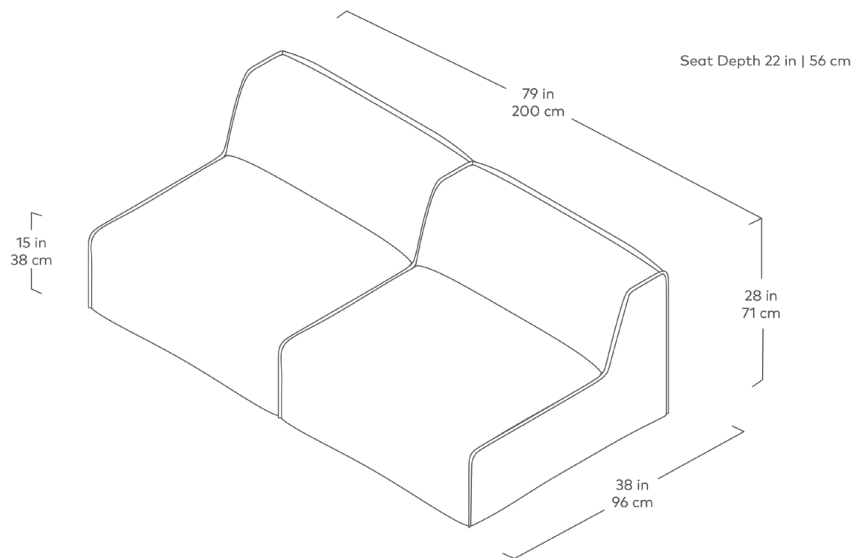

Nexus 2PC Sofa

- Seat and inside back of each component is upholstered in a quilted fabric, while the side panels are plain.
- Chunky, piped-edge details add to the relaxed feel.
- Cushions contain an eco-friendly, synthetic-down fill made from 543 recycled plastic water bottles.
- Wood block feet are FSC®-Certified Ash in a black stain.
- Plastic bumpers on all feet to prevent floor damage.
- Each component includes concealed connectors to securely join them to each other while in sectional or sofa configuration.
- 9 gauge No-Sag, injection-molded sinuous spring clip system.
- All joints have been stress tested.
- Manufactured to meet California TB117-213 fire safety standards without the use of flame retardant additives in the upholstery foam.
- Kiln-dried FSC®-Certified hardwood frame (FSC® 092551).