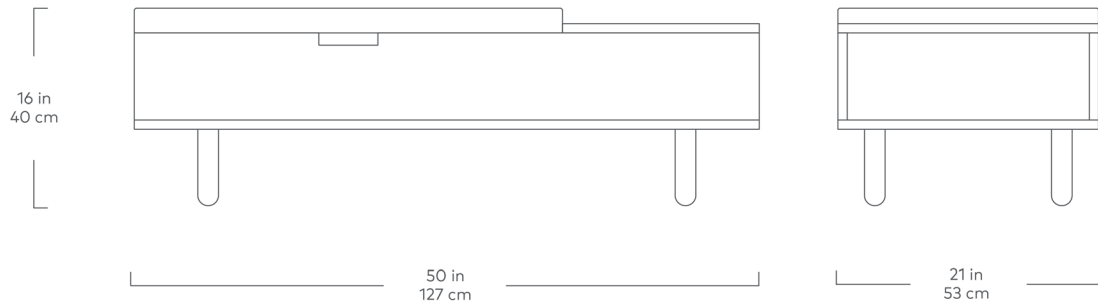

Mimico Storage Ottoman

- Protective, clear coat finish.
- Non-marking leveler feet can be adjusted for stability on uneven floor surfaces.
- CARB (California Air Resources Board) Phase II compliant. Clear coat finish on all dowels.
- Wood is a natural material, with variations in grain pattern and colour that make each design unique.