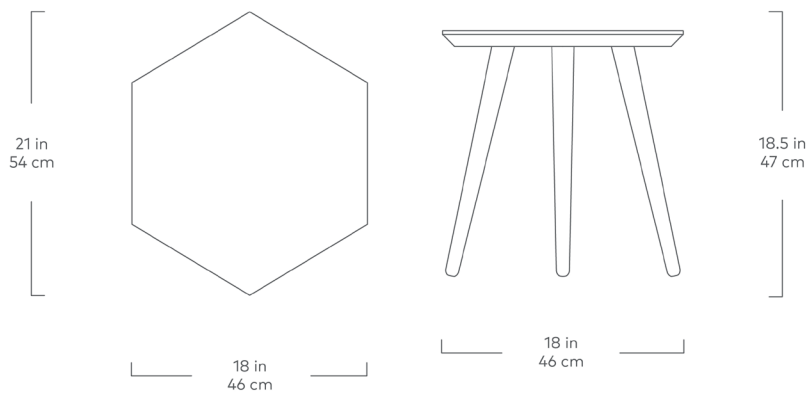

Metric End Table

- Crafted from solid Walnut or Ash.
- Protective clear coat finish.
- Nests with Metric Coffee Table (sold separately).
- Wood is a natural material, with variations in grain pattern and colour that make each design unique.