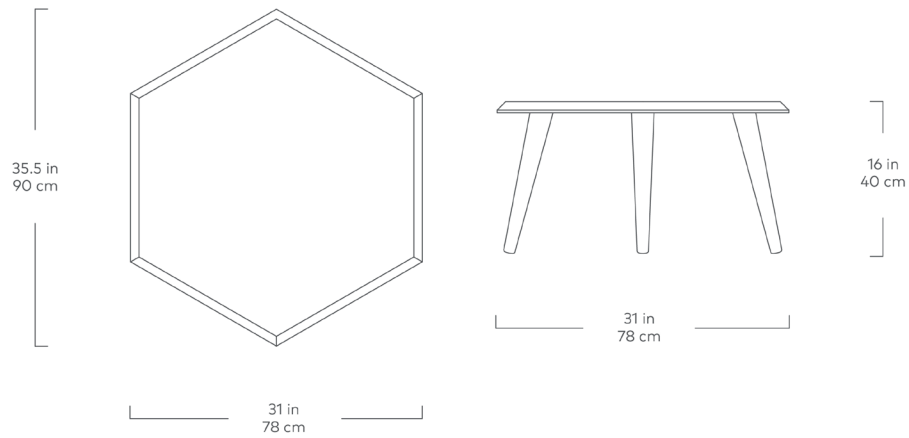

# Metric Coffee Table

Walnut

Natural  
Ash

The Metric Coffee Table is a minimalist, geometric accent, crafted with solid Walnut or Ash. The hexagonal top features a beveled edge and is designed to nest with the Metric End Table.

# Metric Coffee Table

- Crafted from solid Walnut or Ash.
- Protective clear coat finish.
- Nests with Metric End Table (sold separately).
- Wood is a natural material, with variations in grain pattern and colour that make each design unique.