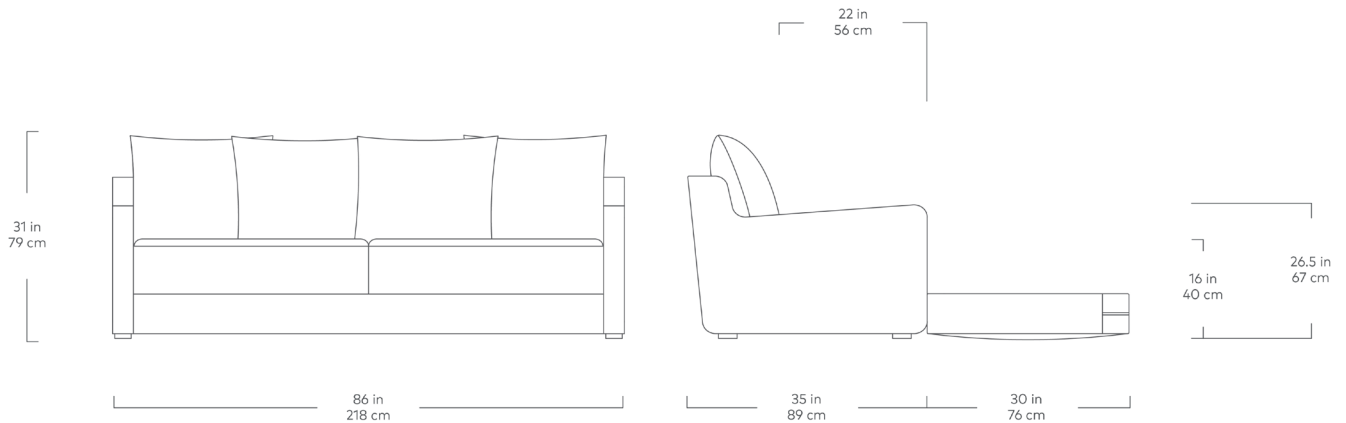

Flipside Sofabed

- Easy-pull fabric handles are hidden on inside of seat cushion to allow simple conversion between sofa and bed.
- Recommended for occasional use only.
- Back cushions use synthetic-down fill.
- Cushion fill is Dacron -wrapped for a structured look.
- Solid wood block feet are dark Wenge finish.
- Bumpers on the bottom of feet to protect hardwood floors.
- Manufactured to meet California TB117-2013 fire safety standards without the use of flame retardant additives in the upholstery foam.