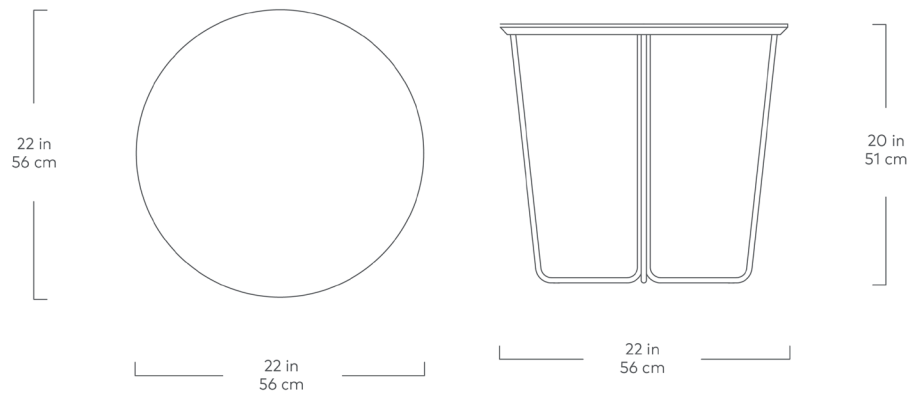

Array End Table

Black

White

The Array End Table features an elegant, geometric base that repeats around a central axis to create a contemporary accent design. The circular top has a beveled, exposed-ply edge and a durable, laminate surface. Designed to nest perfectly with the Array Coffee Table.

Array End Table

- Durable laminate top is precision cut on a CNC machine.
- Exposed plywood beveled edges on the table top.
- White or Black powder coated metal rod base is bent in a unique pattern.
- Plastic bumpers on base to prevent floor damage.
- Not recommended for seating purposes.
- Designed to nest perfectly with the Array Coffee Table.
- Wood is a natural material, with variations in grain pattern and colour that make each design unique.