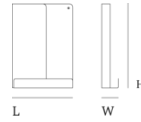

— Johan Van Hengel

<b>Designed by</b>	Johan Van Hengel
<b>About the Designer</b>	Johan Van Hengel is a Dutch designer, based in Rotterdam. With a technical background in industrial design, he worked on both consumer electronics and furniture before launching his own studio in 2013, focused on furniture, lighting and living accessories.
<b>Environment</b>	Indoor
<b>Country of Production</b>	China
<b>Preassembled</b>	Yes - Mount to wall.
<b>Description</b>	Imitating the look of folded paper yet shaped in metal, the Folded Shelves have a contemporary, functional character. The shelves come with two hooks and two bolts for mounting on the wall. The Folded Shelves are a modern and friendly way to add storage to any home or professional space.
<b>Material</b>	Acrylic powder coated bended 1,5 mm sheet of steel. Laser cut from metal sheets, these shelves go through a folding process. They are then lacquered with an acrylic powder coating.
<b>Cleaning &amp; Care</b>	Clean the Folded Shelves with a damp cloth. If necessary, only use a mild detergent or washing up liquid and not concentrated. Always wipe with a dry cloth afterwards. To minimize the risk of stains and marks, liquid, grease etc. should be removed straight away.

## Dimensions

### 29,5 x 40 cm / 11.5 x 15.75"

Length: 29,4 cm / 11.5"  
Height: 40 cm / 15.75"  
Width: 8 cm / 3.1"

### 51 x 22 cm / 20 x 8.75"

Length: 51 cm / 20"  
Height: 22 cm / 8.75"  
Width: 6,9 cm / 0.275"