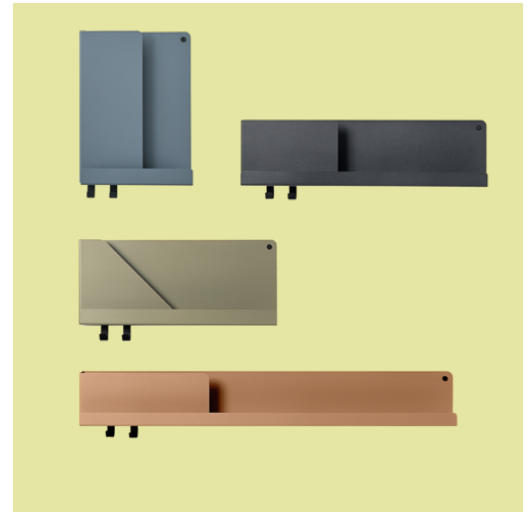

# Folded Shelves

“Inspired by the shadow-play of layers, Folded is based on a seemingly simple bending technique of a single sheet of metal to create pockets which hold and separate your items. Featuring a subtle bolt and hooks for hanging objects, it is a versatile wall mount that can be used in both a practical and a decorative manner - suitable for organizing anything from mail to books, perfumes or spices, or just displaying your favorite belongings, in the hallway, bathroom, bedroom or kitchen.”

— Johan Van Hengel

<b>Designed by</b>	Johan Van Hengel
<b>About the Designer</b>	Johan Van Hengel is a Dutch designer, based in Rotterdam. With a technical background in industrial design, he worked on both consumer electronics and furniture before launching his own studio in 2013, focused on furniture, lighting and living accessories.
<b>Environment</b>	Indoor
<b>Country of Production</b>	China
<b>Preassembled</b>	Yes - Mount to wall.
<b>Description</b>	Imitating the look of folded paper yet shaped in metal, the Folded Shelves have a contemporary, functional character. The shelves come with two hooks and two bolts for mounting on the wall. The Folded Shelves are a modern and friendly way to add storage to any home or professional space.
<b>Material</b>	Acrylic powder coated bended 1,5 mm sheet of steel. Laser cut from metal sheets, these shelves go through a folding process. They are then lacquered with an acrylic powder coating.
<b>Cleaning &amp; Care</b>	Clean the Folded Shelves with a damp cloth. If necessary, only use a mild detergent or washing up liquid and not concentrated. Always wipe with a dry cloth afterwards. To minimize the risk of stains and marks, liquid, grease etc. should be removed straight away.

### 29,5 x 40 cm / 11.5 x 15.75"

Length: 29,4 cm / 11.5"  
Height: 40 cm / 15.75"  
Width: 8 cm / 3.1"

### 63 x 16,5 cm / 24.75 x 6.5"

Length: 63 cm / 24.75"  
Height: 16,5 cm / 6.5"  
Width: 12,4 cm / 4.75"