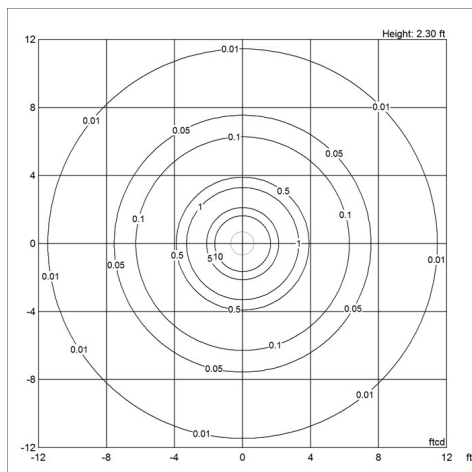

Sizes and weight

Width x Height x Length (in.) | 16.6 x 29.3 x 16.6 Max 2.5 lbs

Compliance

cULus, Dry location.

Light source

1x8W 1/50W/PAR16 GU10 US

Information

Electrical:
 System Wattage: 8W
 LED Wattage: 7 W
 Delivered lumens: 341 - 487
 Efficacy: 42.6 lm/W - 60.9 lm/W
 Certifications:
 cULus, Dry Location
 Protection class IP20
 Controllability: Phase dimming
 Actual performance dependent upon screw-base lamp used.

Light distribution diagrams

Cartesian

Isolux

Polar

Spare parts & accessories

Product	Variant number
Canopy White 2-part tophat ®	5749329034
Canopy Black 2-part tophat®	5749329021
Small canopy, white	S0771
Small canopy, black	10000018378
Enigma Ø120 white w/bush.	5741086786
Enigma Ø210 white	5741086799
Enigma Ø310 white	5741086809
Enigma Ø422 white	5741086812
Enigma Ø545 white	5741087099
Enigma Ø120 black w/bush.	5741088878
Enigma Ø210 black	5741088881
Enigma Ø310 black	5741088894
Enigma Ø422 black	5741088904
Enigma Ø545 black	5741088917
Enigma Ø680 black	5741088920
Enigma Ø825 black	5741088933
Enigma Ø680 white	5741088946
Enigma Ø825 white	5741088959
Enigma Ø825 susp 37M cable w/LED black US	5741918870