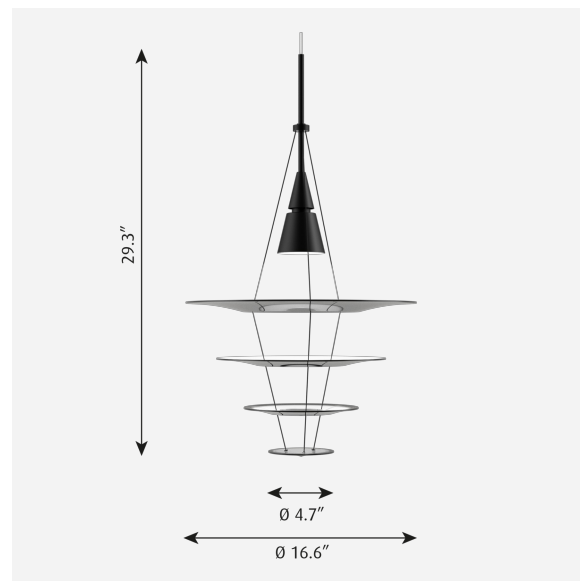

Mounting

Canopy: White. Cord type: 3-conductor, 18 AWG white PVC power cord. Cord length: 12'.

Finish

Brushed aluminum, clear coated or black wet painted. Shades: White or black acrylic.

Materials

Cone and pendant tube: Lacquered or wet painted brushed aluminum. Wire: Stainless steel. Shades: Acrylic.

Sizes and weight

Width x Height x Length (in.) | 16.6 x 29.3 x 16.6 Max 2.5 lbs

Compliance

cULus, Dry location.

Light source

1x8W 1/50W/PAR16 GU10 US

Information

Electrical:
 System Wattage: 8W
 LED Wattage: 7 W
 Delivered lumens: 341 - 487
 Efficacy: 42.6 lm/W - 60.9 lm/W
 Certifications:
 cULus, Dry Location
 Protection class IP20
 Controllability: Phase dimming
 Actual performance dependent upon screw-base lamp used.