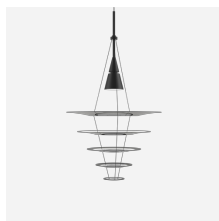

ENIGMA 425

The fixture emits glare-free, soft, comfortable downward light. The shade design ensures even illumination of the surface. The matte upper surface diffuses the light, while the shiny lower surface ensures optimal reflection.

Mounting

Canopy: White. Cord type: 3-conductor, 18 AWG white PVC power cord. Cord length: 12'.

Finish

Brushed aluminum, clear coated or black wet painted. Shades: White or black acrylic.

Materials

Cone and pendant tube: Lacquered or wet painted brushed aluminum. Wire: Stainless steel. Shades: Acrylic.

Related products

Enigma 825

Enigma 545

Product variants

Color	Cable type	Light source	Voltage frequency
● Black	Black cord	1x8W 1/50W/PAR16 GU10 US	120V
● Br alu	White cord		

Product description

Enigma pendants incorporate a top mounted light source projecting light downward through a series of thin acrylic slightly contoured rings that appear to be floating, providing a transparent and light expression. The shades are carefully designed and positioned to prevent direct view of the light source while providing ample light distribution.

Light description

The fixture emits glare-free, soft, comfortable downward light. The shade design ensures even illumination of the surfaces. The matte upper surfaces of the rings diffuse the light, while the glossy lower surfaces provide optimal reflection.