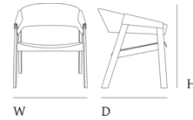

Cover Lounge Chair

Dimensions

Height:	70,7 cm / 27.8"
Width:	66,3 cm / 26.1"
Depth:	61,2 cm / 24.1"
Seat Height:	38,1 cm / 15"