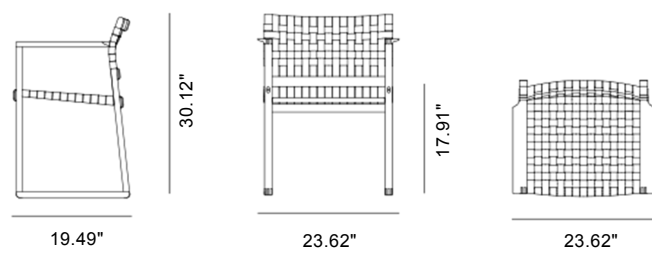

WEBBING, WICKER & CANVAS

WOOD