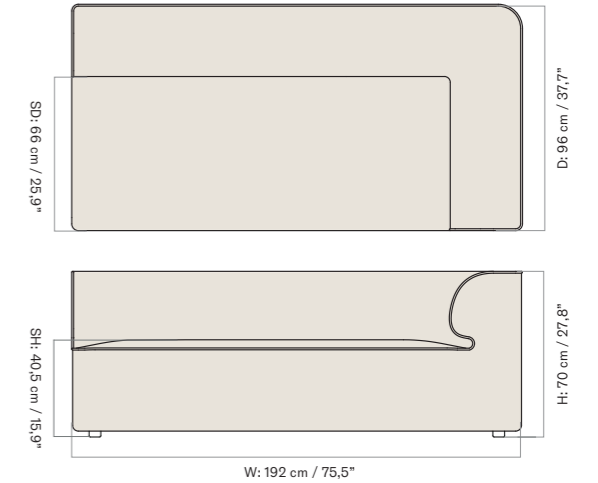

Eave Modular Sofa 96, Corner, Right

Eave Modular Sofa 96, Corner 144, Left

Eave Modular Sofa 96, Corner 144, Right

Eave Modular Sofa 96, Corner 192, Left

Eave Modular Sofa 96, Corner 192, Right

EAVE MODULAR SOFA, 96
Designed by *Norm Architects*

Eave Modular Sofa 96, Open End 144, Left

Eave Modular Sofa 96, Open End 144, Right

Eave Modular Sofa 96, Chaise Longue, Left

Eave Modular Sofa 96, Chaise Longue, Right

EAVE SEAMLINER MODULAR SOFA, 86
 Designed by *Norm Architects*

2 Seater, Configuration 1

W: 192 cm / 75,4"

1 × CORNER, 96, LEFT
1 × CORNER, 96, RIGHT

3 Seater, Configuration 2

W: 267 cm / 104,4"

1 × CORNER, 96, LEFT
1 × OPEN SECTION, 96
1 × CORNER, 96, RIGHT

Configuration 3

Configuration 10

W: 315 cm / 123,3"

1 × CHAISE LONGUE 144, 96, LEFT
1 × OPEN SECTION, 96
1 × OPEN END 144, 96, RIGHT

Configuration 11

W: 267 cm / 104,4"

1 × CORNER, 96, LEFT
1 × OPEN SECTION, 96
1 × CHAISE LONGUE 144, 96, RIGHT