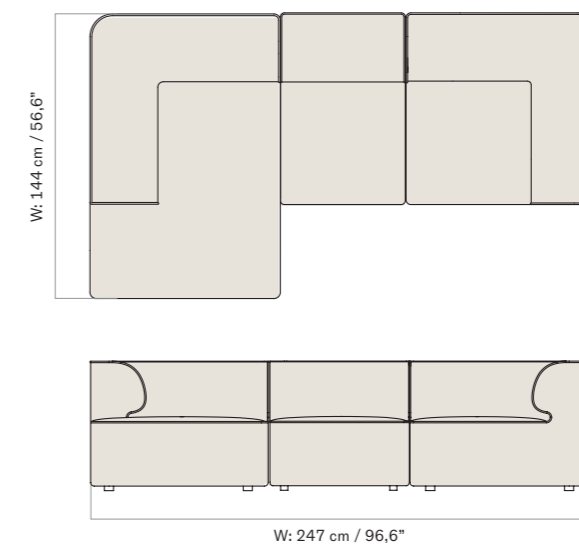

EAVE MODULAR SOFA, 86
CONFIGURATIONS

Configuration 9

1 × OPEN END 129, 86, LEFT
1 × OPEN SECTION, 86
1 × CHAISE LONGUE 129, 86, RIGHT

Configuration 10

1 × CHAISE LONGUE 129, 86, LEFT
1 × OPEN SECTION, 86
1 × OPEN END 129, 86, RIGHT

Configuration 11

1 × CORNER, 86, LEFT
1 × OPEN SECTION, 86
1 × CHAISE LONGUE 129, 86, RIGHT

Configuration 12

1 × CHAISE LONGUE 129, 86, LEFT
1 × OPEN SECTION, 86
1 × CORNER, 86, RIGHT

EAVE MODULAR SOFA, 96
CONFIGURATIONS

2 Seater, Configuration 1

W: 192 cm / 75,4"

1 × CORNER, 96, LEFT
1 × CORNER, 96, RIGHT

3 Seater, Configuration 2

W: 267 cm / 104,4"

1 × CORNER, 96, LEFT
1 × OPEN SECTION, 96
1 × CORNER, 96, RIGHT

Configuration 3

W: 288 cm / 113,2"

1 × CORNER 144, 96, LEFT
1 × OPEN END 144, 96, RIGHT

Configuration 4

W: 288 cm / 113,2"

1 × OPEN END 144, 96, LEFT
1 × CORNER 144, 96, RIGHT

Configuration 5

W: 240 cm / 94,3"

1 × CORNER 144, 96, LEFT
1 × CHAISE LONGUE 144, 96, RIGHT