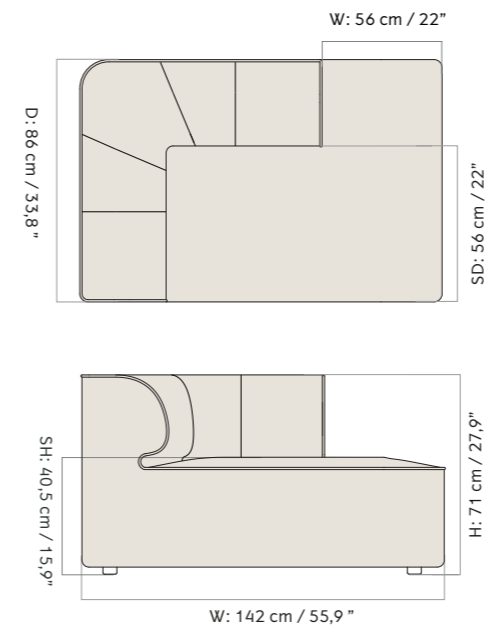

Eave Seamline Modular Sofa 86, Chaise Longue 142