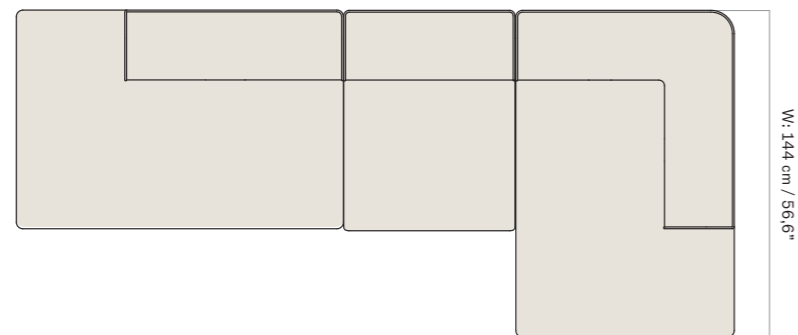

EAVE MODULAR SOFA, 96
CONFIGURATIONS

Configuration 9

W: 315 cm / 123,3"

1 × OPEN END 144, 96, LEFT
1 × OPEN SECTION, 96
1 × CHAISE LONGUE 144, 96, RIGHT