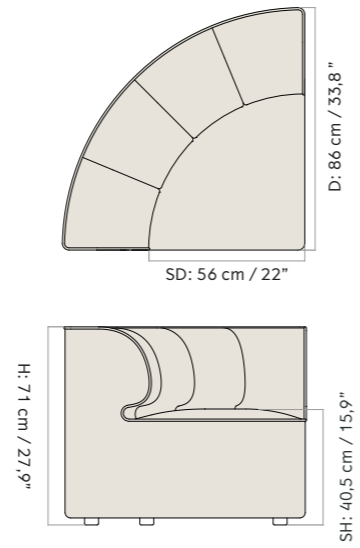

Eave Seamline Modular Sofa 86, Concave Corner