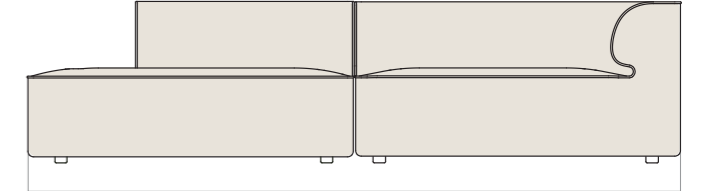

Configuration 11

1 × CORNER, 86, LEFT
1 × OPEN SECTION, 86
1 × CHAISE LONGUE 129, 86, RIGHT

Configuration 12

1 × CHAISE LONGUE 129, 86, LEFT
1 × OPEN SECTION, 86
1 × CORNER, 86, RIGHT

EAVE MODULAR SOFA, 96
CONFIGURATIONS

2 Seater, Configuration 1

W: 192 cm / 75,4"

1 × CORNER, 96, LEFT
1 × CORNER, 96, RIGHT

3 Seater, Configuration 2

W: 267 cm / 104,4"

1 × CORNER, 96, LEFT
1 × OPEN SECTION, 96
1 × CORNER, 96, RIGHT

Configuration 3

W: 288 cm / 113,2"

1 × CORNER 144, 96, LEFT
1 × OPEN END 144, 96, RIGHT

Configuration 4

W: 288 cm / 113,2"

1 × OPEN END 144, 96, LEFT
1 × CORNER 144, 96, RIGHT

Configuration 5

W: 240 cm / 94,3"

1 × CORNER 144, 96, LEFT
1 × CHAISE LONGUE 144, 96, RIGHT