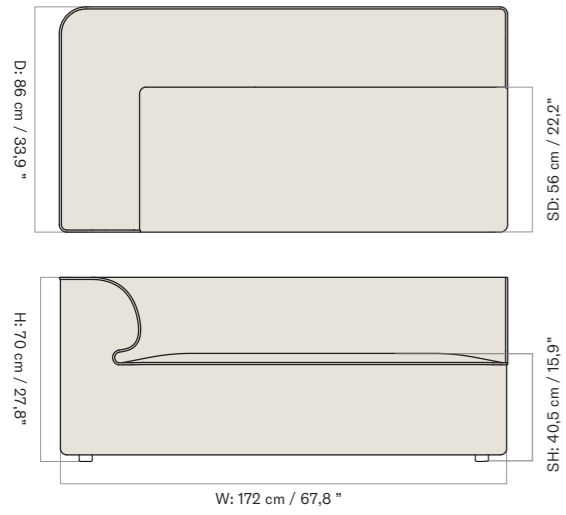

EAVE MODULAR SOFA, 86
Designed by *Norm Architects*

Eave Modular Sofa 86, Corner 172, Left