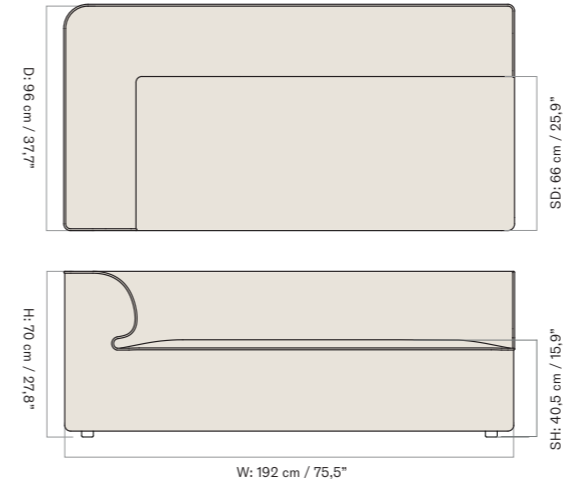

Eave Modular Sofa 96, Corner, Right

Eave Modular Sofa 96, Corner 144, Left

Eave Modular Sofa 96, Corner 144, Right

Eave Modular Sofa 96, Corner 192, Left

Eave Modular Sofa 96, Corner 192, Right

EAVE MODULAR SOFA, 96
Designed by *Norm Architects*

Eave Modular Sofa 96, Open End 144, Left

Eave Modular Sofa 96, Open End 144, Right

Eave Modular Sofa 96, Chaise Longue, Left

Eave Modular Sofa 96, Chaise Longue, Right

EAVE SEAMLINER MODULAR SOFA, 86
 Designed by *Norm Architects*

2 Seater, Configuration 1

W: 192 cm / 75,4"

1 × CORNER, 96, LEFT
1 × CORNER, 96, RIGHT

3 Seater, Configuration 2

W: 267 cm / 104,4"

1 × CORNER, 96, LEFT
1 × OPEN SECTION, 96
1 × CORNER, 96, RIGHT

Configuration 3

Configuration 10

W: 315 cm / 123,3"

1 × CHAISE LONGUE 144, 96, LEFT
1 × OPEN SECTION, 96
1 × OPEN END 144, 96, RIGHT

Configuration 11

W: 267 cm / 104,4"

1 × CORNER, 96, LEFT
1 × OPEN SECTION, 96
1 × CHAISE LONGUE 144, 96, RIGHT