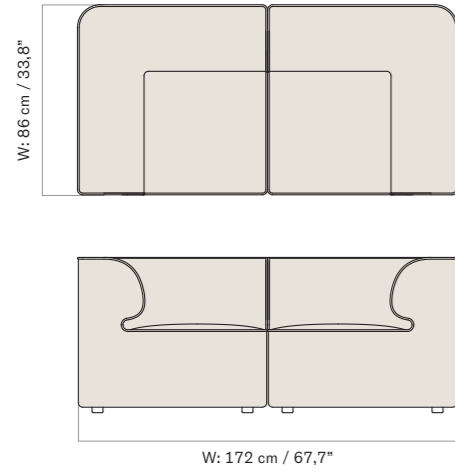

EAVE MODULAR SOFA, 86
CONFIGURATIONS

2 Seater, Configuration 1

1 × CORNER, 86, LEFT
1 × CORNER, 86, RIGHT