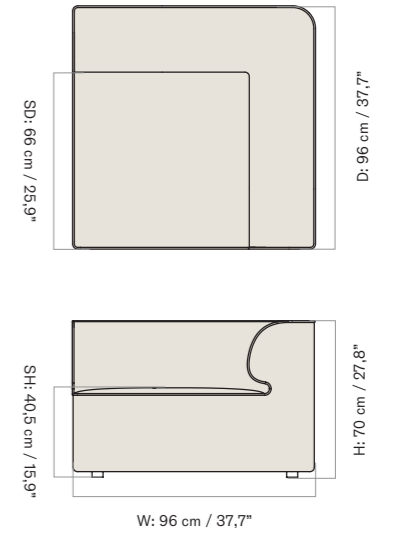

Eave Modular Sofa 96, Corner, Right