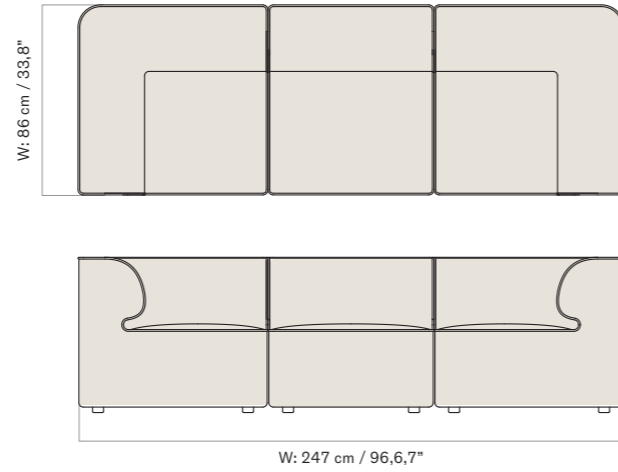

EAVE MODULAR SOFA, 86
CONFIGURATIONS

2 Seater, Configuration 1

1 × CORNER, 86, LEFT
1 × CORNER, 86, RIGHT

3 Seater, Configuration 2

1 × CORNER, 86, LEFT
1 × OPEN SECTION, 86
1 × CORNER, 86, RIGHT

Configuration 3

2 Seater, Configuration 1

W: 192 cm / 75,4"

1 × CORNER, 96, LEFT
1 × CORNER, 96, RIGHT

3 Seater, Configuration 2

W: 267 cm / 104,4"

1 × CORNER, 96, LEFT
1 × OPEN SECTION, 96
1 × CORNER, 96, RIGHT

Configuration 3