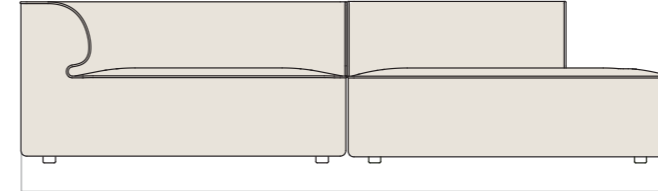

Configuration 11

1 × CORNER, 86, LEFT
1 × OPEN SECTION, 86
1 × CHAISE LONGUE 129, 86, RIGHT

Configuration 12

1 × CHAISE LONGUE 129, 86, LEFT
1 × OPEN SECTION, 86
1 × CORNER, 86, RIGHT

EAVE MODULAR SOFA, 96
CONFIGURATIONS

2 Seater, Configuration 1

W: 192 cm / 75,4"

1 × CORNER, 96, LEFT
1 × CORNER, 96, RIGHT

3 Seater, Configuration 2

W: 267 cm / 104,4"

1 × CORNER, 96, LEFT
1 × OPEN SECTION, 96
1 × CORNER, 96, RIGHT

Configuration 3

W: 288 cm / 113,2"

1 × CORNER 144, 96, LEFT
1 × OPEN END 144, 96, RIGHT

Configuration 4

W: 288 cm / 113,2"

1 × OPEN END 144, 96, LEFT
1 × CORNER 144, 96, RIGHT

Configuration 5

W: 240 cm / 94,3"

1 × CORNER 144, 96, LEFT
1 × CHAISE LONGUE 144, 96, RIGHT