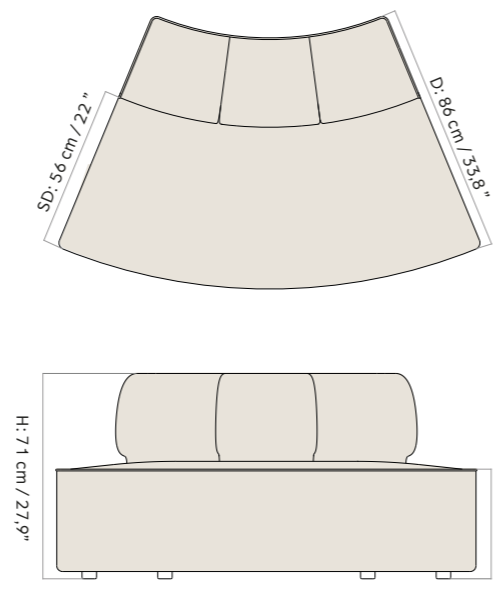

Eave Seamline Modular Sofa 86, Convex Open Module