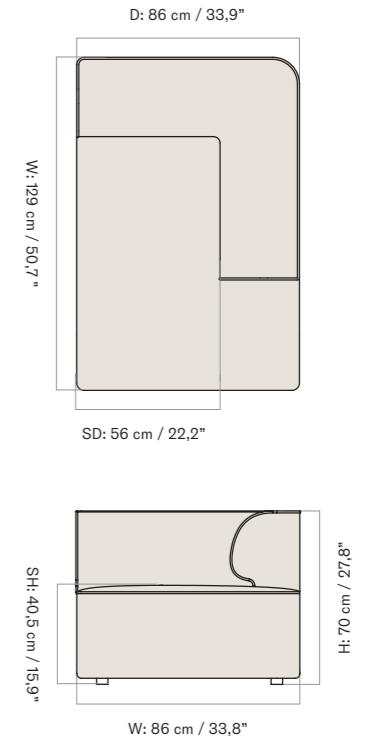

EAVE MODULAR SOFA, 86
Designed by *Norm Architects*

Eave Modular Sofa 86, Corner 172, Left

Eave Modular Sofa 86, Corner 172, Right

Eave Modular Sofa 86, Chaise Longue, Left

Eave Modular Sofa 86, Chaise Longue, Right

2 Seater, Configuration 1

W: 192 cm / 75,4"

1 × CORNER, 96, LEFT
1 × CORNER, 96, RIGHT

3 Seater, Configuration 2

W: 267 cm / 104,4"

1 × CORNER, 96, LEFT
1 × OPEN SECTION, 96
1 × CORNER, 96, RIGHT

Configuration 3

W: 288 cm / 113,2"

1 × CORNER 144, 96, LEFT
1 × OPEN END 144, 96, RIGHT

Configuration 4

W: 288 cm / 113,2"

1 × OPEN END 144, 96, LEFT
1 × CORNER 144, 96, RIGHT

Configuration 5

W: 240 cm / 94,3"

1 × CORNER 144, 96, LEFT
1 × CHAISE LONGUE 144, 96, RIGHT

Configuration 10

W: 315 cm / 123,3"

1 × CHAISE LONGUE 144, 96, LEFT
1 × OPEN SECTION, 96
1 × OPEN END 144, 96, RIGHT

Configuration 11

W: 267 cm / 104,4"

1 × CORNER, 96, LEFT
1 × OPEN SECTION, 96
1 × CHAISE LONGUE 144, 96, RIGHT