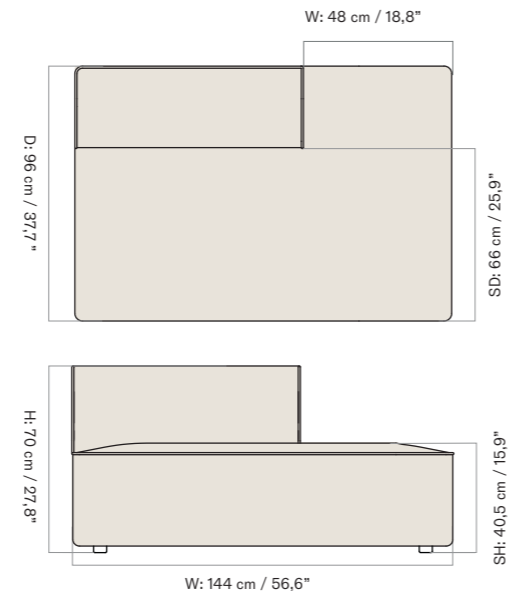

Eave Modular Sofa 96, Open End 144, Right