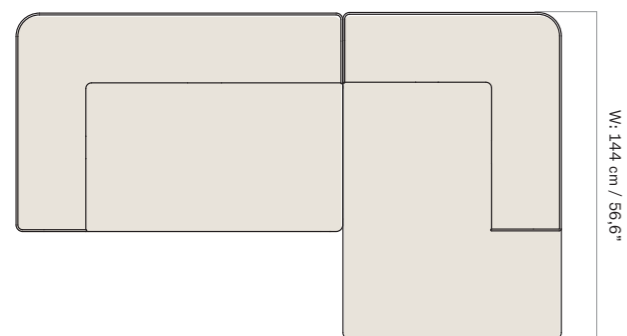

2 Seater, Configuration 1

W: 192 cm / 75,4"

1 × CORNER, 96, LEFT
1 × CORNER, 96, RIGHT

3 Seater, Configuration 2

W: 267 cm / 104,4"

1 × CORNER, 96, LEFT
1 × OPEN SECTION, 96
1 × CORNER, 96, RIGHT

Configuration 3

W: 288 cm / 113,2"

1 × CORNER 144, 96, LEFT
1 × OPEN END 144, 96, RIGHT

Configuration 4

W: 288 cm / 113,2"

1 × OPEN END 144, 96, LEFT
1 × CORNER 144, 96, RIGHT

Configuration 5

W: 240 cm / 94,3"

1 × CORNER 144, 96, LEFT
1 × CHAISE LONGUE 144, 96, RIGHT