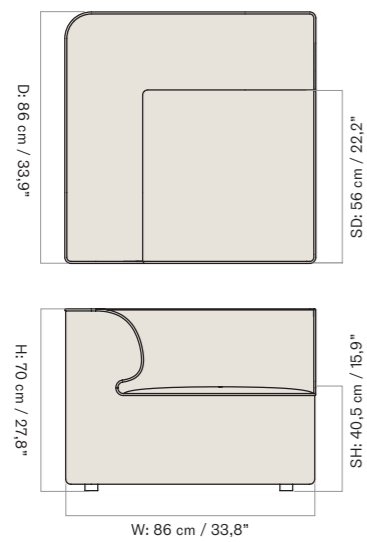

Eave Modular Sofa 75, Pouf

Eave Modular Sofa 86, Pouf

Eave Modular Sofa 86, Open Section

Eave Modular Sofa 86, Corner, Left

Eave Modular Sofa 86, Corner, Right

Eave Modular Sofa 86, Corner 129, Left

Eave Modular Sofa 86, Corner 129, Right

2 Seater, Configuration 1

W: 192 cm / 75,4"

1 × CORNER, 96, LEFT
1 × CORNER, 96, RIGHT

3 Seater, Configuration 2

W: 267 cm / 104,4"

1 × CORNER, 96, LEFT
1 × OPEN SECTION, 96
1 × CORNER, 96, RIGHT

Configuration 3

W: 288 cm / 113,2"

1 × CORNER 144, 96, LEFT
1 × OPEN END 144, 96, RIGHT

Configuration 4

W: 288 cm / 113,2"

1 × OPEN END 144, 96, LEFT
1 × CORNER 144, 96, RIGHT

Configuration 5

W: 240 cm / 94,3"

1 × CORNER 144, 96, LEFT
1 × CHAISE LONGUE 144, 96, RIGHT

Configuration 10

W: 315 cm / 123,3"

1 × CHAISE LONGUE 144, 96, LEFT
1 × OPEN SECTION, 96
1 × OPEN END 144, 96, RIGHT

Configuration 11

W: 267 cm / 104,4"

1 × CORNER, 96, LEFT
1 × OPEN SECTION, 96
1 × CHAISE LONGUE 144, 96, RIGHT