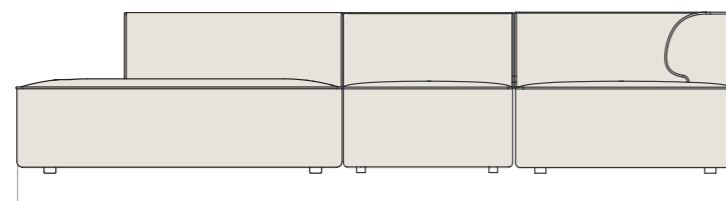

EAVE MODULAR SOFA, 96
CONFIGURATIONS

Configuration 9

W: 315 cm / 123,3"

1 × OPEN END 144, 96, LEFT
1 × OPEN SECTION, 96
1 × CHAISE LONGUE 144, 96, RIGHT