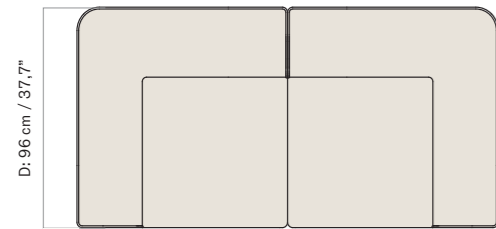

EAVE MODULAR SOFA, 86
CONFIGURATIONS

Configuration 9

1 × OPEN END 129, 86, LEFT
1 × OPEN SECTION, 86
1 × CHAISE LONGUE 129, 86, RIGHT

Configuration 10

1 × CHAISE LONGUE 129, 86, LEFT
1 × OPEN SECTION, 86
1 × OPEN END 129, 86, RIGHT

Configuration 11

1 × CORNER, 86, LEFT
1 × OPEN SECTION, 86
1 × CHAISE LONGUE 129, 86, RIGHT

Configuration 12

1 × CHAISE LONGUE 129, 86, LEFT
1 × OPEN SECTION, 86
1 × CORNER, 86, RIGHT

EAVE MODULAR SOFA, 96
CONFIGURATIONS

2 Seater, Configuration 1

W: 192 cm / 75,4"

1 × CORNER, 96, LEFT
1 × CORNER, 96, RIGHT

3 Seater, Configuration 2

W: 267 cm / 104,4"

1 × CORNER, 96, LEFT
1 × OPEN SECTION, 96
1 × CORNER, 96, RIGHT

Configuration 3

W: 288 cm / 113,2"

1 × CORNER 144, 96, LEFT
1 × OPEN END 144, 96, RIGHT

Configuration 4

W: 288 cm / 113,2"

1 × OPEN END 144, 96, LEFT
1 × CORNER 144, 96, RIGHT

Configuration 5

W: 240 cm / 94,3"

1 × CORNER 144, 96, LEFT
1 × CHAISE LONGUE 144, 96, RIGHT