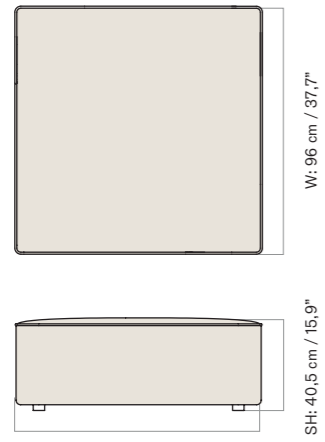

Eave Modular Sofa 86, Open End, Left

Eave Modular Sofa 86, Open End, Right

EAVE MODULAR SOFA, 96
Designed by *Norm Architects*

Eave Modular Sofa 96, Pouf

Eave Modular Sofa 96, Open Section

Eave Modular Sofa 96, Corner, Left

2 Seater, Configuration 1

W: 192 cm / 75,4"

1 × CORNER, 96, LEFT
1 × CORNER, 96, RIGHT

3 Seater, Configuration 2

W: 267 cm / 104,4"

1 × CORNER, 96, LEFT
1 × OPEN SECTION, 96
1 × CORNER, 96, RIGHT

Configuration 3