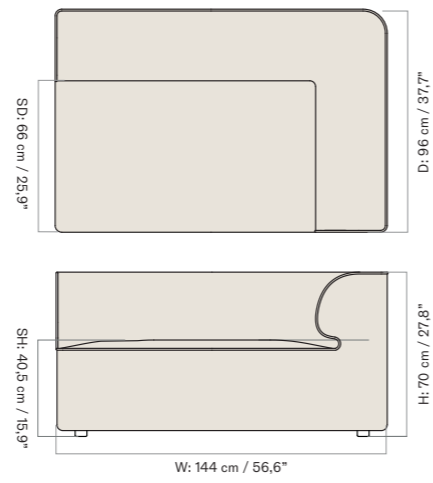

Eave Modular Sofa 96, Corner 144, Right