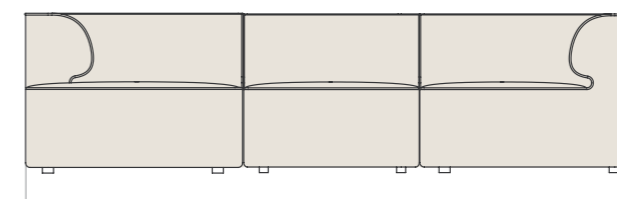

Configuration 10

W: 315 cm / 123,3"

1 × CHAISE LONGUE 144, 96, LEFT
1 × OPEN SECTION, 96
1 × OPEN END 144, 96, RIGHT

Configuration 11

W: 267 cm / 104,4"

1 × CORNER, 96, LEFT
1 × OPEN SECTION, 96
1 × CHAISE LONGUE 144, 96, RIGHT

Configuration 12

W: 267 cm / 104,4"

1 × CHAISE LONGUE 144, 96, LEFT
1 × OPEN SECTION, 96
1 × CORNER, 96, RIGHT

EAVE SEAMLINE MODULAR SOFA, 86
CONFIGURATIONS

Configuration 1

2 × CONCAVE CORNER
1 × OPEN SECTION 172