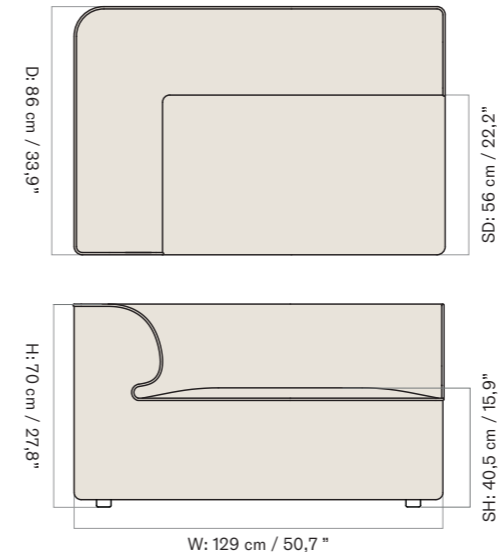

Eave Modular Sofa 75, Pouf

Eave Modular Sofa 86, Pouf

Eave Modular Sofa 86, Open Section

Eave Modular Sofa 86, Corner, Left

Eave Modular Sofa 86, Corner, Right

Eave Modular Sofa 86, Corner 129, Left

Eave Modular Sofa 86, Corner 129, Right

2 Seater, Configuration 1

W: 192 cm / 75,4"

1 × CORNER, 96, LEFT
1 × CORNER, 96, RIGHT

3 Seater, Configuration 2

W: 267 cm / 104,4"

1 × CORNER, 96, LEFT
1 × OPEN SECTION, 96
1 × CORNER, 96, RIGHT

Configuration 3

W: 288 cm / 113,2"

1 × CORNER 144, 96, LEFT
1 × OPEN END 144, 96, RIGHT

Configuration 4

W: 288 cm / 113,2"

1 × OPEN END 144, 96, LEFT
1 × CORNER 144, 96, RIGHT

Configuration 5

W: 240 cm / 94,3"

1 × CORNER 144, 96, LEFT
1 × CHAISE LONGUE 144, 96, RIGHT

Configuration 10

W: 315 cm / 123,3"

1 × CHAISE LONGUE 144, 96, LEFT
1 × OPEN SECTION, 96
1 × OPEN END 144, 96, RIGHT

Configuration 11

W: 267 cm / 104,4"

1 × CORNER, 96, LEFT
1 × OPEN SECTION, 96
1 × CHAISE LONGUE 144, 96, RIGHT