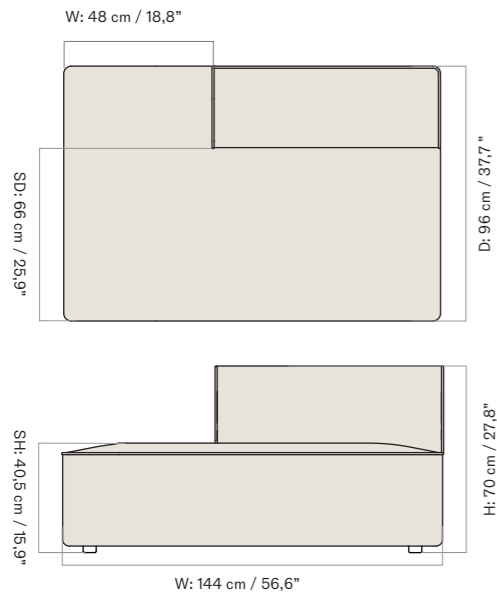

EAVE MODULAR SOFA, 96
Designed by *Norm Architects*

Eave Modular Sofa 96, Open End 144, Left