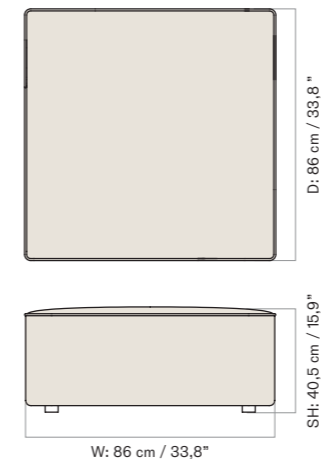

EAVE MODULAR SOFA, 86
Designed by *Norm Architects*

Eave Modular Sofa 75, Pouf

Eave Modular Sofa 86, Pouf