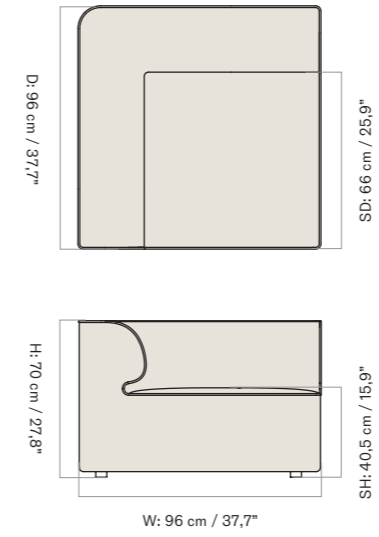

Eave Modular Sofa 96, Corner, Left