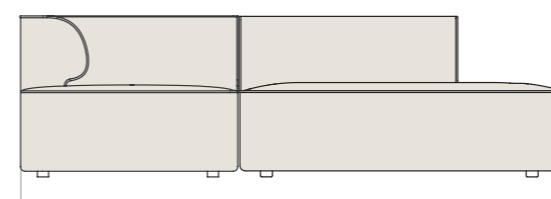

Configuration 7

W: 240 cm / 94,3"

1 × CHAISE LONGUE 144, 96, LEFT
1 × OPEN END 144, 96, RIGHT