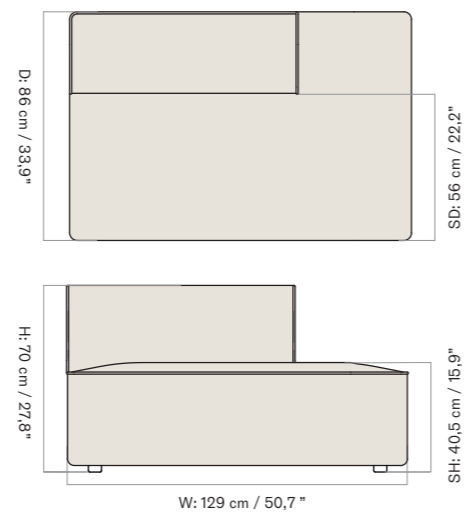

Eave Modular Sofa 86, Open End, Right