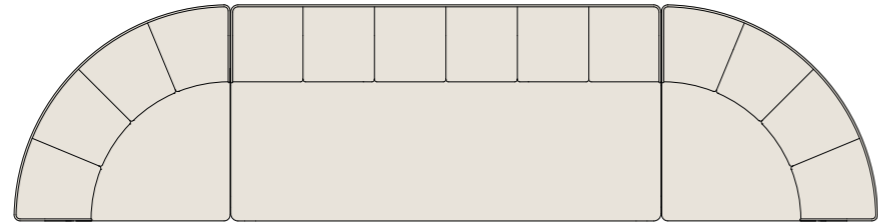

Configuration 10

W: 315 cm / 123,3"

1 × CHAISE LONGUE 144, 96, LEFT
1 × OPEN SECTION, 96
1 × OPEN END 144, 96, RIGHT

Configuration 11

W: 267 cm / 104,4"

1 × CORNER, 96, LEFT
1 × OPEN SECTION, 96
1 × CHAISE LONGUE 144, 96, RIGHT

Configuration 12

W: 267 cm / 104,4"

1 × CHAISE LONGUE 144, 96, LEFT
1 × OPEN SECTION, 96
1 × CORNER, 96, RIGHT

EAVE SEAMLINE MODULAR SOFA, 86
CONFIGURATIONS

Configuration 1

2 × CONCAVE CORNER
1 × OPEN SECTION 172

Configuration 2

2 × CONCAVE CORNER
1 × OPEN SECTION 172
2 × OPEN SECTION