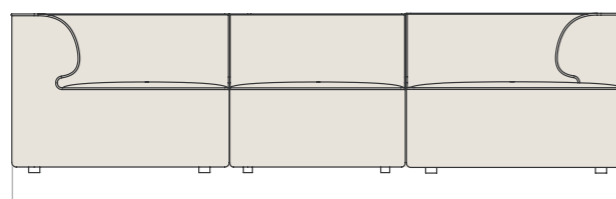

Configuration 11

W: 267 cm / 104,4"

1 × CORNER, 96, LEFT
1 × OPEN SECTION, 96
1 × CHAISE LONGUE 144, 96, RIGHT