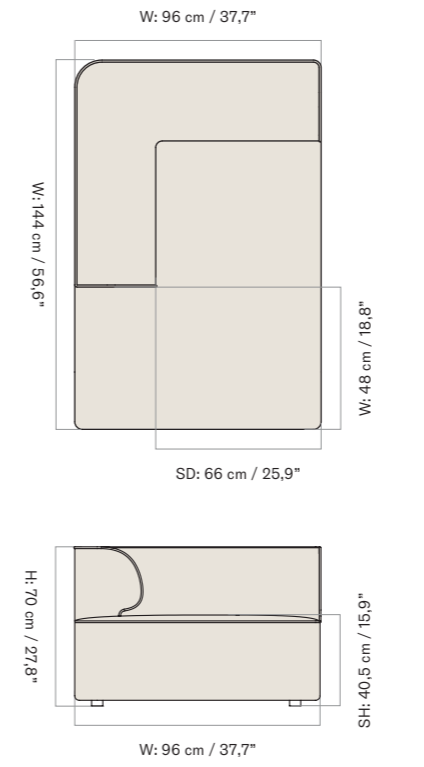

Eave Modular Sofa 96, Chaise Longue, Left