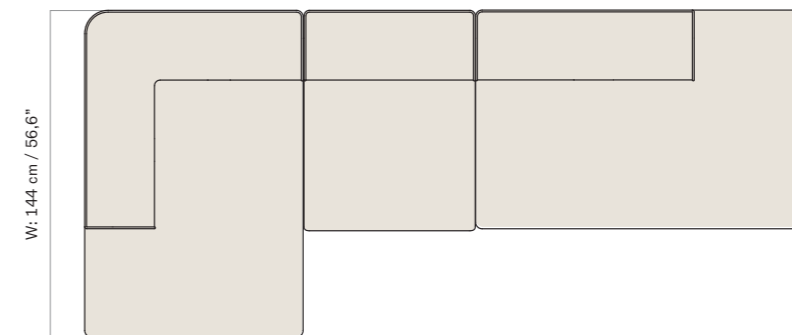

1 × OPEN END 144, 96, LEFT
1 × CHAISE LONGUE 144, 96, RIGHT

EAVE MODULAR SOFA, 96
CONFIGURATIONS

Configuration 9

W: 315 cm / 123,3"

1 × OPEN END 144, 96, LEFT
1 × OPEN SECTION, 96
1 × CHAISE LONGUE 144, 96, RIGHT

Configuration 10

W: 315 cm / 123,3"

1 × CHAISE LONGUE 144, 96, LEFT
1 × OPEN SECTION, 96
1 × OPEN END 144, 96, RIGHT

Configuration 11

W: 267 cm / 104,4"

1 × CORNER, 96, LEFT
1 × OPEN SECTION, 96
1 × CHAISE LONGUE 144, 96, RIGHT