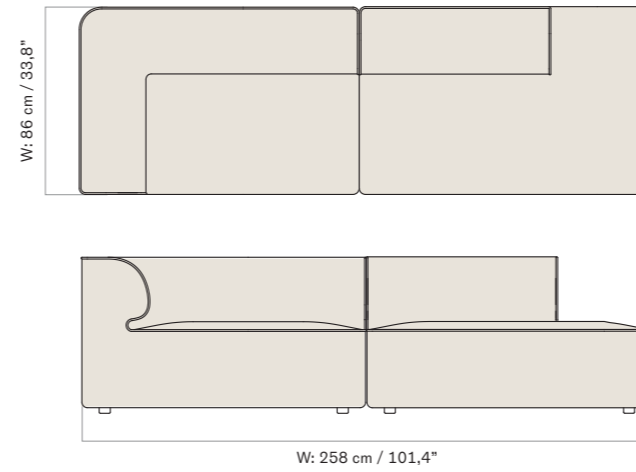

EAVE MODULAR SOFA, 86
CONFIGURATIONS

2 Seater, Configuration 1

1 × CORNER, 86, LEFT
1 × CORNER, 86, RIGHT

3 Seater, Configuration 2

1 × CORNER, 86, LEFT
1 × OPEN SECTION, 86
1 × CORNER, 86, RIGHT

Configuration 3

1 × CORNER 129, 86, LEFT
1 × OPEN END 129, 86, RIGHT

Configuration 4

1 × OPEN END 129, 86, LEFT
1 × CORNER 129, 86, RIGHT

Configuration 5

1 × CORNER 129, 86, LEFT
1 × CHAISE LONGUE 129, 86, RIGHT

Configuration 6

2 Seater, Configuration 1

W: 192 cm / 75,4"

1 × CORNER, 96, LEFT
1 × CORNER, 96, RIGHT

3 Seater, Configuration 2

W: 267 cm / 104,4"

1 × CORNER, 96, LEFT
1 × OPEN SECTION, 96
1 × CORNER, 96, RIGHT

Configuration 3