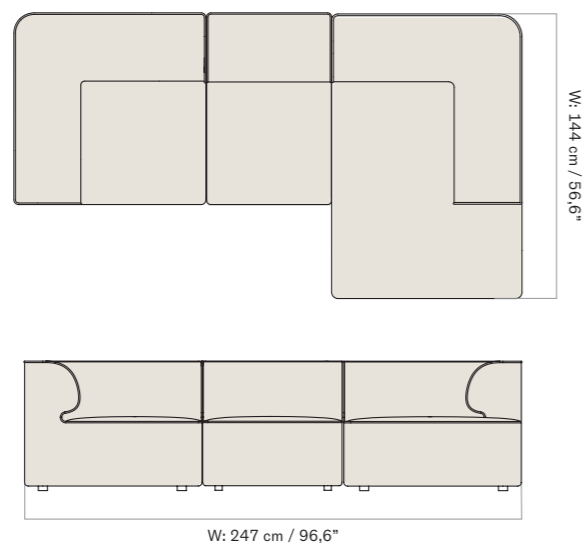

1 × CHAISE LONGUE 129, 86, LEFT
1 × CORNER 129, 86, RIGHT

Configuration 7

1 × CHAISE LONGUE 129, 86, LEFT
1 × OPEN END 129, 86, RIGHT

Configuration 8

1 × OPEN END 129, 86, LEFT
1 × CHAISE LONGUE 129, 86, RIGHT

EAVE MODULAR SOFA, 86
CONFIGURATIONS

Configuration 9

1 × OPEN END 129, 86, LEFT
1 × OPEN SECTION, 86
1 × CHAISE LONGUE 129, 86, RIGHT

Configuration 10

1 × CHAISE LONGUE 129, 86, LEFT
1 × OPEN SECTION, 86
1 × OPEN END 129, 86, RIGHT

Configuration 11

1 × CORNER, 86, LEFT
1 × OPEN SECTION, 86
1 × CHAISE LONGUE 129, 86, RIGHT

Configuration 12

1 × CHAISE LONGUE 129, 86, LEFT
1 × OPEN SECTION, 86
1 × CORNER, 86, RIGHT

EAVE MODULAR SOFA, 96
CONFIGURATIONS

2 Seater, Configuration 1

W: 192 cm / 75,4"

1 × CORNER, 96, LEFT
1 × CORNER, 96, RIGHT

3 Seater, Configuration 2

W: 267 cm / 104,4"

1 × CORNER, 96, LEFT
1 × OPEN SECTION, 96
1 × CORNER, 96, RIGHT

Configuration 3