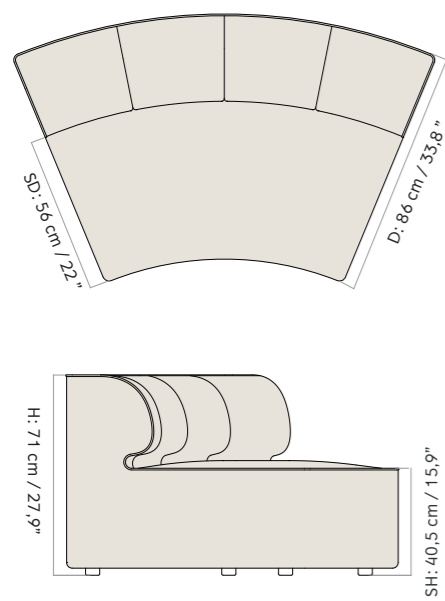

Eave Seamline Modular Sofa, 86, Convex Corner

Eave Seamline Modular Sofa 86, Concave Corner

Eave Seamline Modular Sofa, 86, Open Section

Eave Seamline Modular Sofa, 86, Open Section 172

Eave Seamline Modular Sofa 86, Concave Open Module

2 Seater, Configuration 1

W: 192 cm / 75,4"

1 × CORNER, 96, LEFT
1 × CORNER, 96, RIGHT

3 Seater, Configuration 2

W: 267 cm / 104,4"

1 × CORNER, 96, LEFT
1 × OPEN SECTION, 96
1 × CORNER, 96, RIGHT

Configuration 3

W: 288 cm / 113,2"

1 × CORNER 144, 96, LEFT
1 × OPEN END 144, 96, RIGHT

Configuration 4

W: 288 cm / 113,2"

1 × OPEN END 144, 96, LEFT
1 × CORNER 144, 96, RIGHT

Configuration 5

W: 240 cm / 94,3"

1 × CORNER 144, 96, LEFT
1 × CHAISE LONGUE 144, 96, RIGHT

Configuration 10

W: 315 cm / 123,3"

1 × CHAISE LONGUE 144, 96, LEFT
1 × OPEN SECTION, 96
1 × OPEN END 144, 96, RIGHT

Configuration 11

W: 267 cm / 104,4"

1 × CORNER, 96, LEFT
1 × OPEN SECTION, 96
1 × CHAISE LONGUE 144, 96, RIGHT