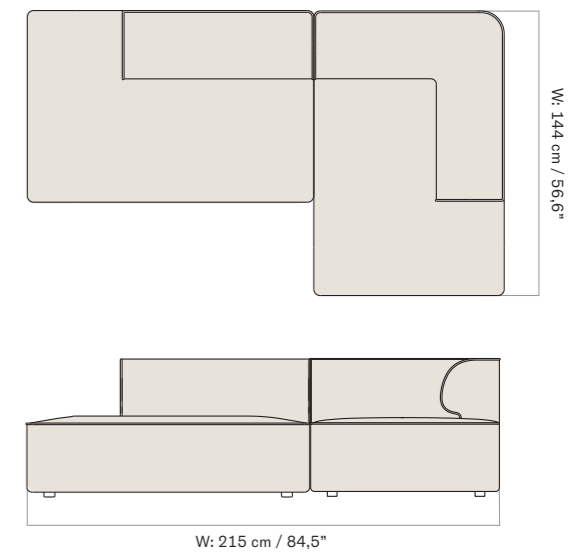

EAVE MODULAR SOFA, 86
CONFIGURATIONS

2 Seater, Configuration 1

1 × CORNER, 86, LEFT
1 × CORNER, 86, RIGHT

3 Seater, Configuration 2

1 × CORNER, 86, LEFT
1 × OPEN SECTION, 86
1 × CORNER, 86, RIGHT

Configuration 3

1 × CORNER 129, 86, LEFT
1 × OPEN END 129, 86, RIGHT

Configuration 4

1 × OPEN END 129, 86, LEFT
1 × CORNER 129, 86, RIGHT

Configuration 5

1 × CORNER 129, 86, LEFT
1 × CHAISE LONGUE 129, 86, RIGHT

Configuration 6

1 × CHAISE LONGUE 129, 86, LEFT
1 × CORNER 129, 86, RIGHT

Configuration 7

1 × CHAISE LONGUE 129, 86, LEFT
1 × OPEN END 129, 86, RIGHT

Configuration 8

1 × OPEN END 129, 86, LEFT
1 × CHAISE LONGUE 129, 86, RIGHT

2 Seater, Configuration 1

W: 192 cm / 75,4"

1 × CORNER, 96, LEFT
1 × CORNER, 96, RIGHT

3 Seater, Configuration 2

W: 267 cm / 104,4"

1 × CORNER, 96, LEFT
1 × OPEN SECTION, 96
1 × CORNER, 96, RIGHT

Configuration 3