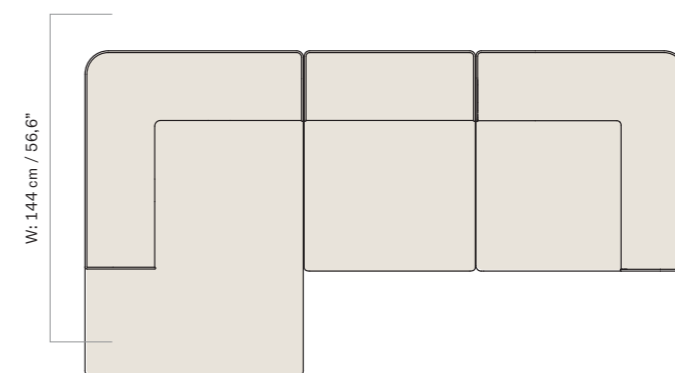

Configuration 10

W: 315 cm / 123,3"

1 × CHAISE LONGUE 144, 96, LEFT
1 × OPEN SECTION, 96
1 × OPEN END 144, 96, RIGHT

Configuration 11

W: 267 cm / 104,4"

1 × CORNER, 96, LEFT
1 × OPEN SECTION, 96
1 × CHAISE LONGUE 144, 96, RIGHT

Configuration 12

W: 267 cm / 104,4"

1 × CHAISE LONGUE 144, 96, LEFT
1 × OPEN SECTION, 96
1 × CORNER, 96, RIGHT

EAVE SEAMLINE MODULAR SOFA, 86
CONFIGURATIONS

Configuration 1

2 × CONCAVE CORNER
1 × OPEN SECTION 172