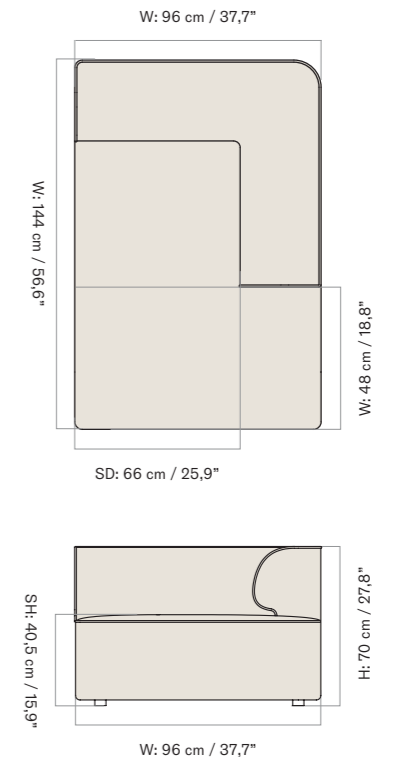

Eave Modular Sofa 96, Open End 144, Left

Eave Modular Sofa 96, Open End 144, Right

Eave Modular Sofa 96, Chaise Longue, Left

Eave Modular Sofa 96, Chaise Longue, Right

EAVE SEAMLINER MODULAR SOFA, 86
 Designed by *Norm Architects*

2 Seater, Configuration 1

W: 192 cm / 75,4"

1 × CORNER, 96, LEFT
1 × CORNER, 96, RIGHT

3 Seater, Configuration 2

W: 267 cm / 104,4"

1 × CORNER, 96, LEFT
1 × OPEN SECTION, 96
1 × CORNER, 96, RIGHT

Configuration 3

Configuration 10

W: 315 cm / 123,3"

1 × CHAISE LONGUE 144, 96, LEFT
1 × OPEN SECTION, 96
1 × OPEN END 144, 96, RIGHT

Configuration 11

W: 267 cm / 104,4"

1 × CORNER, 96, LEFT
1 × OPEN SECTION, 96
1 × CHAISE LONGUE 144, 96, RIGHT

Configuration 12

W: 267 cm / 104,4"

1 × CHAISE LONGUE 144, 96, LEFT
1 × OPEN SECTION, 96
1 × CORNER, 96, RIGHT

EAVE SEAMLINE MODULAR SOFA, 86
CONFIGURATIONS

Configuration 1

2 × CONCAVE CORNER
1 × OPEN SECTION 172