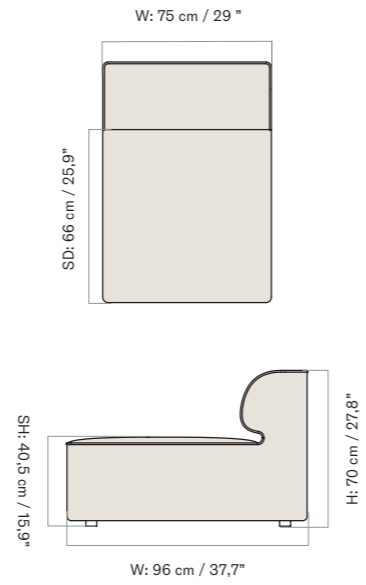

Eave Modular Sofa 96, Open Section