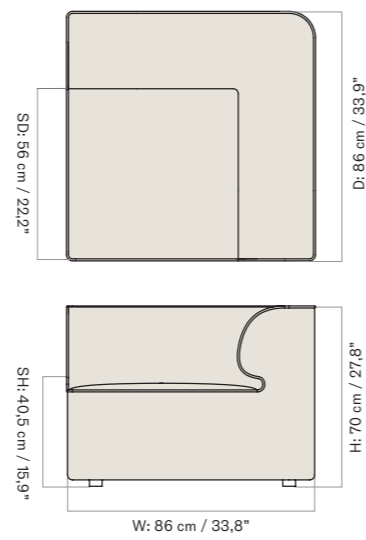

Eave Modular Sofa 75, Pouf

Eave Modular Sofa 86, Pouf

Eave Modular Sofa 86, Open Section

Eave Modular Sofa 86, Corner, Left

Eave Modular Sofa 86, Corner, Right

Eave Modular Sofa 86, Corner 129, Left

Eave Modular Sofa 86, Corner 129, Right

2 Seater, Configuration 1

W: 192 cm / 75,4"

1 × CORNER, 96, LEFT
1 × CORNER, 96, RIGHT

3 Seater, Configuration 2

W: 267 cm / 104,4"

1 × CORNER, 96, LEFT
1 × OPEN SECTION, 96
1 × CORNER, 96, RIGHT

Configuration 3

W: 288 cm / 113,2"

1 × CORNER 144, 96, LEFT
1 × OPEN END 144, 96, RIGHT

Configuration 4

W: 288 cm / 113,2"

1 × OPEN END 144, 96, LEFT
1 × CORNER 144, 96, RIGHT

Configuration 5

W: 240 cm / 94,3"

1 × CORNER 144, 96, LEFT
1 × CHAISE LONGUE 144, 96, RIGHT

Configuration 10

W: 315 cm / 123,3"

1 × CHAISE LONGUE 144, 96, LEFT
1 × OPEN SECTION, 96
1 × OPEN END 144, 96, RIGHT

Configuration 11

W: 267 cm / 104,4"

1 × CORNER, 96, LEFT
1 × OPEN SECTION, 96
1 × CHAISE LONGUE 144, 96, RIGHT