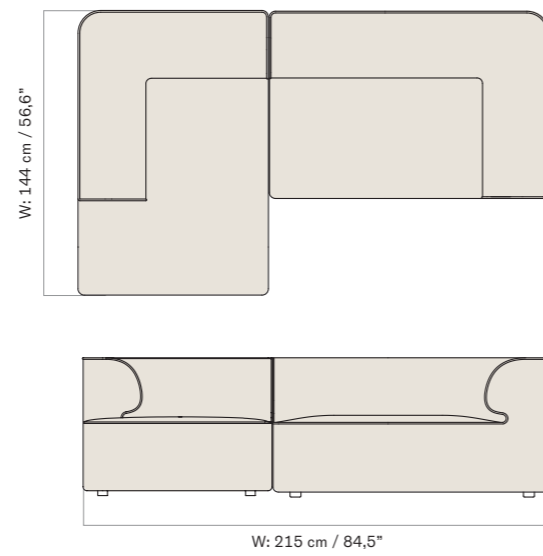

EAVE MODULAR SOFA, 86
CONFIGURATIONS

2 Seater, Configuration 1

1 × CORNER, 86, LEFT
1 × CORNER, 86, RIGHT

3 Seater, Configuration 2

1 × CORNER, 86, LEFT
1 × OPEN SECTION, 86
1 × CORNER, 86, RIGHT

Configuration 3

1 × CORNER 129, 86, LEFT
1 × OPEN END 129, 86, RIGHT

Configuration 4

1 × OPEN END 129, 86, LEFT
1 × CORNER 129, 86, RIGHT

Configuration 5

1 × CORNER 129, 86, LEFT
1 × CHAISE LONGUE 129, 86, RIGHT

Configuration 6

1 × CHAISE LONGUE 129, 86, LEFT
1 × CORNER 129, 86, RIGHT

Configuration 7

1 × CHAISE LONGUE 129, 86, LEFT
1 × OPEN END 129, 86, RIGHT

Configuration 8

1 × OPEN END 129, 86, LEFT
1 × CHAISE LONGUE 129, 86, RIGHT

2 Seater, Configuration 1

W: 192 cm / 75,4"

1 × CORNER, 96, LEFT
1 × CORNER, 96, RIGHT

3 Seater, Configuration 2

W: 267 cm / 104,4"

1 × CORNER, 96, LEFT
1 × OPEN SECTION, 96
1 × CORNER, 96, RIGHT

Configuration 3