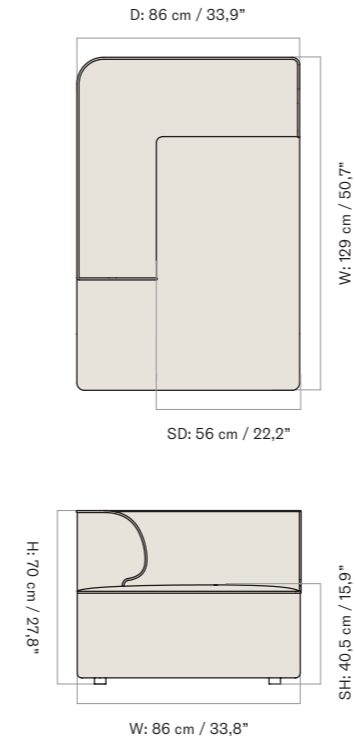

EAVE MODULAR SOFA, 86
Designed by *Norm Architects*

Eave Modular Sofa 86, Corner 172, Left

Eave Modular Sofa 86, Corner 172, Right

Eave Modular Sofa 86, Chaise Longue, Left

Eave Modular Sofa 86, Chaise Longue, Right

2 Seater, Configuration 1

W: 192 cm / 75,4"

1 × CORNER, 96, LEFT
1 × CORNER, 96, RIGHT

3 Seater, Configuration 2

W: 267 cm / 104,4"

1 × CORNER, 96, LEFT
1 × OPEN SECTION, 96
1 × CORNER, 96, RIGHT

Configuration 3

W: 288 cm / 113,2"

1 × CORNER 144, 96, LEFT
1 × OPEN END 144, 96, RIGHT

Configuration 4

W: 288 cm / 113,2"

1 × OPEN END 144, 96, LEFT
1 × CORNER 144, 96, RIGHT

Configuration 5

W: 240 cm / 94,3"

1 × CORNER 144, 96, LEFT
1 × CHAISE LONGUE 144, 96, RIGHT

Configuration 10

W: 315 cm / 123,3"

1 × CHAISE LONGUE 144, 96, LEFT
1 × OPEN SECTION, 96
1 × OPEN END 144, 96, RIGHT

Configuration 11

W: 267 cm / 104,4"

1 × CORNER, 96, LEFT
1 × OPEN SECTION, 96
1 × CHAISE LONGUE 144, 96, RIGHT