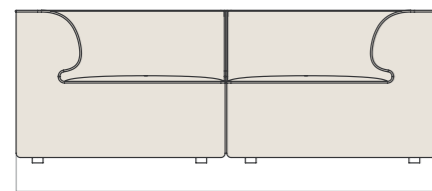

EAVE MODULAR SOFA, 86
CONFIGURATIONS

Configuration 9

1 × OPEN END 129, 86, LEFT
1 × OPEN SECTION, 86
1 × CHAISE LONGUE 129, 86, RIGHT

Configuration 10

1 × CHAISE LONGUE 129, 86, LEFT
1 × OPEN SECTION, 86
1 × OPEN END 129, 86, RIGHT

Configuration 11

1 × CORNER, 86, LEFT
1 × OPEN SECTION, 86
1 × CHAISE LONGUE 129, 86, RIGHT

Configuration 12

1 × CHAISE LONGUE 129, 86, LEFT
1 × OPEN SECTION, 86
1 × CORNER, 86, RIGHT

EAVE MODULAR SOFA, 96
CONFIGURATIONS

2 Seater, Configuration 1

W: 192 cm / 75,4"

1 × CORNER, 96, LEFT
1 × CORNER, 96, RIGHT

3 Seater, Configuration 2

W: 267 cm / 104,4"

1 × CORNER, 96, LEFT
1 × OPEN SECTION, 96
1 × CORNER, 96, RIGHT

Configuration 3