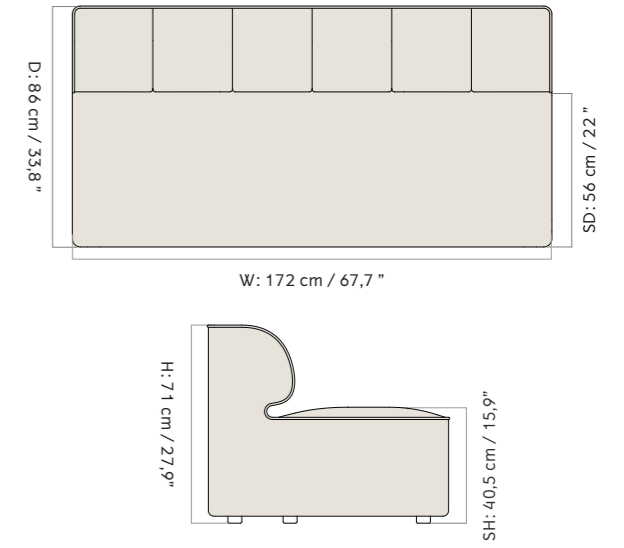

Eave Seamline Modular Sofa, 86, Convex Corner

Eave Seamline Modular Sofa 86, Concave Corner

Eave Seamline Modular Sofa, 86, Open Section

Eave Seamline Modular Sofa, 86, Open Section 172

Eave Seamline Modular Sofa 86, Concave Open Module

Eave Seamline Modular Sofa 86, Convex Open Module

Eave Seamline Modular Sofa 86, Chaise Longue 142

FIXED SOFA DESIGNS

In addition to individual modules, Eave offers an abundance of fixed combinations — from space-saving two-seaters to spacious four-seater arrangements. Our selection of pre-configured designs makes it even easier to choose the sofa to suit your setting and optimise the use of space.

2 Seater, Configuration 1

W: 192 cm / 75,4"

1 × CORNER, 96, LEFT
1 × CORNER, 96, RIGHT

3 Seater, Configuration 2

W: 267 cm / 104,4"

1 × CORNER, 96, LEFT
1 × OPEN SECTION, 96
1 × CORNER, 96, RIGHT

Configuration 3

Configuration 12

W: 267 cm / 104,4"

1 × CHAISE LONGUE 144, 96, LEFT
1 × OPEN SECTION, 96
1 × CORNER, 96, RIGHT

EAVE SEAMLINE MODULAR SOFA, 86
CONFIGURATIONS

Configuration 1

2 × CONCAVE CORNER
1 × OPEN SECTION 172