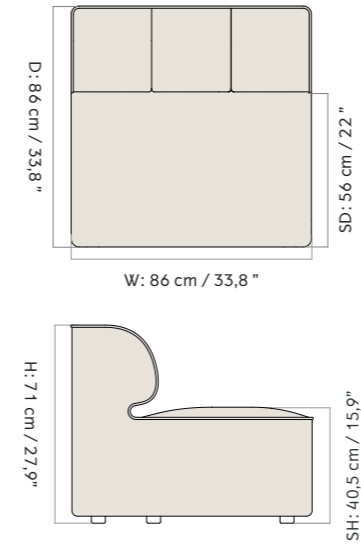

Eave Seamline Modular Sofa, 86, Open Section