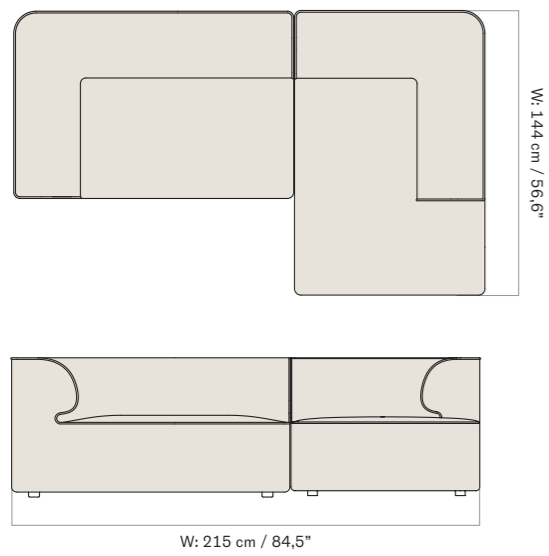

EAVE MODULAR SOFA, 86
CONFIGURATIONS

2 Seater, Configuration 1

1 × CORNER, 86, LEFT
1 × CORNER, 86, RIGHT

3 Seater, Configuration 2

1 × CORNER, 86, LEFT
1 × OPEN SECTION, 86
1 × CORNER, 86, RIGHT

Configuration 3

1 × CORNER 129, 86, LEFT
1 × OPEN END 129, 86, RIGHT

Configuration 4

1 × OPEN END 129, 86, LEFT
1 × CORNER 129, 86, RIGHT

Configuration 5

1 × CORNER 129, 86, LEFT
1 × CHAISE LONGUE 129, 86, RIGHT

Configuration 6

2 Seater, Configuration 1

W: 192 cm / 75,4"

1 × CORNER, 96, LEFT
1 × CORNER, 96, RIGHT

3 Seater, Configuration 2

W: 267 cm / 104,4"

1 × CORNER, 96, LEFT
1 × OPEN SECTION, 96
1 × CORNER, 96, RIGHT

Configuration 3

W: 288 cm / 113,2"

1 × CORNER 144, 96, LEFT
1 × OPEN END 144, 96, RIGHT

Configuration 4

W: 288 cm / 113,2"

1 × OPEN END 144, 96, LEFT
1 × CORNER 144, 96, RIGHT

Configuration 5

W: 240 cm / 94,3"

1 × CORNER 144, 96, LEFT
1 × CHAISE LONGUE 144, 96, RIGHT