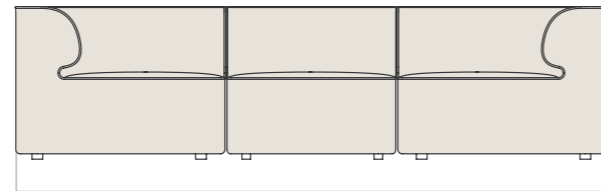

Configuration 11

1 × CORNER, 86, LEFT
1 × OPEN SECTION, 86
1 × CHAISE LONGUE 129, 86, RIGHT

Configuration 12

1 × CHAISE LONGUE 129, 86, LEFT
1 × OPEN SECTION, 86
1 × CORNER, 86, RIGHT

EAVE MODULAR SOFA, 96
CONFIGURATIONS

2 Seater, Configuration 1

W: 192 cm / 75,4"

1 × CORNER, 96, LEFT
1 × CORNER, 96, RIGHT

3 Seater, Configuration 2

W: 267 cm / 104,4"

1 × CORNER, 96, LEFT
1 × OPEN SECTION, 96
1 × CORNER, 96, RIGHT

Configuration 3