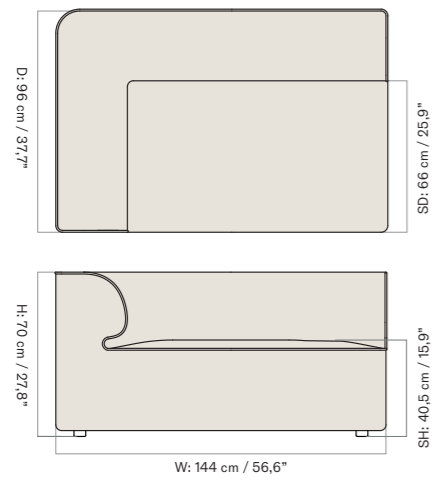

Eave Modular Sofa 96, Corner 144, Left