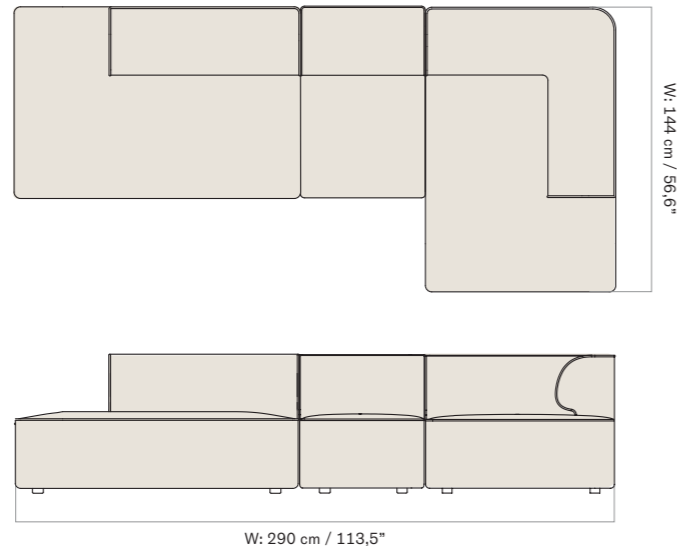

1 × CHAISE LONGUE 129, 86, LEFT
1 × CORNER 129, 86, RIGHT

Configuration 7

1 × CHAISE LONGUE 129, 86, LEFT
1 × OPEN END 129, 86, RIGHT

Configuration 8

1 × OPEN END 129, 86, LEFT
1 × CHAISE LONGUE 129, 86, RIGHT

EAVE MODULAR SOFA, 86
CONFIGURATIONS

Configuration 9

1 × OPEN END 129, 86, LEFT
1 × OPEN SECTION, 86
1 × CHAISE LONGUE 129, 86, RIGHT

Configuration 10

1 × CHAISE LONGUE 129, 86, LEFT
1 × OPEN SECTION, 86
1 × OPEN END 129, 86, RIGHT

2 Seater, Configuration 1

W: 192 cm / 75,4"

1 × CORNER, 96, LEFT
1 × CORNER, 96, RIGHT

3 Seater, Configuration 2

W: 267 cm / 104,4"

1 × CORNER, 96, LEFT
1 × OPEN SECTION, 96
1 × CORNER, 96, RIGHT

Configuration 3