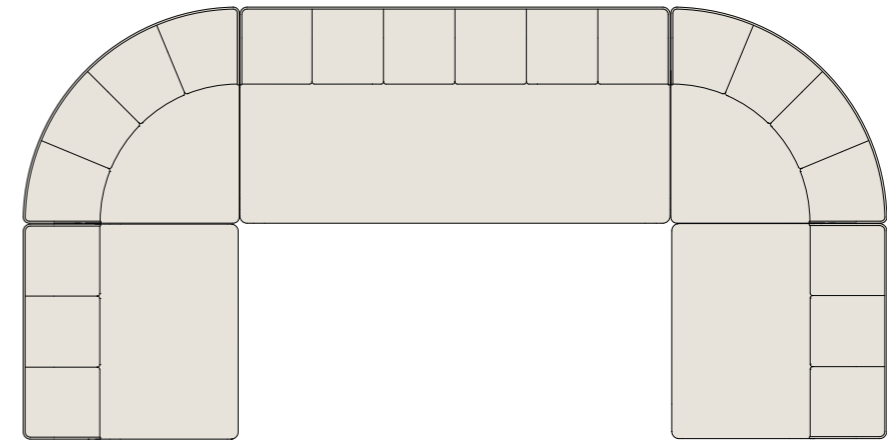

Configuration 10

W: 315 cm / 123,3"

1 × CHAISE LONGUE 144, 96, LEFT
1 × OPEN SECTION, 96
1 × OPEN END 144, 96, RIGHT

Configuration 11

W: 267 cm / 104,4"

1 × CORNER, 96, LEFT
1 × OPEN SECTION, 96
1 × CHAISE LONGUE 144, 96, RIGHT

Configuration 12

W: 267 cm / 104,4"

1 × CHAISE LONGUE 144, 96, LEFT
1 × OPEN SECTION, 96
1 × CORNER, 96, RIGHT

EAVE SEAMLINE MODULAR SOFA, 86
CONFIGURATIONS

Configuration 1

2 × CONCAVE CORNER
1 × OPEN SECTION 172

Configuration 2

2 × CONCAVE CORNER
1 × OPEN SECTION 172
2 × OPEN SECTION