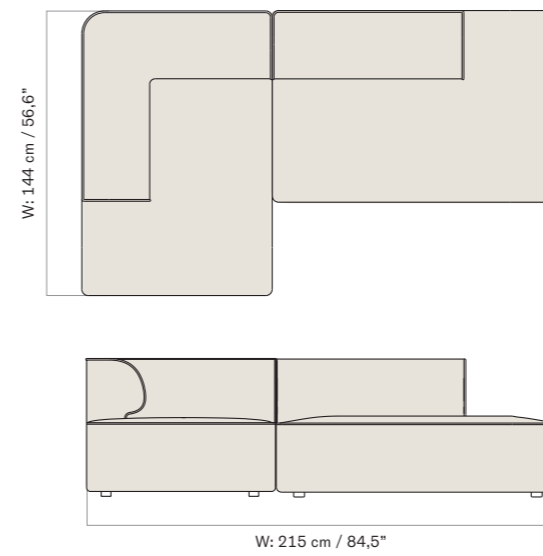

EAVE MODULAR SOFA, 86
CONFIGURATIONS

2 Seater, Configuration 1

1 × CORNER, 86, LEFT
1 × CORNER, 86, RIGHT

3 Seater, Configuration 2

1 × CORNER, 86, LEFT
1 × OPEN SECTION, 86
1 × CORNER, 86, RIGHT

Configuration 3

1 × CORNER 129, 86, LEFT
1 × OPEN END 129, 86, RIGHT

Configuration 4

1 × OPEN END 129, 86, LEFT
1 × CORNER 129, 86, RIGHT

Configuration 5

1 × CORNER 129, 86, LEFT
1 × CHAISE LONGUE 129, 86, RIGHT

Configuration 6

1 × CHAISE LONGUE 129, 86, LEFT
1 × CORNER 129, 86, RIGHT

Configuration 7

1 × CHAISE LONGUE 129, 86, LEFT
1 × OPEN END 129, 86, RIGHT

Configuration 8

1 × OPEN END 129, 86, LEFT
1 × CHAISE LONGUE 129, 86, RIGHT

2 Seater, Configuration 1

W: 192 cm / 75,4"

1 × CORNER, 96, LEFT
1 × CORNER, 96, RIGHT

3 Seater, Configuration 2

W: 267 cm / 104,4"

1 × CORNER, 96, LEFT
1 × OPEN SECTION, 96
1 × CORNER, 96, RIGHT

Configuration 3