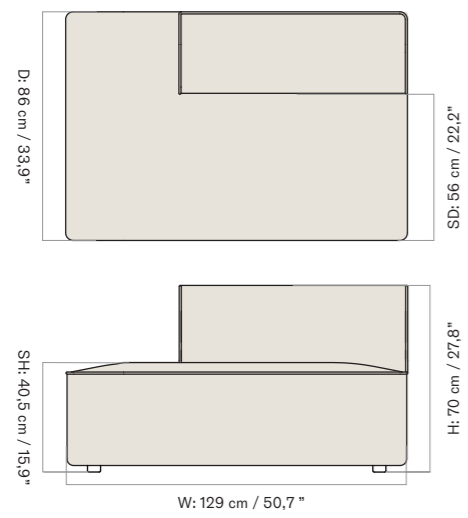

Eave Modular Sofa 86, Open End, Left