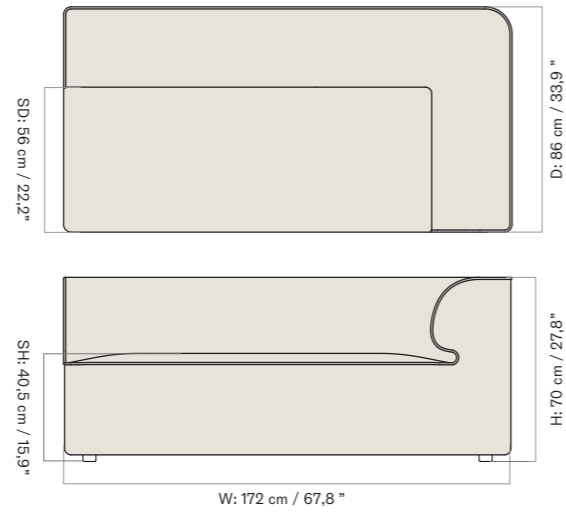

Eave Modular Sofa 86, Corner 172, Right