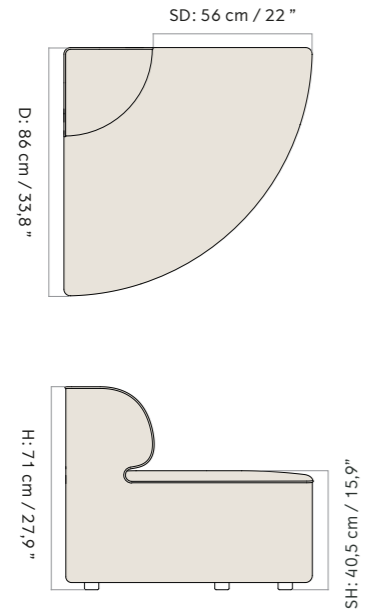

EAVE SEAMLINER MODULAR SOFA, 86
Designed by *Norm Architects*

Eave Seamline Modular Sofa, 86, Convex Corner