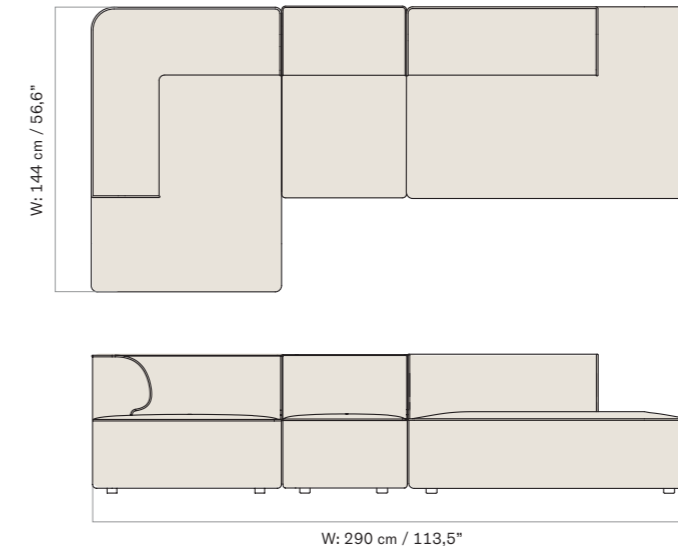

1 × CHAISE LONGUE 129, 86, LEFT
1 × CORNER 129, 86, RIGHT

Configuration 7

1 × CHAISE LONGUE 129, 86, LEFT
1 × OPEN END 129, 86, RIGHT

Configuration 8

1 × OPEN END 129, 86, LEFT
1 × CHAISE LONGUE 129, 86, RIGHT

EAVE MODULAR SOFA, 86
CONFIGURATIONS

Configuration 9

1 × OPEN END 129, 86, LEFT
1 × OPEN SECTION, 86
1 × CHAISE LONGUE 129, 86, RIGHT

Configuration 10

1 × CHAISE LONGUE 129, 86, LEFT
1 × OPEN SECTION, 86
1 × OPEN END 129, 86, RIGHT

2 Seater, Configuration 1

W: 192 cm / 75,4"

1 × CORNER, 96, LEFT
1 × CORNER, 96, RIGHT

3 Seater, Configuration 2

W: 267 cm / 104,4"

1 × CORNER, 96, LEFT
1 × OPEN SECTION, 96
1 × CORNER, 96, RIGHT

Configuration 3