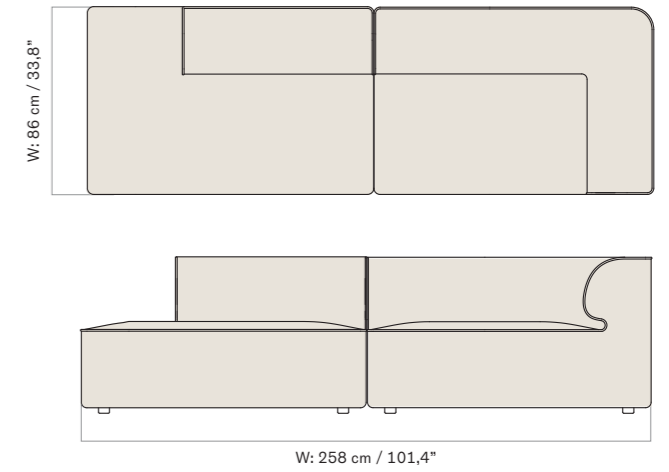

EAVE MODULAR SOFA, 86
CONFIGURATIONS

2 Seater, Configuration 1

1 × CORNER, 86, LEFT
1 × CORNER, 86, RIGHT

3 Seater, Configuration 2

1 × CORNER, 86, LEFT
1 × OPEN SECTION, 86
1 × CORNER, 86, RIGHT

Configuration 3

1 × CORNER 129, 86, LEFT
1 × OPEN END 129, 86, RIGHT

Configuration 4

1 × OPEN END 129, 86, LEFT
1 × CORNER 129, 86, RIGHT

Configuration 5

1 × CORNER 129, 86, LEFT
1 × CHAISE LONGUE 129, 86, RIGHT

Configuration 6

2 Seater, Configuration 1

W: 192 cm / 75,4"

1 × CORNER, 96, LEFT
1 × CORNER, 96, RIGHT

3 Seater, Configuration 2

W: 267 cm / 104,4"

1 × CORNER, 96, LEFT
1 × OPEN SECTION, 96
1 × CORNER, 96, RIGHT

Configuration 3