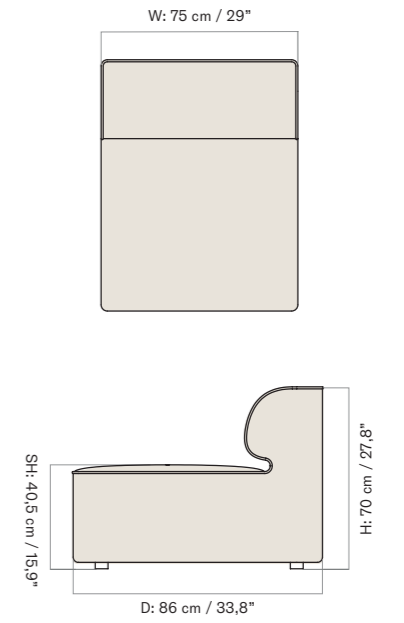

Eave Modular Sofa 86, Open Section