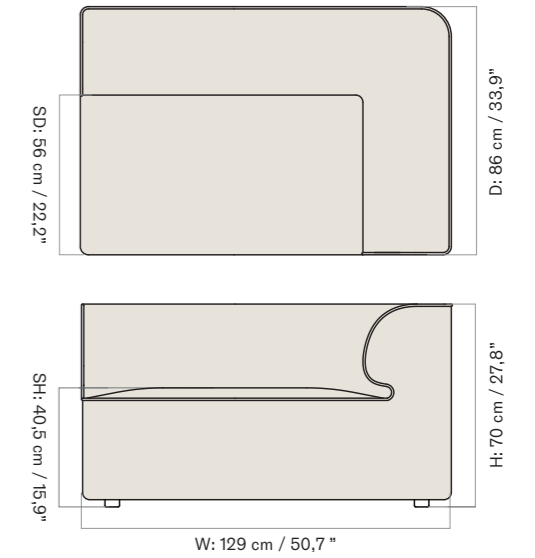

Eave Modular Sofa 75, Pouf

Eave Modular Sofa 86, Pouf

Eave Modular Sofa 86, Open Section

Eave Modular Sofa 86, Corner, Left

Eave Modular Sofa 86, Corner, Right

Eave Modular Sofa 86, Corner 129, Left

Eave Modular Sofa 86, Corner 129, Right

2 Seater, Configuration 1

W: 192 cm / 75,4"

1 × CORNER, 96, LEFT
1 × CORNER, 96, RIGHT

3 Seater, Configuration 2

W: 267 cm / 104,4"

1 × CORNER, 96, LEFT
1 × OPEN SECTION, 96
1 × CORNER, 96, RIGHT

Configuration 3

W: 288 cm / 113,2"

1 × CORNER 144, 96, LEFT
1 × OPEN END 144, 96, RIGHT

Configuration 4

W: 288 cm / 113,2"

1 × OPEN END 144, 96, LEFT
1 × CORNER 144, 96, RIGHT

Configuration 5

W: 240 cm / 94,3"

1 × CORNER 144, 96, LEFT
1 × CHAISE LONGUE 144, 96, RIGHT

Configuration 10

W: 315 cm / 123,3"

1 × CHAISE LONGUE 144, 96, LEFT
1 × OPEN SECTION, 96
1 × OPEN END 144, 96, RIGHT

Configuration 11

W: 267 cm / 104,4"

1 × CORNER, 96, LEFT
1 × OPEN SECTION, 96
1 × CHAISE LONGUE 144, 96, RIGHT