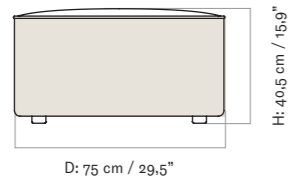

EAVE MODULAR SOFA, 86
Designed by *Norm Architects*

Eave Modular Sofa 75, Pouf